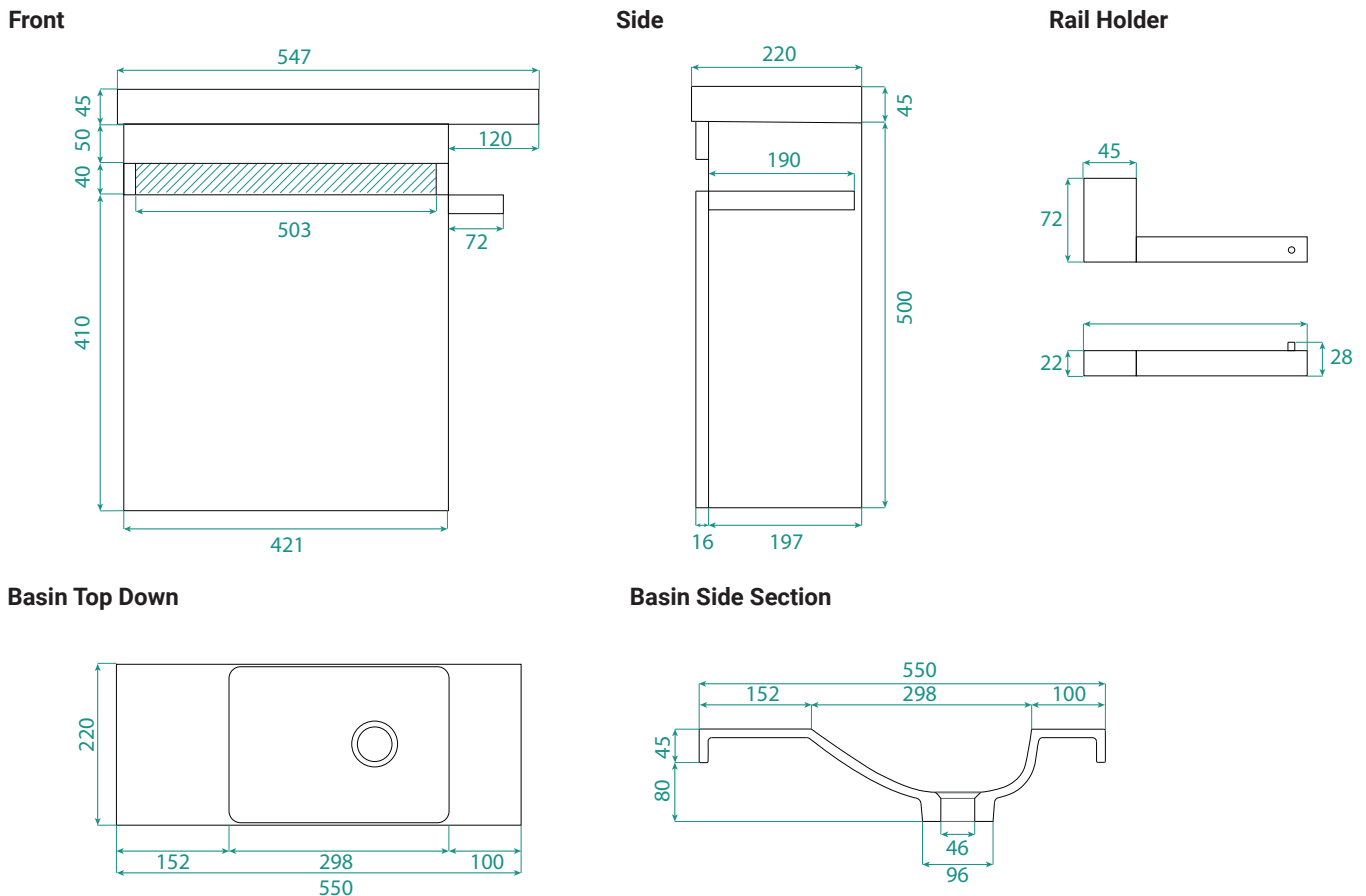

DESCRIPTION

Geo Plus - 1 Door, Wall Hung Vanity with Kordura Basin & Rail Holder

PRODUCT CODE

GEOTR550WHT / GEOTR550WHCC

Dimensions	W 547 x H 545 x D 220 (mm)
Finishes	Custom Paint (Matte or Gloss) or Timber Veneer.
Basin	Kordura with matte finish (no overflow) (left or right orientation).
Handleless	Matching rail (custom paint or timber veneer) or contrasting aluminium rail in silver or black.
Rail Holder	Mixed use rail, perfect for a toilet roll or hand towel. Composition: chrome plated brass & zinc.
Origin	New Zealand made cabinetry.
Features	<ul style="list-style-type: none"> • 1 Door with soft-close & rail holder, wall-hung. • Kordura top with intergrated basin (no overflow) • Our paints are polyurethane or UV-based, both harder and more durable than lacquer finishes. • Timber Veneer - Is a natural product with natural variation in colour & grain. Sealed with a UV protective finish.

TECHNICAL DRAWINGS

NOTES

Accessories not included. Drawing indicates the technical measurement only and is not a reflection of how the product will look. Sizes are nominal only. All drawings in millimeters. Drawings not to scale. August 2024.