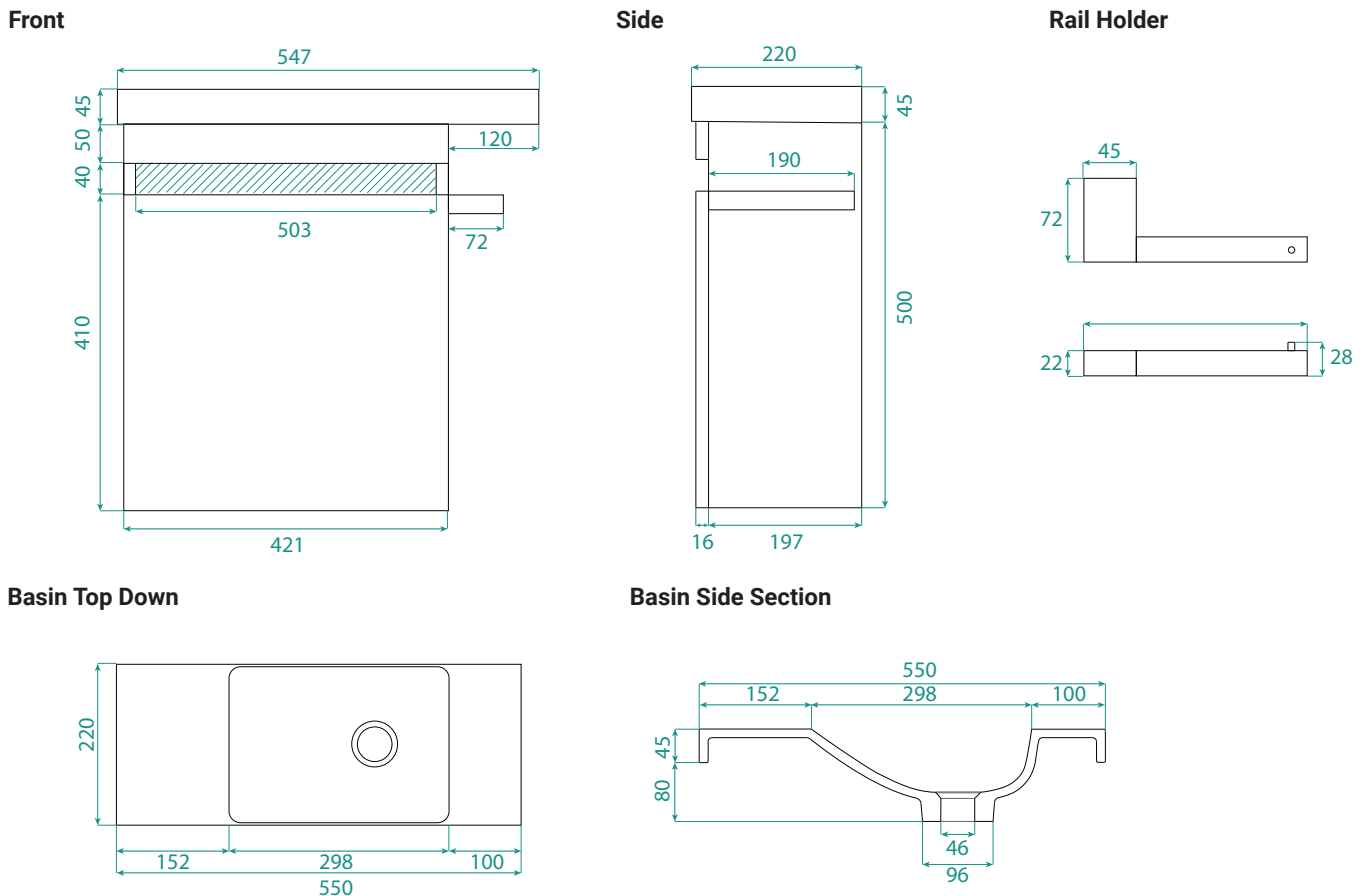

DESCRIPTION

Geo Plus - 1 Door, Wall Hung Vanity with Kordura Basin & Rail Holder

PRODUCT CODE

GEOTR550WH / GEOTR550WHM

Dimensions	W 547 x H 545 x D 220 (mm)
Finishes	White Gloss Paint or Melamine.
Basin	Kordura with matte finish (no overflow) (left or right orientation).
Handleless	Available with matching rail (white gloss or melamine) or contrasting aluminium rail in silver or black.
Rail Holder	Mixed use rail, perfect for a toilet roll or hand towel. Composition: chrome plated brass & zinc.
Origin	New Zealand made cabinetry.
Features	<ul style="list-style-type: none"> • 1 Door with soft-close & rail holder, wall-hung. • Kordura top with intergrated basin (no overflow) • Our paints are polyurethane or UV-based, both harder and more durable than lacquer finishes. • Timber Effect Melamine - Our wood grain melamine is a low-pressure laminate

TECHNICAL DRAWINGS

NOTES

Accessories not included. Drawing indicates the technical measurement only and is not a reflection of how the product will look. Sizes are nominal only. All drawings in millimeters. Drawings not to scale. August 2024.