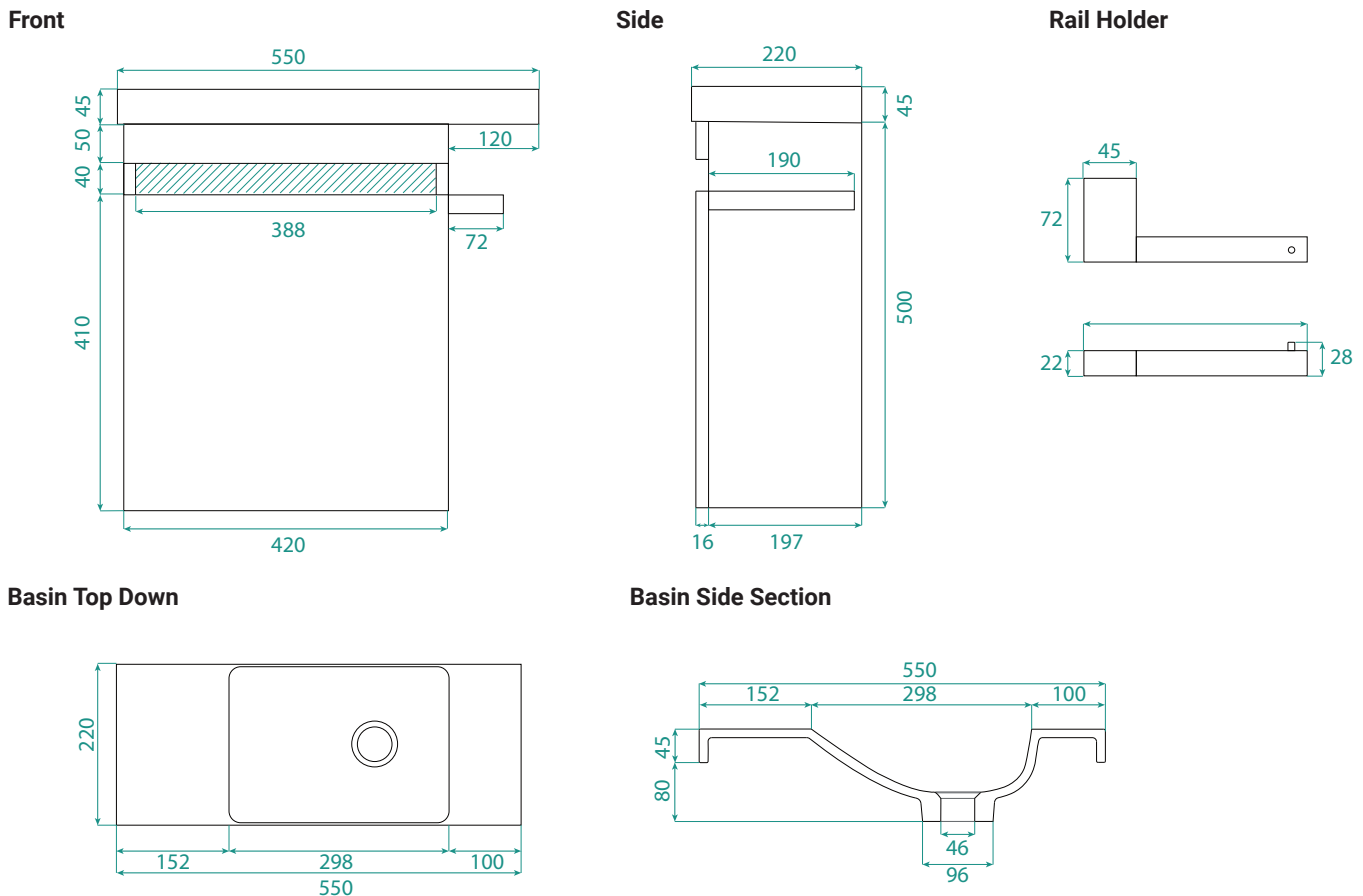

## DESCRIPTION

Geo Plus - 1 Door, Wall Hung Vanity with Kordura Basin & Rail Holder

## PRODUCT CODE

GEOTR550WH / GEOTR550WHM

Dimensions	W 547 x H 545 x D 220 (mm)
Finishes	White Gloss Paint or Melamine.
Basin	Kordura with matte finish (no overflow) (left or right orientation).
Handleless	Available with matching rail (white gloss or melamine) or contrasting aluminium rail in silver or black.
Rail Holder	Mixed use rail, perfect for a toilet roll or hand towel. Composition: chrome plated brass & zinc.
Origin	New Zealand made cabinetry.
Features	<ul style="list-style-type: none"> <li>• 1 Door with soft-close &amp; rail holder, wall-hung.</li> <li>• Kordura top with intergrated basin (no overflow)</li> <li>• Our paints are polyurethane or UV-based, both harder and more durable than lacquer finishes.</li> <li>• Timber Effect Melamine - Our wood grain melamine is a low-pressure laminate</li> </ul>

## TECHNICAL DRAWINGS

## NOTES

Accessories not included. Drawing indicates the technical measurement only and is not a reflection of how the product will look. Sizes are nominal only. All drawings in millimeters. Drawings not to scale. August 2024.