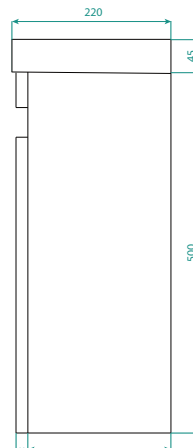

DESCRIPTION

Geo - 1 Door, Wall Hung Vanity with Kordura Basin

PRODUCT CODE

GEO550WH / GEO550WHM

Dimensions	W 547 x H 545 x D 220 (mm)
Finishes	White Gloss Paint or Melamine.
Basin	Kordura with matte finish (no overflow) (left or right orientation).
Handleless	Available with matching rail (white gloss or melamine) or contrasting aluminium rail in silver or black.
Origin	New Zealand made cabinetry.
Features	<ul style="list-style-type: none"> • 1 Door with soft-close wall-hung. • Kordura top with intergrated basin (no overflow) • White Paint – The paint used on our products is polyurethane or UV-based. It is harder and more durable than lacquer finishes. • Timber Effect Melamine - Our wood grain melamine is a low-pressure laminate

TECHNICAL DRAWINGS

Front

Side

Top Down

Top

NOTES

*Additional Cost. Accessories not included. Drawing indicates the technical measurement only and is not a reflection of how the product will look. Sizes are nominal only. All drawings in millimeters. Drawings not to scale. August 2024.