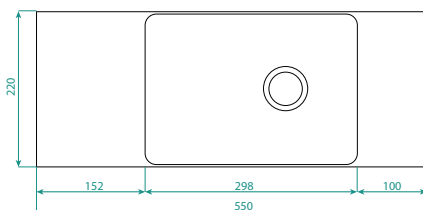

DESCRIPTION

Geo - 1 Door, Wall Hung Vanity with Kordura Basin

PRODUCT CODE

GEO550WH / GEO550WHM

Dimensions	W 547 x H 545 x D 220 (mm)
Finishes	White Gloss Paint or Melamine.
Basin	Kordura with matte finish (no overflow) (left or right orientation).
Handleless	Available with matching rail (white gloss or melamine) or contrasting aluminium rail in silver or black.
Origin	New Zealand made cabinetry.
Features	<ul style="list-style-type: none"> • 1 Door with soft-close wall-hung. • Kordura top with intergrated basin (no overflow) • White Paint – The paint used on our products is polyurethane or UV-based. It is harder and more durable than lacquer finishes. • Timber Effect Melamine - Our wood grain melamine is a low-pressure laminate

TECHNICAL DRAWINGS

Front

Side

Top Down

Top

NOTES

*Additional Cost. Accessories not included. Drawing indicates the technical measurement only and is not a reflection of how the product will look. Sizes are nominal only. All drawings in millimeters. Drawings not to scale. August 2024.