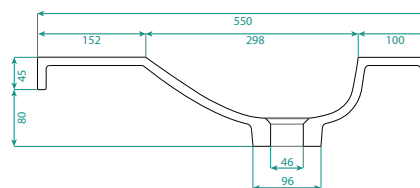

DESCRIPTION

Geo - 1 Door, Wall Hung Vanity with Kordura Basin

PRODUCT CODE

GEO550WH / GEO550WHM

Dimensions	W 547 x H 545 x D 220 (mm)
Finishes	White Gloss Paint or Melamine.
Basin	Kordura with matte finish (no overflow) (left or right orientation).
Handleless	Available with matching rail (white gloss or melamine) or contrasting aluminium rail in silver or black.
Origin	New Zealand made cabinetry.
Features	<ul style="list-style-type: none"> • 1 Door with soft-close wall-hung. • Kordura top with intergrated basin (no overflow) • White Paint – The paint used on our products is polyurethane or UV-based. It is harder and more durable than lacquer finishes. • Timber Effect Melamine - Our wood grain melamine is a low-pressure laminate

TECHNICAL DRAWINGS

Front

Side

Top Down

Top

NOTES

*Additional Cost. Accessories not included. Drawing indicates the technical measurement only and is not a reflection of how the product will look. Sizes are nominal only. All drawings in millimeters. Drawings not to scale. August 2024.