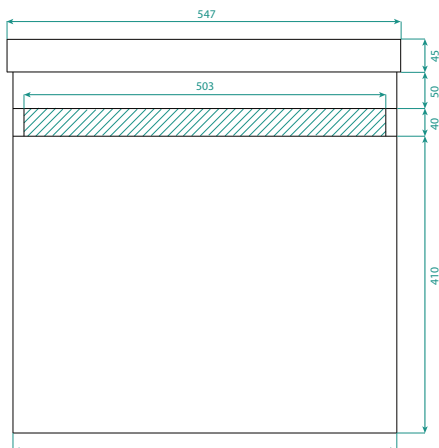

DESCRIPTION

Geo - 1 Door, Wall Hung Vanity with Kordura Basin

PRODUCT CODE

GEO550WH / GEO550WHM

Dimensions	W 547 x H 545 x D 220 (mm)
Finishes	White Gloss Paint or Melamine.
Basin	Kordura with matte finish (no overflow) (left or right orientation).
Handleless	Available with matching rail (white gloss or melamine) or contrasting aluminium rail in silver or black.
Origin	New Zealand made cabinetry.
Features	<ul style="list-style-type: none"> • 1 Door with soft-close wall-hung. • Kordura top with intergrated basin (no overflow) • White Paint – The paint used on our products is polyurethane or UV-based. It is harder and more durable than lacquer finishes. • Timber Effect Melamine - Our wood grain melamine is a low-pressure laminate

TECHNICAL DRAWINGS

Front

Side

Top Down

Top

NOTES

*Additional Cost. Accessories not included. Drawing indicates the technical measurement only and is not a reflection of how the product will look. Sizes are nominal only. All drawings in millimeters. Drawings not to scale. August 2024.