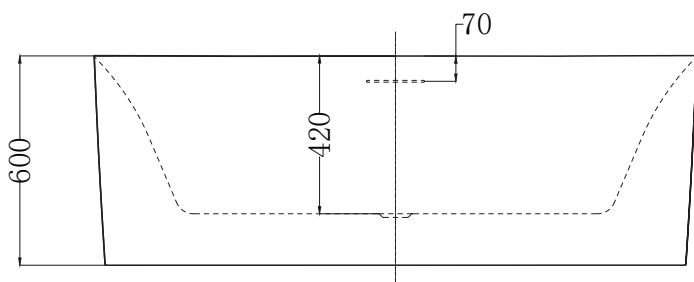

## PRODUCT CODE

HY692GO

<b>Dimensions</b>	W 1670 x H 600 x D 790 (mm)
<b>Material</b>	Acrylic (Gloss White Finish)
<b>Weight</b>	40kg
<b>Water Capacity</b>	230L*
<b>Displaced Capacity</b>	160L**
<b>Included</b>	Overflow and waste
<b>Features</b>	<ul style="list-style-type: none"> <li>• An acrylic composition with excellent thermal properties, Grace is able to retain heat and is warm to touch.</li> <li>• Freestanding, double-ended bath with sleek design.</li> </ul>

## TECHNICAL DRAWINGS

### Side Section