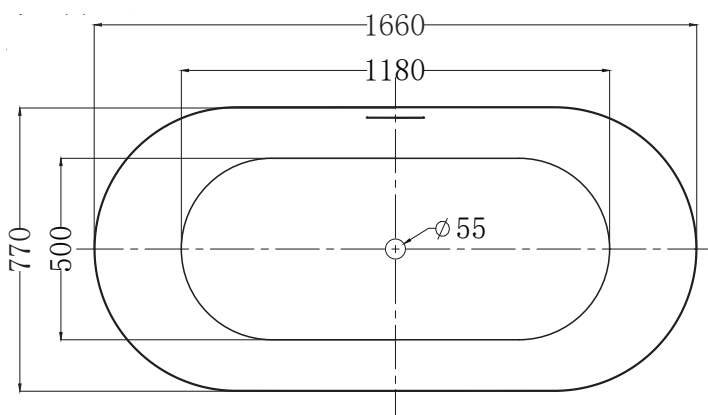

## PRODUCT CODE

HY692GO

<b>Dimensions</b>	W 1670 x H 600 x D 790 (mm)
<b>Material</b>	Acrylic (Gloss White Finish)
<b>Weight</b>	40kg
<b>Water Capacity</b>	230L*
<b>Displaced Capacity</b>	160L**
<b>Included</b>	Overflow and waste
<b>Features</b>	<ul style="list-style-type: none"> <li>• An acrylic composition with excellent thermal properties, Grace is able to retain heat and is warm to touch.</li> <li>• Freestanding, double-ended bath with sleek design.</li> </ul>

## TECHNICAL DRAWINGS

### Side Section

## NOTES

\*Volume of water contained in the bath if filled to the overflow. \*\*Volume of water contained in the bath if filled to the overflow, less 70 litres to allow for an average-sized person in the bath. Drawing indicates the technical measurement only and is not a reflection of how the product will look. Sizes are nominal only. All drawings in millimeters. Drawings not to scale. July 2024.