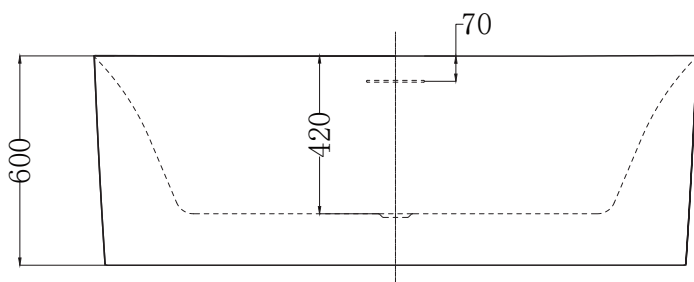

DESCRIPTION

Grace Freestanding Bath in Acrylic Matte White

PRODUCT CODE

HY692MO

Dimensions	W 1670 x H 600 x D 790 (mm)
Material	Acrylic (Matte White Finish)
Weight	40kg
Water Capacity	230L*
Displaced Capacity	160L**
Included	Overflow and waste
Features	<ul style="list-style-type: none"> • An acrylic composition with excellent thermal properties, Grace is able to retain heat and is warm to touch. • Freestanding, double-ended bath with sleek design.

Gloss variation pictured.

TECHNICAL DRAWINGS

Side Section

Front Section

Top Down

NOTES

*Volume of water contained in the bath if filled to the overflow. **Volume of water contained in the bath if filled to the overflow, less 70 litres to allow for an average-sized person in the bath. Drawing indicates the technical measurement only and is not a reflection of how the product will look. Sizes are nominal only. All drawings in millimeters. Drawings not to scale. July 2024.