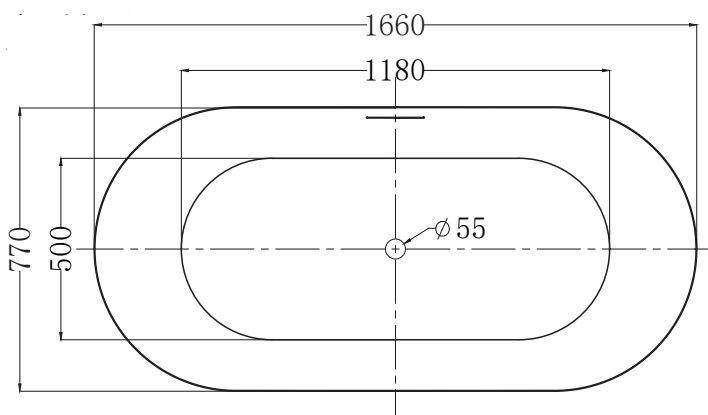

DESCRIPTION

Grace Freestanding Bath in Acrylic Matte White

PRODUCT CODE

HY692MO

Dimensions	W 1670 x H 600 x D 790 (mm)
Material	Acrylic (Matte White Finish)
Weight	40kg
Water Capacity	230L*
Displaced Capacity	160L**
Included	Overflow and waste
Features	<ul style="list-style-type: none"> • An acrylic composition with excellent thermal properties, Grace is able to retain heat and is warm to touch. • Freestanding, double-ended bath with sleek design.

Gloss variation pictured.

TECHNICAL DRAWINGS

Side Section

Front Section

Top Down

NOTES

*Volume of water contained in the bath if filled to the overflow. **Volume of water contained in the bath if filled to the overflow, less 70 litres to allow for an average-sized person in the bath. Drawing indicates the technical measurement only and is not a reflection of how the product will look. Sizes are nominal only. All drawings in millimeters. Drawings not to scale. July 2024.