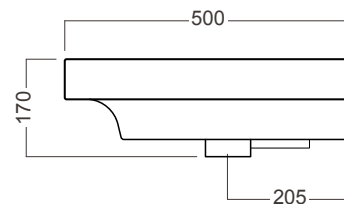

DESCRIPTION

Grandangolo 500 Ceramic Basin - Left Side Bowl

PRODUCT CODE

YOXN01

FEATURES

- Dimensions - W500 x H170 x D500 mm
- Italian made ceramic basin
- Please specify whether or not you require a tap hole, see technical drawings and order form for positions where holes can be punched.

TECHNICAL DRAWINGS

WASHBASIN BACK VIEW

SECTION AA: SIDE VIEW

WASHBASIN TOP VIEW

NOTES

See our website for product prices. Drawing indicates the technical measurement only and is not a reflection of how the product will look. Sizes are nominal only. All drawings in millimeters. Drawings not to scale. March 2023.