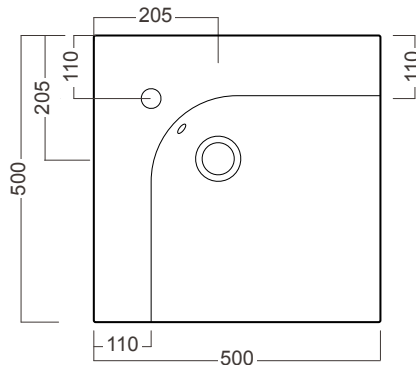

DESCRIPTION

Grandangolo 500 Ceramic Basin - Left Side Bowl

PRODUCT CODE

YOXN01

FEATURES

- Dimensions - W500 x H170 x D500 mm
- Italian made ceramic basin
- Please specify whether or not you require a tap hole, see technical drawings and order form for positions where holes can be punched.

TECHNICAL DRAWINGS

WASHBASIN BACK VIEW

SECTION AA: SIDE VIEW

WASHBASIN TOP VIEW

NOTES

See our website for product prices. Drawing indicates the technical measurement only and is not a reflection of how the product will look. Sizes are nominal only. All drawings in millimeters. Drawings not to scale. March 2023.