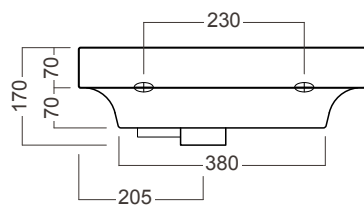

DESCRIPTION

Grandangolo 500 Ceramic Basin - Left Side Bowl

PRODUCT CODE

YOXN01

FEATURES

- Dimensions - W500 x H170 x D500 mm
- Italian made ceramic basin
- Please specify whether or not you require a tap hole, see technical drawings and order form for positions where holes can be punched.

TECHNICAL DRAWINGS

WASHBASIN BACK VIEW

SECTION AA: SIDE VIEW

WASHBASIN TOP VIEW

NOTES

See our website for product prices. Drawing indicates the technical measurement only and is not a reflection of how the product will look. Sizes are nominal only. All drawings in millimeters. Drawings not to scale. March 2023.