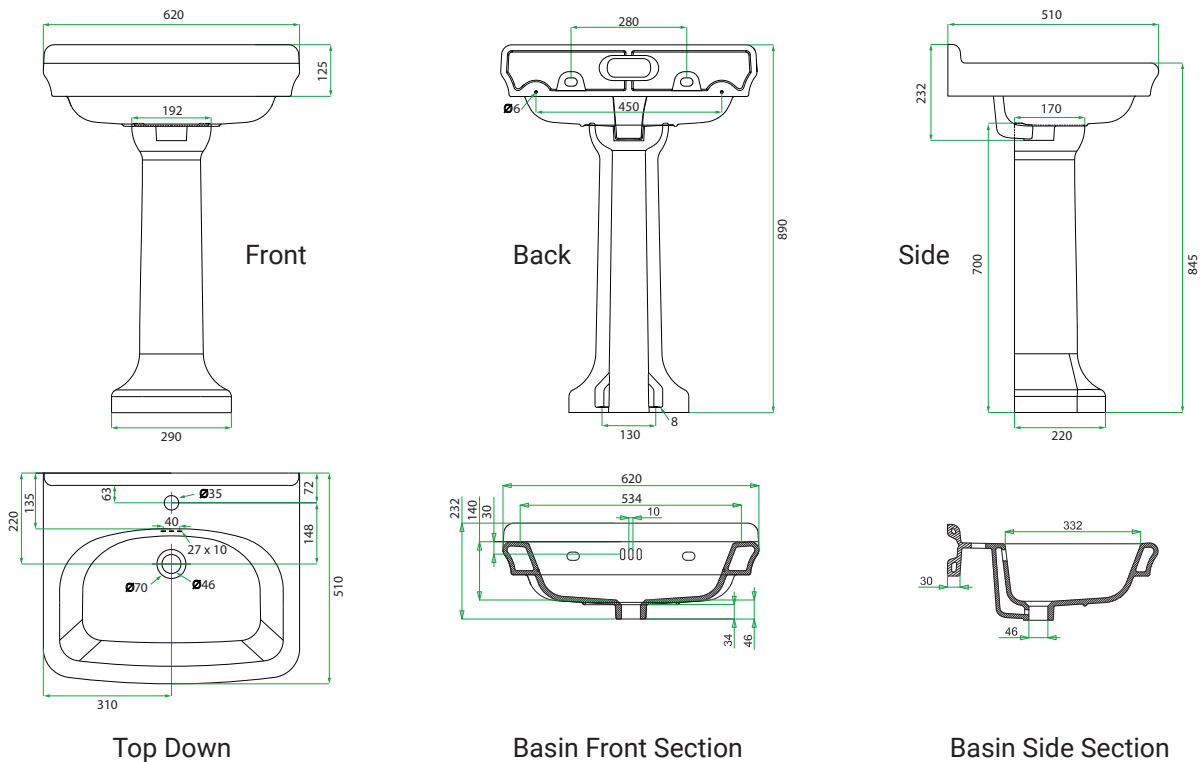

GUILD BASIN 620 /

Burlington[®]

DESCRIPTION

Guild Basin 620 with 1 or 2 Tapholes
Guild Pedestal*

PRODUCT CODE

1 Taphole: **GU0621SCW** 2 Tapholes: **GU0622SCW**
*Pedestal: **GU0101CW**

Basin Dimensions	W 620	x H 232	x D 510	(mm)
Pedestal* Dimensions	W 290	x H 700	x D 220	(mm)
Combined* Dimensions	W 620	x H 890	x D 510	(mm)
Material	Vitreous China			
Basin	Guild Basin 620 mm			
Tapholes	1 or 2 Tapholes			
Pedestal	Guild Pedestal (*Sold Separately)			

TECHNICAL DRAWINGS

Guild 620 Basin + Pedestal*

NOTES

*Sold separately. Accessories not included. Drawing indicates the technical measurement only and is not a reflection of how the product will look. Sizes are nominal only. All drawings in millimeters. Drawings not to scale. December 2024.