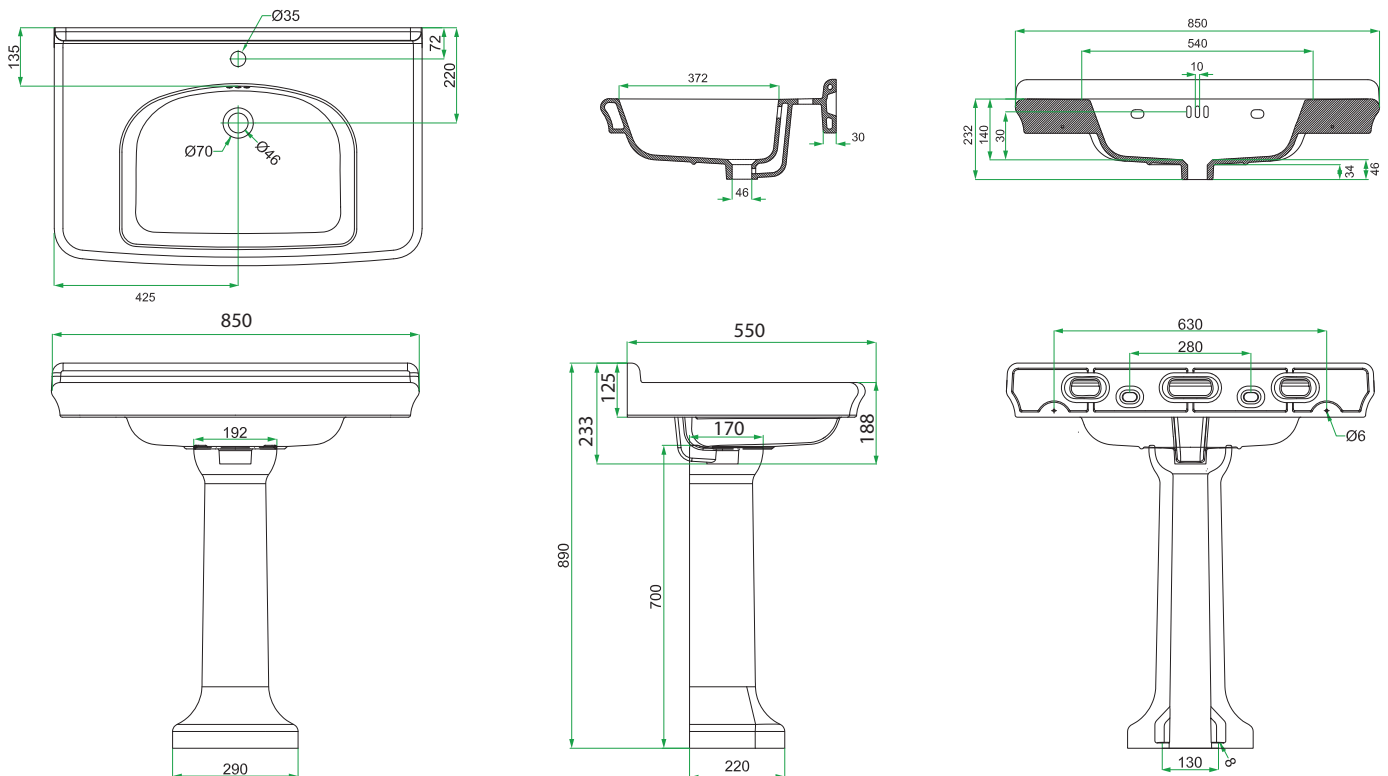

## DESCRIPTION

Guild Basin 850 with 1 Taphole  
Guild Pedestal\*

## PRODUCT CODE

1 Taphole: **GU0851SCW**  
\*Pedestal: **GU0101CW**

Basin Dimensions	W 850	x H 235	x D 550	(mm)
Pedestal* Dimensions	W 290	x H 700	x D 220	(mm)
Combined* Dimensions	W 850	x H 890	x D 550	(mm)
Material	Vitreous China			
Basin	Guild Basin 850 mm			
Tapholes	1 Taphole			
Pedestal	Guild Pedestal (*Sold Separately)			

## TECHNICAL DRAWINGS

Guild 850 Basin + Pedestal\*

## NOTES

\*Sold separately. Accessories not included. Drawing indicates the technical measurement only and is not a reflection of how the product will look. Sizes are nominal only. All drawings in millimeters. Drawings not to scale. December 2024.