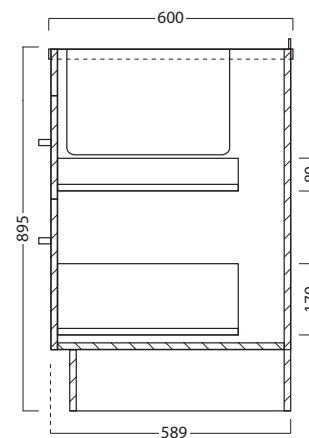

## PRODUCT CODE

LUS120 / LUS1200M

<b>Dimensions</b>	W 1200 x H 920 x D 600 (mm)
<b>Finishes</b>	White gloss paint or Melamine.
<b>Top</b>	Stainless steel with sink.
<b>Handle</b>	Recessed Silver J Rail, Chrome Pull Handle or Black Pull Handle.
<b>Origin</b>	New Zealand made cabinetry.
<b>Features</b>	Choice of left or right. 2 Drawers with soft-close. Our Melamine is a low-pressure laminate. See website for all finish colours.

## TECHNICAL DRAWINGS

**Stainless Steel Top & Sink (left)**

**Internal Drawers (sink left)**

**Drawers**

**Side Section**

## NOTES

\*Additional Cost. Accessories not included. Drawing indicates the technical measurement only and is not a reflection of how the product will look. Sizes are nominal only. All drawings in millimeters. Drawings not to scale. January 2024.