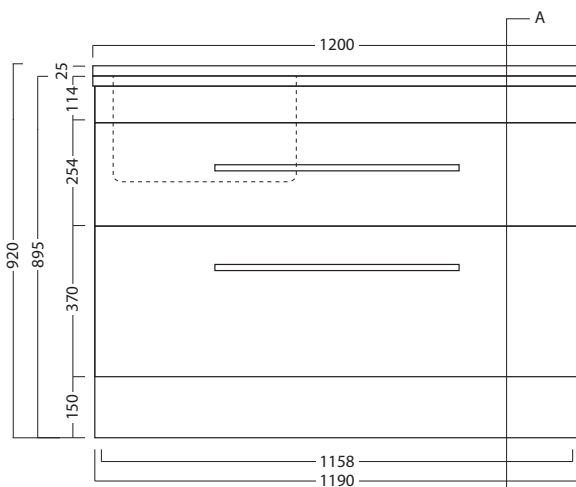

## PRODUCT CODE

LUS120 / LUS1200M

<b>Dimensions</b>	W 1200 x H 920 x D 600 (mm)
<b>Finishes</b>	White gloss paint or Melamine.
<b>Top</b>	Stainless steel with sink.
<b>Handle</b>	Recessed Silver J Rail, Chrome Pull Handle or Black Pull Handle.
<b>Origin</b>	New Zealand made cabinetry.
<b>Features</b>	Choice of left or right. 2 Drawers with soft-close. Our Melamine is a low-pressure laminate. See website for all finish colours.

## TECHNICAL DRAWINGS

**Stainless Steel Top & Sink (left)**

**Internal Drawers (sink left)**

**Drawers**

**Side Section**

## NOTES

\*Additional Cost. Accessories not included. Drawing indicates the technical measurement only and is not a reflection of how the product will look. Sizes are nominal only. All drawings in millimeters. Drawings not to scale. January 2024.