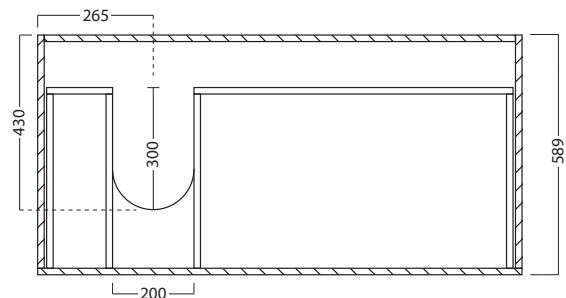

## PRODUCT CODE

LUS120 / LUS1200M

<b>Dimensions</b>	W 1200 x H 920 x D 600 (mm)
<b>Finishes</b>	White gloss paint or Melamine.
<b>Top</b>	Stainless steel with sink.
<b>Handle</b>	Recessed Silver J Rail, Chrome Pull Handle or Black Pull Handle.
<b>Origin</b>	New Zealand made cabinetry.
<b>Features</b>	Choice of left or right. 2 Drawers with soft-close. Our Melamine is a low-pressure laminate. See website for all finish colours.

## TECHNICAL DRAWINGS

**Stainless Steel Top & Sink (left)**

**Internal Drawers (sink left)**

**Drawers**

**Side Section**