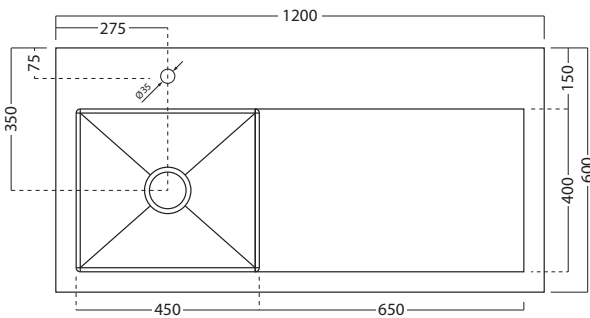

## DESCRIPTION

1200 Laundry Cabinet, 2 Drawers, with Horoi Stainless Steel Top

## PRODUCT CODE

LUS120 / LUS1200M

<b>Dimensions</b>	W 1200 x H 920 x D 600 (mm)
<b>Finishes</b>	White gloss paint or Melamine.
<b>Top</b>	Stainless steel with sink.
<b>Handle</b>	Recessed Silver J Rail, Chrome Pull Handle or Black Pull Handle.
<b>Origin</b>	New Zealand made cabinetry.
<b>Features</b>	Choice of left or right. 2 Drawers with soft-close. Our Melamine is a low-pressure laminate. See website for all finish colours.

## TECHNICAL DRAWINGS

**Stainless Steel Top & Sink (left)**

**Internal Drawers (sink left)**

**Drawers**

**Side Section**

## NOTES

\*Additional Cost. Accessories not included. Drawing indicates the technical measurement only and is not a reflection of how the product will look. Sizes are nominal only. All drawings in millimeters. Drawings not to scale. January 2024.