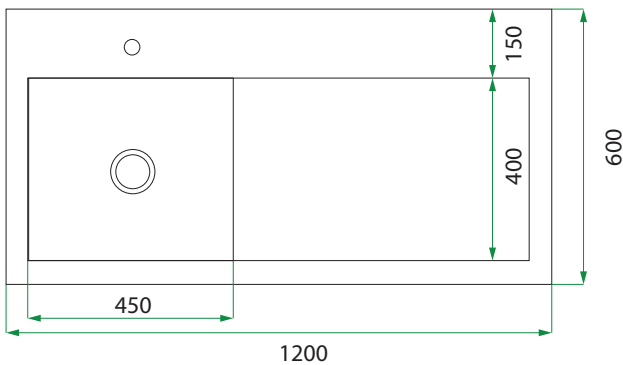

DESCRIPTION

1200 Laundry Cabinet, 2 Drawers, with Horoi Stainless Steel Top - **J Rail Handle**

PRODUCT CODE

LUS120 / LUS1200M

Dimensions	W 1200	x H 920	x D 600	(mm)
Finishes	White Gloss paint or Melamine.			
Top	Stainless steel with tub (left or right overhang with sink centred over drawers).			
Handle	Recessed Silver J Rail			
Origin	New Zealand made cabinetry.			
Features	Choice of left or right sink. 2 Drawers with soft-close. Our Melamine is a low-pressure laminate. See website for all finish colours.			

TECHNICAL DRAWINGS

Stainless Steel Top & Sink (left)

Drawers

Side Section

NOTES

*Additional Cost. Accessories not included. Drawing indicates the technical measurement only and is not a reflection of how the product will look. Sizes are nominal only. All drawings in millimeters. Drawings not to scale. Nov 2024.