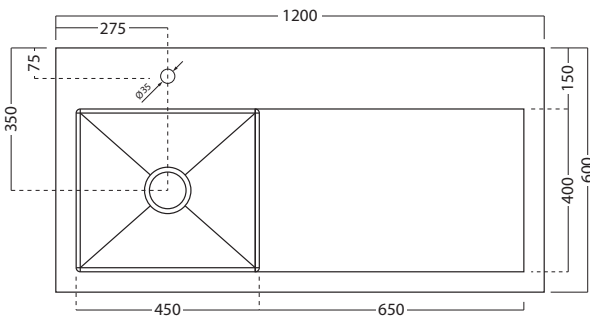

## PRODUCT CODE

LUS120 / LUS1200M

<b>Dimensions</b>	W 1200	x H 920	x D 600	(mm)
<b>Finishes</b>	White Gloss paint or Melamine.			
<b>Top</b>	Stainless steel with tub (left or right overhang with sink centred over drawers).			
<b>Handle</b>	<b>Recessed Silver J Rail</b>			
<b>Origin</b>	New Zealand made cabinetry.			
<b>Features</b>	Choice of left or right sink. 2 Drawers with soft-close. Our Melamine is a low-pressure laminate. See website for all finish colours.			

## PRODUCT CODE

LUS120 / LUS1200M

<b>Dimensions</b>	W 1200 x H 920 x D 600 (mm)
<b>Finishes</b>	White gloss paint or Melamine.
<b>Top</b>	Stainless steel with sink.
<b>Handle</b>	<b>Chrome Pull Handle or Black Pull Handle.</b>
<b>Origin</b>	New Zealand made cabinetry.
<b>Features</b>	Choice of left or right sink. 2 Drawers with soft-close. Our Melamine is a low-pressure laminate. See website for all finish colours.

## TECHNICAL DRAWINGS

**Stainless Steel Top & Sink (left)**

**Internal Drawers (sink left)**

**Drawers**

**Side Section**