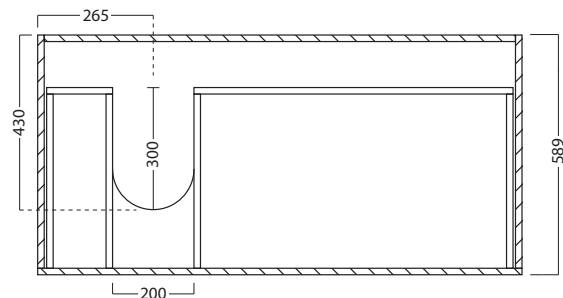

## PRODUCT CODE

LUS120 / LUS1200M

<b>Dimensions</b>	W 1200 x H 920 x D 600 (mm)
<b>Finishes</b>	White gloss paint or Melamine.
<b>Top</b>	Stainless steel with sink.
<b>Handle</b>	<b>Chrome Pull Handle or Black Pull Handle.</b>
<b>Origin</b>	New Zealand made cabinetry.
<b>Features</b>	Choice of left or right sink. 2 Drawers with soft-close. Our Melamine is a low-pressure laminate. See website for all finish colours.

## TECHNICAL DRAWINGS

**Stainless Steel Top & Sink (left)**

**Internal Drawers (sink left)**

**Drawers**

**Side Section**