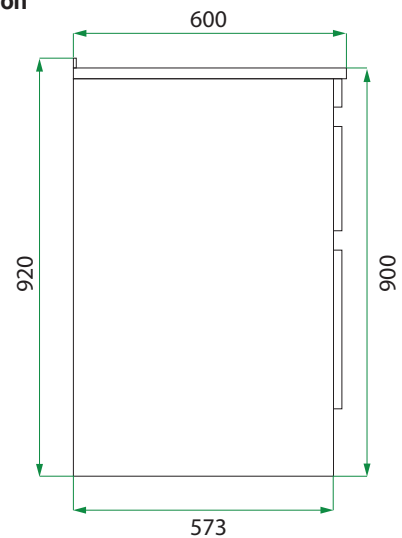

Side Section

NOTES

*Additional Cost. Accessories not included. Drawing indicates the technical measurement only and is not a reflection of how the product will look. Sizes are nominal only. All drawings in millimeters. Drawings not to scale. Nov 2024.