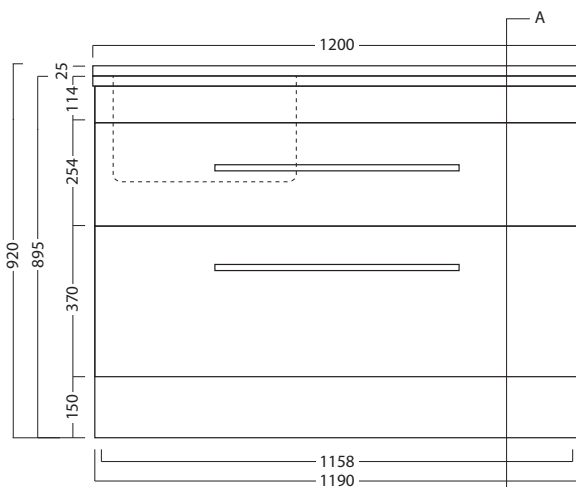

## PRODUCT CODE

LUS120 / LUS1200M

<b>Dimensions</b>	W 1200	x H 920	x D 600	(mm)
<b>Finishes</b>	White Gloss paint or Melamine.			
<b>Top</b>	Stainless steel with tub (left or right overhang with sink centred over drawers).			
<b>Handle</b>	<b>Recessed Silver J Rail</b>			
<b>Origin</b>	New Zealand made cabinetry.			
<b>Features</b>	Choice of left or right sink. 2 Drawers with soft-close. Our Melamine is a low-pressure laminate. See website for all finish colours.			

## PRODUCT CODE

LUS120 / LUS1200M

<b>Dimensions</b>	W 1200 x H 920 x D 600 (mm)
<b>Finishes</b>	White gloss paint or Melamine.
<b>Top</b>	Stainless steel with sink.
<b>Handle</b>	<b>Chrome Pull Handle or Black Pull Handle.</b>
<b>Origin</b>	New Zealand made cabinetry.
<b>Features</b>	Choice of left or right sink. 2 Drawers with soft-close. Our Melamine is a low-pressure laminate. See website for all finish colours.

## TECHNICAL DRAWINGS

**Stainless Steel Top & Sink (left)**

**Internal Drawers (sink left)**

**Drawers**

**Side Section**

## NOTES

\*Additional Cost. Accessories not included. Drawing indicates the technical measurement only and is not a reflection of how the product will look. Sizes are nominal only. All drawings in millimeters. Drawings not to scale. Nov 2024.