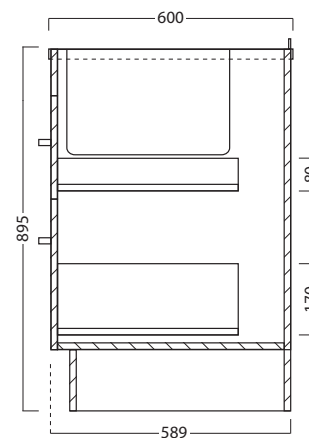

## PRODUCT CODE

LUS120 / LUS1200M

<b>Dimensions</b>	W 1200	x H 920	x D 600	(mm)
<b>Finishes</b>	White Gloss paint or Melamine.			
<b>Top</b>	Stainless steel with tub (left or right overhang with sink centred over drawers).			
<b>Handle</b>	<b>Recessed Silver J Rail</b>			
<b>Origin</b>	New Zealand made cabinetry.			
<b>Features</b>	Choice of left or right sink. 2 Drawers with soft-close. Our Melamine is a low-pressure laminate. See website for all finish colours.			

## PRODUCT CODE

LUS120 / LUS1200M

<b>Dimensions</b>	W 1200 x H 920 x D 600 (mm)
<b>Finishes</b>	White gloss paint or Melamine.
<b>Top</b>	Stainless steel with sink.
<b>Handle</b>	<b>Chrome Pull Handle or Black Pull Handle.</b>
<b>Origin</b>	New Zealand made cabinetry.
<b>Features</b>	Choice of left or right sink. 2 Drawers with soft-close. Our Melamine is a low-pressure laminate. See website for all finish colours.

## TECHNICAL DRAWINGS

**Stainless Steel Top & Sink (left)**

**Internal Drawers (sink left)**

**Drawers**

**Side Section**

## NOTES

\*Additional Cost. Accessories not included. Drawing indicates the technical measurement only and is not a reflection of how the product will look. Sizes are nominal only. All drawings in millimeters. Drawings not to scale. Nov 2024.