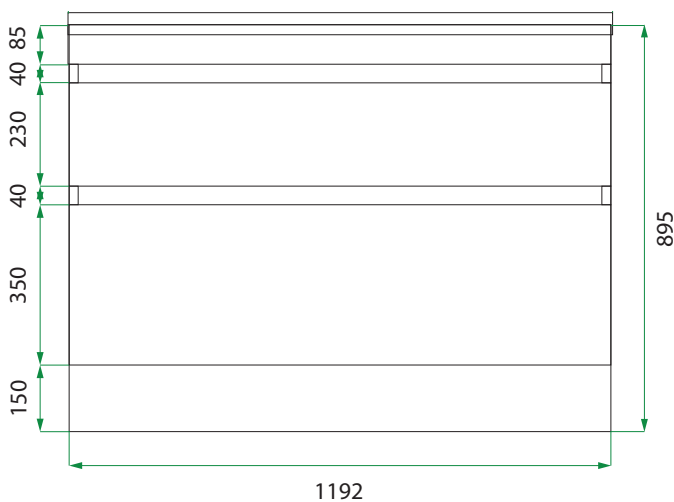

DESCRIPTION

1200 Laundry Cabinet, 2 Drawers, with Horoi Stainless Steel Top - **J Rail Handle**

PRODUCT CODE

LUS120 / LUS1200M

Dimensions	W 1200	x H 920	x D 600	(mm)
Finishes	White Gloss paint or Melamine.			
Top	Stainless steel with tub (left or right overhang with sink centred over drawers).			
Handle	Recessed Silver J Rail			
Origin	New Zealand made cabinetry.			
Features	Choice of left or right sink. 2 Drawers with soft-close. Our Melamine is a low-pressure laminate. See website for all finish colours.			

TECHNICAL DRAWINGS

Stainless Steel Top & Sink (left)

Drawers

Side Section

NOTES

*Additional Cost. Accessories not included. Drawing indicates the technical measurement only and is not a reflection of how the product will look. Sizes are nominal only. All drawings in millimeters. Drawings not to scale. Nov 2024.