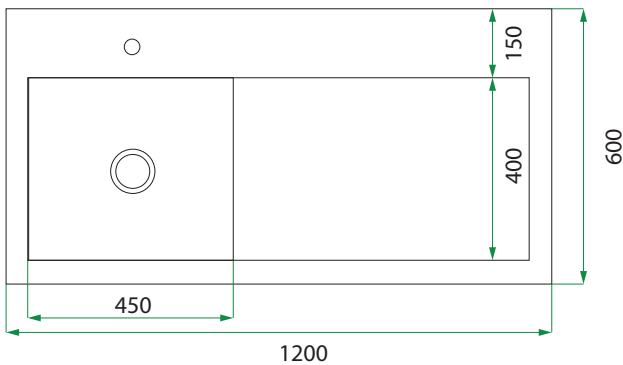

DESCRIPTION

1200 Laundry Cabinet, 2 Drawers, with Horoi Stainless Steel Top - **J Rail Handle**

PRODUCT CODE

LUS120 / LUS1200M

Dimensions	W 1200	x H 920	x D 600	(mm)
Finishes	White Gloss paint or Melamine.			
Top	Stainless steel with tub (left or right overhang with sink centred over drawers).			
Handle	Recessed Silver J Rail			
Origin	New Zealand made cabinetry.			
Features	Choice of left or right sink. 2 Drawers with soft-close. Our Melamine is a low-pressure laminate. See website for all finish colours.			

TECHNICAL DRAWINGS

Stainless Steel Top & Sink (left)

Drawers

Side Section

NOTES

*Additional Cost. Accessories not included. Drawing indicates the technical measurement only and is not a reflection of how the product will look. Sizes are nominal only. All drawings in millimeters. Drawings not to scale. Nov 2024.

DESCRIPTION

1200 Laundry Cabinet, 2 Drawers, with Horoi Stainless Steel Top - **Pull Handle**

PRODUCT CODE

LUS120 / LUS1200M

Dimensions	W 1200 x H 920 x D 600 (mm)
Finishes	White gloss paint or Melamine.
Top	Stainless steel with sink.
Handle	Chrome Pull Handle or Black Pull Handle.
Origin	New Zealand made cabinetry.
Features	Choice of left or right sink. 2 Drawers with soft-close. Our Melamine is a low-pressure laminate. See website for all finish colours.