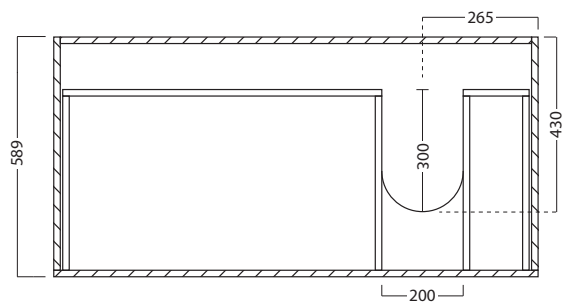

DESCRIPTION

1200 Laundry Cabinet, 2 Drawers, with Horoi Stainless Steel Top - **Pull Handle**

PRODUCT CODE

LUS120 / LUS1200M

Dimensions	W 1200	x H 920	x D 600	(mm)
Finishes	White gloss paint or Melamine.			
Top	Stainless steel with sink.			
Handle	Chrome Pull Handle or Black Pull Handle.			
Origin	New Zealand made cabinetry.			
Features	Choice of left or right sink. 2 Drawers with soft-close. Our Melamine is a low-pressure laminate. See website for all finish colours.			

TECHNICAL DRAWINGS

Stainless Steel Top & Sink (Left)

Internal Drawers (Sink Left)

Drawers

Side Section

NOTES

*Additional Cost. Accessories not included. Drawing indicates the technical measurement only and is not a reflection of how the product will look. Sizes are nominal only. All drawings in millimeters. Drawings not to scale. Nov 2024.

TECHNICAL DRAWINGS

Stainless Steel Top & Sink (Right)

Internal Drawers (Sink Right)

Drawers

Side Section

NOTES

*Additional Cost. Accessories not included. Drawing indicates the technical measurement only and is not a reflection of how the product will look. Sizes are nominal only. All drawings in millimeters. Drawings not to scale. Nov 2024.