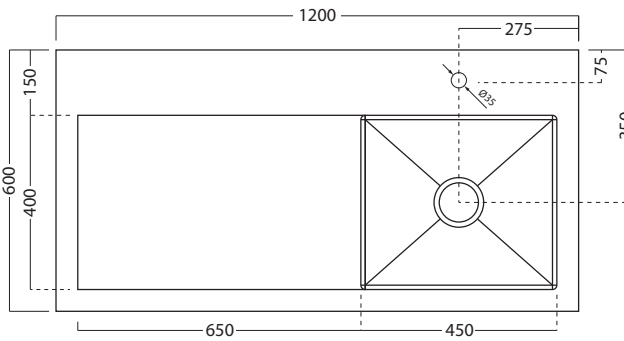

DESCRIPTION

1200 Laundry Cabinet, 2 Drawers, with Horoi Stainless Steel Top - **Pull Handle**

PRODUCT CODE

LUS120 / LUS1200M

Dimensions	W 1200	x H 920	x D 600	(mm)
Finishes	White gloss paint or Melamine.			
Top	Stainless steel with sink.			
Handle	Chrome Pull Handle or Black Pull Handle.			
Origin	New Zealand made cabinetry.			
Features	Choice of left or right sink. 2 Drawers with soft-close. Our Melamine is a low-pressure laminate. See website for all finish colours.			

TECHNICAL DRAWINGS

Stainless Steel Top & Sink (Left)

Internal Drawers (Sink Left)

Drawers

Side Section

NOTES

*Additional Cost. Accessories not included. Drawing indicates the technical measurement only and is not a reflection of how the product will look. Sizes are nominal only. All drawings in millimeters. Drawings not to scale. Nov 2024.

TECHNICAL DRAWINGS

Stainless Steel Top & Sink (Right)

Internal Drawers (Sink Right)

Drawers

Side Section

NOTES

*Additional Cost. Accessories not included. Drawing indicates the technical measurement only and is not a reflection of how the product will look. Sizes are nominal only. All drawings in millimeters. Drawings not to scale. Nov 2024.