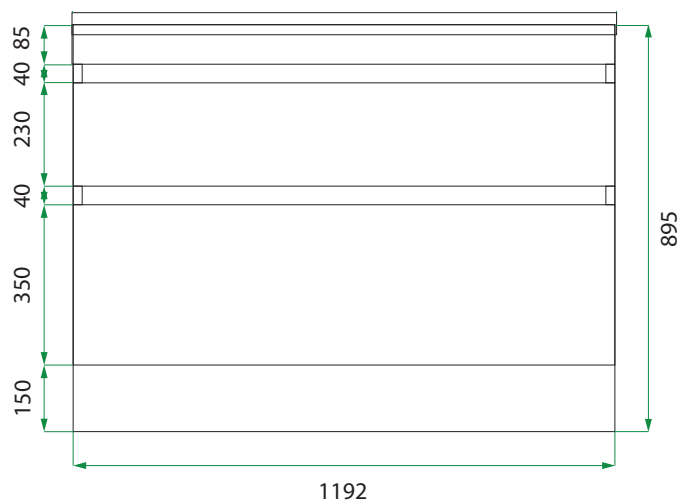

DESCRIPTION

1200 Laundry Cabinet, 2 Drawers, with Horoi Stainless Steel Top - **J Rail Handle**

PRODUCT CODE

LUS120 / LUS1200M

Dimensions	W 1200	x H 920	x D 600	(mm)
Finishes	White Gloss paint or Melamine.			
Top	Stainless steel with tub (left or right overhang with sink centred over drawers).			
Handle	Recessed Silver J Rail			
Origin	New Zealand made cabinetry.			
Features	Choice of left or right sink. 2 Drawers with soft-close. Our Melamine is a low-pressure laminate. See website for all finish colours.			

TECHNICAL DRAWINGS

Stainless Steel Top & Sink (Right)

Drawers

Side Section

NOTES

*Additional Cost. Accessories not included. Drawing indicates the technical measurement only and is not a reflection of how the product will look. Sizes are nominal only. All drawings in millimeters. Drawings not to scale. Nov 2024.