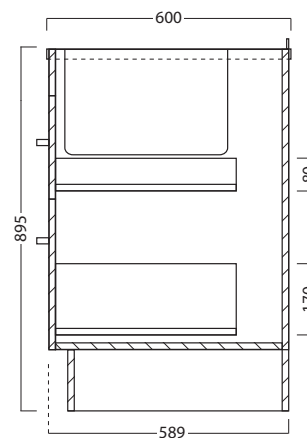

DESCRIPTION

1200 Laundry Cabinet, 2 Drawers, with Horoi Stainless Steel Top - **Pull Handle**

PRODUCT CODE

LUS120 / LUS1200M

Dimensions	W 1200	x H 920	x D 600	(mm)
Finishes	White gloss paint or Melamine.			
Top	Stainless steel with sink.			
Handle	Chrome Pull Handle or Black Pull Handle.			
Origin	New Zealand made cabinetry.			
Features	Choice of left or right sink. 2 Drawers with soft-close. Our Melamine is a low-pressure laminate. See website for all finish colours.			

TECHNICAL DRAWINGS

Stainless Steel Top & Sink (Left)

Internal Drawers (Sink Left)

Drawers

Side Section

NOTES

*Additional Cost. Accessories not included. Drawing indicates the technical measurement only and is not a reflection of how the product will look. Sizes are nominal only. All drawings in millimeters. Drawings not to scale. Nov 2024.

TECHNICAL DRAWINGS

Stainless Steel Top & Sink (Right)

Internal Drawers (Sink Right)

Drawers

Side Section

NOTES

*Additional Cost. Accessories not included. Drawing indicates the technical measurement only and is not a reflection of how the product will look. Sizes are nominal only. All drawings in millimeters. Drawings not to scale. Nov 2024.