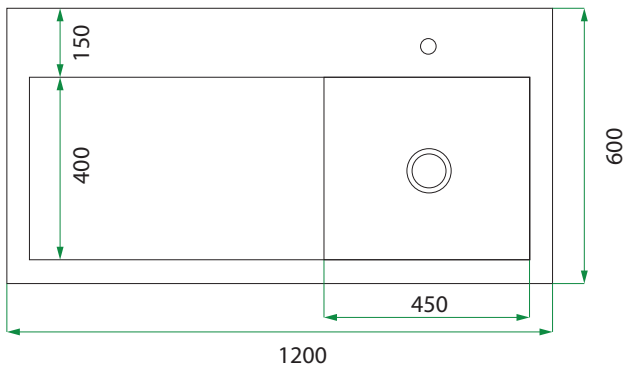

TECHNICAL DRAWINGS

Stainless Steel Top & Sink (left)

Drawers

Side Section

NOTES

*Additional Cost. Accessories not included. Drawing indicates the technical measurement only and is not a reflection of how the product will look. Sizes are nominal only. All drawings in millimeters. Drawings not to scale. Nov 2024.

DESCRIPTION

1200 Laundry Cabinet, 2 Drawers, with Horoi Stainless Steel Top - **J Rail Handle**

PRODUCT CODE

LUS120 / LUS1200M

Dimensions	W 1200	x H 920	x D 600	(mm)
Finishes	White Gloss paint or Melamine.			
Top	Stainless steel with tub (left or right overhang with sink centred over drawers).			
Handle	Recessed Silver J Rail			
Origin	New Zealand made cabinetry.			
Features	Choice of left or right sink. 2 Drawers with soft-close. Our Melamine is a low-pressure laminate. See website for all finish colours.			

TECHNICAL DRAWINGS

Stainless Steel Top & Sink (Right)

Drawers

Side Section

NOTES

*Additional Cost. Accessories not included. Drawing indicates the technical measurement only and is not a reflection of how the product will look. Sizes are nominal only. All drawings in millimeters. Drawings not to scale. Nov 2024.

DESCRIPTION

1200 Laundry Cabinet, 2 Drawers, with Horoi Stainless Steel Top - **Pull Handle**

PRODUCT CODE

LUS120 / LUS1200M

Dimensions	W 1200 x H 920 x D 600 (mm)
Finishes	White gloss paint or Melamine.
Top	Stainless steel with sink.
Handle	Chrome Pull Handle or Black Pull Handle.
Origin	New Zealand made cabinetry.
Features	Choice of left or right sink. 2 Drawers with soft-close. Our Melamine is a low-pressure laminate. See website for all finish colours.