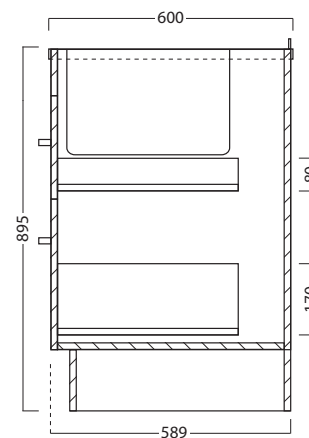

DESCRIPTION

1200 Laundry Cabinet, 2 Drawers, with Horoi Stainless Steel Top - **Pull Handle**

PRODUCT CODE

LUS120 / LUS1200M

Dimensions	W 1200	x H 920	x D 600	(mm)
Finishes	White gloss paint or Melamine.			
Top	Stainless steel with sink.			
Handle	Chrome Pull Handle or Black Pull Handle.			
Origin	New Zealand made cabinetry.			
Features	Choice of left or right sink. 2 Drawers with soft-close. Our Melamine is a low-pressure laminate. See website for all finish colours.			

TECHNICAL DRAWINGS

Stainless Steel Top & Sink (Left)

Internal Drawers (Sink Left)

Drawers

Side Section

NOTES

*Additional Cost. Accessories not included. Drawing indicates the technical measurement only and is not a reflection of how the product will look. Sizes are nominal only. All drawings in millimeters. Drawings not to scale. Nov 2024.

TECHNICAL DRAWINGS

Stainless Steel Top & Sink (Right)

Internal Drawers (Sink Right)

Drawers

Side Section

NOTES

*Additional Cost. Accessories not included. Drawing indicates the technical measurement only and is not a reflection of how the product will look. Sizes are nominal only. All drawings in millimeters. Drawings not to scale. Nov 2024.