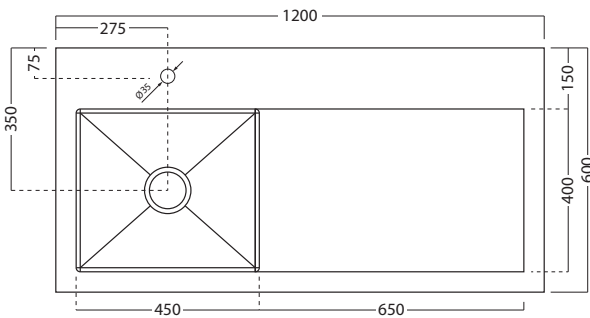

TECHNICAL DRAWINGS

Stainless Steel Top & Sink (Right)

Drawers

Side Section

NOTES

*Additional Cost. Accessories not included. Drawing indicates the technical measurement only and is not a reflection of how the product will look. Sizes are nominal only. All drawings in millimeters. Drawings not to scale. Nov 2024.

DESCRIPTION

1200 Laundry Cabinet, 2 Drawers, with Horoi Stainless Steel Top - **Pull Handle**

PRODUCT CODE

LUS120 / LUS1200M

Dimensions	W 1200	x H 920	x D 600	(mm)
Finishes	White gloss paint or Melamine.			
Top	Stainless steel with sink.			
Handle	Chrome Pull Handle or Black Pull Handle.			
Origin	New Zealand made cabinetry.			
Features	Choice of left or right sink. 2 Drawers with soft-close. Our Melamine is a low-pressure laminate. See website for all finish colours.			

TECHNICAL DRAWINGS

Stainless Steel Top & Sink (Left)

Internal Drawers (Sink Left)

Drawers

Side Section

NOTES

*Additional Cost. Accessories not included. Drawing indicates the technical measurement only and is not a reflection of how the product will look. Sizes are nominal only. All drawings in millimeters. Drawings not to scale. Nov 2024.