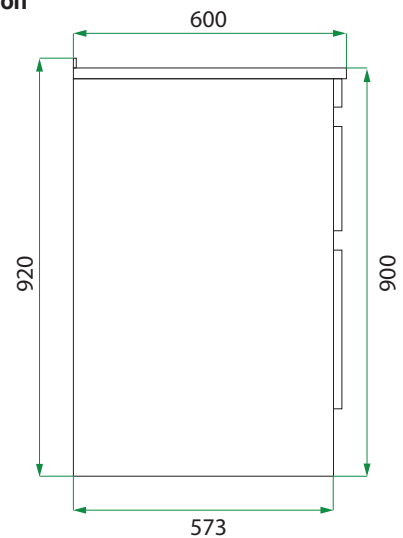

DESCRIPTION

1200 Laundry Cabinet, 2 Drawers, with Horoi Stainless Steel Top - **J Rail Handle**

PRODUCT CODE

LUS120 / LUS1200M

Dimensions	W 1200	x H 920	x D 600	(mm)
Finishes	White Gloss paint or Melamine.			
Top	Stainless steel with tub (left or right overhang with sink centred over drawers).			
Handle	Recessed Silver J Rail			
Origin	New Zealand made cabinetry.			
Features	Choice of left or right sink. 2 Drawers with soft-close. Our Melamine is a low-pressure laminate. See website for all finish colours.			

TECHNICAL DRAWINGS

Stainless Steel Top & Sink (Right)

Drawers

Side Section

NOTES

*Additional Cost. Accessories not included. Drawing indicates the technical measurement only and is not a reflection of how the product will look. Sizes are nominal only. All drawings in millimeters. Drawings not to scale. Nov 2024.

DESCRIPTION

1200 Laundry Cabinet, 2 Drawers, with Horoi Stainless Steel Top - **Pull Handle**

PRODUCT CODE

LUS120 / LUS1200M

Dimensions	W 1200 x H 920 x D 600 (mm)
Finishes	White gloss paint or Melamine.
Top	Stainless steel with sink.
Handle	Chrome Pull Handle or Black Pull Handle.
Origin	New Zealand made cabinetry.
Features	Choice of left or right sink. 2 Drawers with soft-close. Our Melamine is a low-pressure laminate. See website for all finish colours.

TECHNICAL DRAWINGS

Stainless Steel Top & Sink (Left)

Internal Drawers (Sink Left)

Drawers

Side Section

NOTES

*Additional Cost. Accessories not included. Drawing indicates the technical measurement only and is not a reflection of how the product will look. Sizes are nominal only. All drawings in millimeters. Drawings not to scale. Nov 2024.