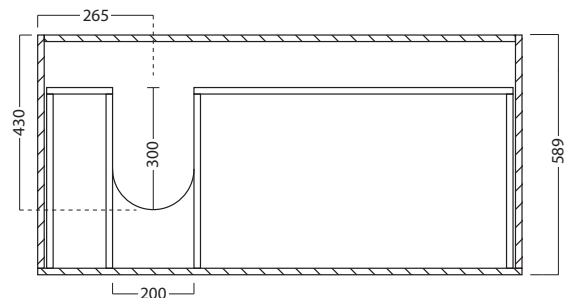

TECHNICAL DRAWINGS

Stainless Steel Top & Sink (Right)

Drawers

Side Section

NOTES

*Additional Cost. Accessories not included. Drawing indicates the technical measurement only and is not a reflection of how the product will look. Sizes are nominal only. All drawings in millimeters. Drawings not to scale. Nov 2024.

DESCRIPTION

1200 Laundry Cabinet, 2 Drawers, with Horoi Stainless Steel Top - **Pull Handle**

PRODUCT CODE

LUS120 / LUS1200M

Dimensions	W 1200	x H 920	x D 600	(mm)
Finishes	White gloss paint or Melamine.			
Top	Stainless steel with sink.			
Handle	Chrome Pull Handle or Black Pull Handle.			
Origin	New Zealand made cabinetry.			
Features	Choice of left or right sink. 2 Drawers with soft-close. Our Melamine is a low-pressure laminate. See website for all finish colours.			

TECHNICAL DRAWINGS

Stainless Steel Top & Sink (Left)

Internal Drawers (Sink Left)

Drawers

Side Section

NOTES

*Additional Cost. Accessories not included. Drawing indicates the technical measurement only and is not a reflection of how the product will look. Sizes are nominal only. All drawings in millimeters. Drawings not to scale. Nov 2024.