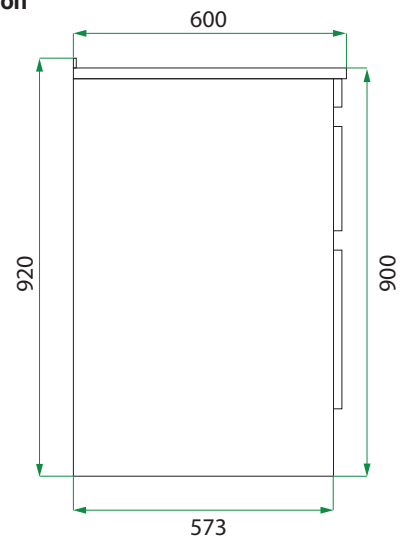

DESCRIPTION

1200 Laundry Cabinet, 2 Drawers, with Horoi Stainless Steel Top - **J Rail Handle**

PRODUCT CODE

LUS120 / LUS1200M

Dimensions	W 1200	x H 920	x D 600	(mm)
Finishes	White Gloss paint or Melamine.			
Top	Stainless steel with tub (left or right overhang with sink centred over drawers).			
Handle	Recessed Silver J Rail			
Origin	New Zealand made cabinetry.			
Features	Choice of left or right sink. 2 Drawers with soft-close. Our Melamine is a low-pressure laminate. See website for all finish colours.			

TECHNICAL DRAWINGS

Stainless Steel Top & Sink (left)

Drawers

Side Section

NOTES

*Additional Cost. Accessories not included. Drawing indicates the technical measurement only and is not a reflection of how the product will look. Sizes are nominal only. All drawings in millimeters. Drawings not to scale. Nov 2024.

DESCRIPTION

1200 Laundry Cabinet, 2 Drawers, with Horoi Stainless Steel Top - **Pull Handle**

PRODUCT CODE

LUS120 / LUS1200M

Dimensions	W 1200 x H 920 x D 600 (mm)
Finishes	White gloss paint or Melamine.
Top	Stainless steel with sink.
Handle	Chrome Pull Handle or Black Pull Handle.
Origin	New Zealand made cabinetry.
Features	Choice of left or right sink. 2 Drawers with soft-close. Our Melamine is a low-pressure laminate. See website for all finish colours.