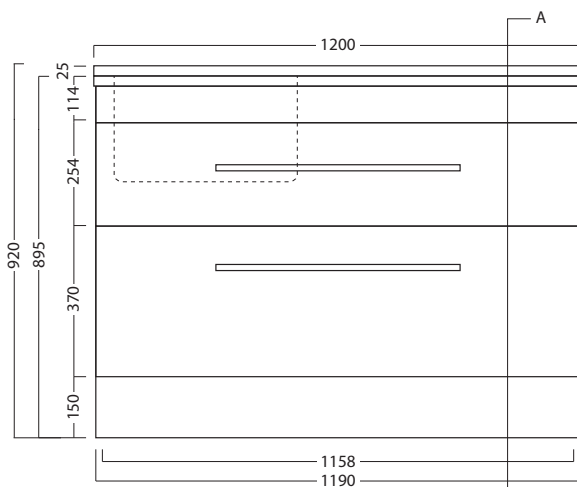

DESCRIPTION

1200 Laundry Cabinet, 2 Drawers, with Horoi Stainless Steel Top - **Pull Handle**

PRODUCT CODE

LUS120 / LUS1200M

Dimensions	W 1200	x H 920	x D 600	(mm)
Finishes	White gloss paint or Melamine.			
Top	Stainless steel with sink.			
Handle	Chrome Pull Handle or Black Pull Handle.			
Origin	New Zealand made cabinetry.			
Features	Choice of left or right sink. 2 Drawers with soft-close. Our Melamine is a low-pressure laminate. See website for all finish colours.			

TECHNICAL DRAWINGS

Stainless Steel Top & Sink (Left)

Internal Drawers (Sink Left)

Drawers

Side Section

NOTES

*Additional Cost. Accessories not included. Drawing indicates the technical measurement only and is not a reflection of how the product will look. Sizes are nominal only. All drawings in millimeters. Drawings not to scale. Nov 2024.

TECHNICAL DRAWINGS

Stainless Steel Top & Sink (Right)

Internal Drawers (Sink Right)

Drawers

Side Section

NOTES

*Additional Cost. Accessories not included. Drawing indicates the technical measurement only and is not a reflection of how the product will look. Sizes are nominal only. All drawings in millimeters. Drawings not to scale. Nov 2024.