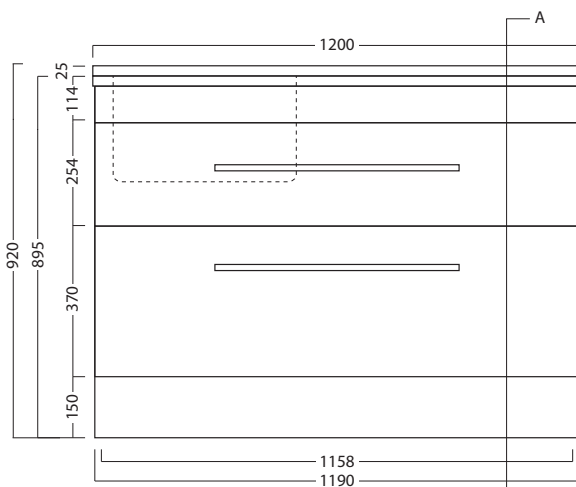

DESCRIPTION

1200 Laundry Cabinet, 2 Drawers, with Horoi Stainless Steel Top - **Pull Handle**

PRODUCT CODE

LUS120 / LUS1200M

Dimensions	W 1200	x H 920	x D 600	(mm)
Finishes	White gloss paint or Melamine.			
Top	Stainless steel with sink.			
Handle	Chrome Pull Handle or Black Pull Handle.			
Origin	New Zealand made cabinetry.			
Features	Choice of left or right sink. 2 Drawers with soft-close. Our Melamine is a low-pressure laminate. See website for all finish colours.			

TECHNICAL DRAWINGS

Stainless Steel Top & Sink (Left)

Internal Drawers (Sink Left)

Drawers

Side Section

NOTES

*Additional Cost. Accessories not included. Drawing indicates the technical measurement only and is not a reflection of how the product will look. Sizes are nominal only. All drawings in millimeters. Drawings not to scale. Nov 2024.

TECHNICAL DRAWINGS

Stainless Steel Top & Sink (Right)

Internal Drawers (Sink Right)

Drawers

Side Section

NOTES

*Additional Cost. Accessories not included. Drawing indicates the technical measurement only and is not a reflection of how the product will look. Sizes are nominal only. All drawings in millimeters. Drawings not to scale. Nov 2024.