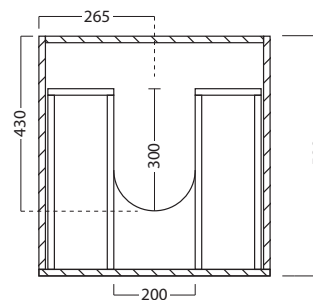

DESCRIPTION

600 Laundry Cabinet, 2 Drawers, with 1200 Horoi Stainless Steel Top

PRODUCT CODE

LUS60 / LUS60M

Dimensions	W 1200 x H 920 x D 600 (mm)
Finishes	White Gloss paint or Melamine.
Top	Stainless steel with tub (left or right overhang with sink centred over drawers).
Handle	Recessed Silver J Rail, Chrome Pull Handle or Black Pull Handle.
Origin	New Zealand made cabinetry.
Features	Choice of left or right overhang (sink centred over drawers). 2 Drawers with soft-close. Our Melamine is a low-pressure laminate. See website for all finish colours.

TECHNICAL DRAWINGS

Stainless Steel Top & Sink (left)

Internal Drawers

Drawers with Overhang

Side Section

NOTES

*Additional Cost. Accessories not included. Drawing indicates the technical measurement only and is not a reflection of how the product will look. Sizes are nominal only. All drawings in millimeters. Drawings not to scale. January 2024.