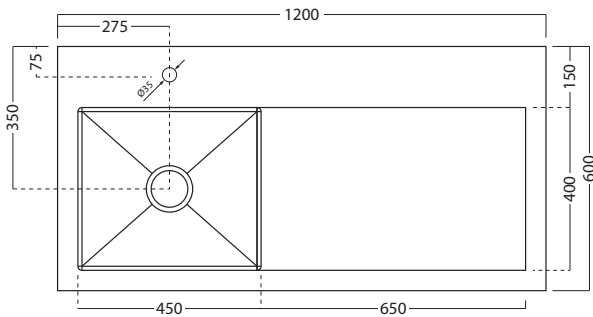

DESCRIPTION

600 Laundry Cabinet, 2 Drawers, with 1200 Horoi Stainless Steel Top

PRODUCT CODE

LUS60 / LUS60M

Dimensions	W 1200 x H 920 x D 600 (mm)
Finishes	White Gloss paint or Melamine.
Top	Stainless steel with tub (left or right overhang with sink centred over drawers).
Handle	Recessed Silver J Rail, Chrome Pull Handle or Black Pull Handle.
Origin	New Zealand made cabinetry.
Features	Choice of left or right overhang (sink centred over drawers). 2 Drawers with soft-close. Our Melamine is a low-pressure laminate. See website for all finish colours.

TECHNICAL DRAWINGS

Stainless Steel Top & Sink (left)

Internal Drawers

Drawers with Overhang

Side Section

NOTES

*Additional Cost. Accessories not included. Drawing indicates the technical measurement only and is not a reflection of how the product will look. Sizes are nominal only. All drawings in millimeters. Drawings not to scale. January 2024.