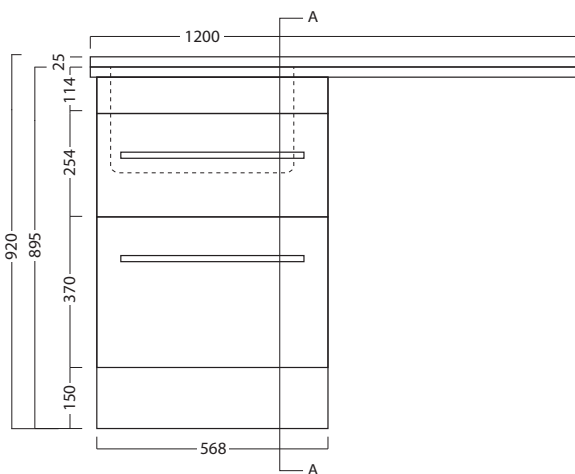

DESCRIPTION

600 Laundry Cabinet, 2 Drawers, with 1200 Horoi Stainless Steel Top

PRODUCT CODE

LUS60 / LUS60M

Dimensions	W 1200 x H 920 x D 600 (mm)
Finishes	White Gloss paint or Melamine.
Top	Stainless steel with tub (left or right overhang with sink centred over drawers).
Handle	Recessed Silver J Rail, Chrome Pull Handle or Black Pull Handle.
Origin	New Zealand made cabinetry.
Features	Choice of left or right overhang (sink centred over drawers). 2 Drawers with soft-close. Our Melamine is a low-pressure laminate. See website for all finish colours.

TECHNICAL DRAWINGS

Stainless Steel Top & Sink (left)

Internal Drawers

Drawers with Overhang

Side Section

NOTES

*Additional Cost. Accessories not included. Drawing indicates the technical measurement only and is not a reflection of how the product will look. Sizes are nominal only. All drawings in millimeters. Drawings not to scale. January 2024.