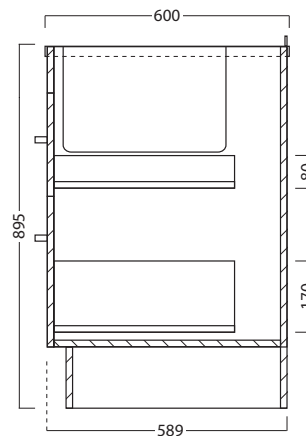

DESCRIPTION

600 Laundry Cabinet, 2 Drawers, with 1200 Horoi Stainless Steel Top

PRODUCT CODE

LUS60 / LUS60M

Dimensions	W 1200 x H 920 x D 600 (mm)
Finishes	White Gloss paint or Melamine.
Top	Stainless steel with tub (left or right overhang with sink centred over drawers).
Handle	Recessed Silver J Rail, Chrome Pull Handle or Black Pull Handle.
Origin	New Zealand made cabinetry.
Features	Choice of left or right overhang (sink centred over drawers). 2 Drawers with soft-close. Our Melamine is a low-pressure laminate. See website for all finish colours.

TECHNICAL DRAWINGS

Stainless Steel Top & Sink (left)

Internal Drawers

Drawers with Overhang

Side Section

NOTES

*Additional Cost. Accessories not included. Drawing indicates the technical measurement only and is not a reflection of how the product will look. Sizes are nominal only. All drawings in millimeters. Drawings not to scale. January 2024.