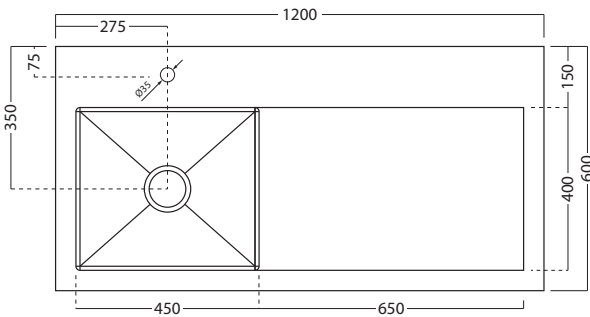

DESCRIPTION

600 Laundry Cabinet, 2 Drawers, with 1200 Horoi Stainless Steel Top - **J Rail Handle**

PRODUCT CODE

LUS60 / LUS60M

Dimensions	W 1200 x H 920 x D 600 (mm)
Finishes	White Gloss paint or Melamine.
Top	Stainless steel with tub (left or right overhang with sink centred over drawers).
Handle	Recessed Silver J Rail
Origin	New Zealand made cabinetry.
Features	Choice of left or right overhang (sink centred over drawers). 2 Drawers with soft-close. Our Melamine is a low-pressure laminate. See website for all finish colours.

TECHNICAL DRAWINGS

Stainless Steel Top & Sink (left)

Drawers

Side Section

NOTES

*Additional Cost. Accessories not included. Drawing indicates the technical measurement only and is not a reflection of how the product will look. Sizes are nominal only. All drawings in millimeters. Drawings not to scale. Nov 2024.

DESCRIPTION

600 Laundry Cabinet, 2 Drawers, with 1200 Horoi Stainless Steel Top - **Pull Handle**

PRODUCT CODE

LUS60 / LUS60M

Dimensions W 1200 x H 920 x D 600 (mm)

Finishes White Gloss paint or Melamine.

Top Stainless steel with tub (left or right overhang with sink centred over drawers).

TECHNICAL DRAWINGS

Stainless Steel Top & Sink (left)

Internal Drawers

Drawers with Overhang

Side Section

NOTES

*Additional Cost. Accessories not included. Drawing indicates the technical measurement only and is not a reflection of how the product will look. Sizes are nominal only. All drawings in millimeters. Drawings not to scale. Nov 2024.