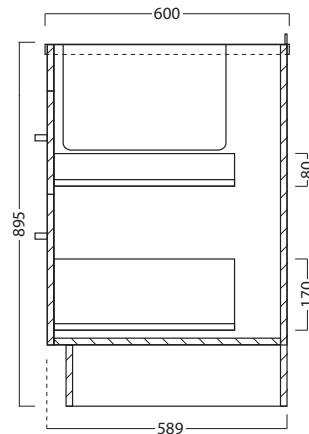

DESCRIPTION

600 Laundry Cabinet, 2 Drawers, with 1200 Horoi Stainless Steel Top - **J Rail Handle**

PRODUCT CODE

LUS60 / LUS60M

Dimensions	W 1200 x H 920 x D 600 (mm)
Finishes	White Gloss paint or Melamine.
Top	Stainless steel with tub (left or right overhang with sink centred over drawers).
Handle	Recessed Silver J Rail
Origin	New Zealand made cabinetry.
Features	Choice of left or right overhang (sink centred over drawers). 2 Drawers with soft-close. Our Melamine is a low-pressure laminate. See website for all finish colours.

TECHNICAL DRAWINGS

Stainless Steel Top & Sink (left)

Drawers

Side Section

NOTES

*Additional Cost. Accessories not included. Drawing indicates the technical measurement only and is not a reflection of how the product will look. Sizes are nominal only. All drawings in millimeters. Drawings not to scale. Nov 2024.

DESCRIPTION

600 Laundry Cabinet, 2 Drawers, with 1200 Horoi Stainless Steel Top - **Pull Handle**

PRODUCT CODE

LUS60 / LUS60M

Dimensions W 1200 x H 920 x D 600 (mm)

Finishes White Gloss paint or Melamine.

Top Stainless steel with tub (left or right overhang with sink centred over drawers).

TECHNICAL DRAWINGS

Stainless Steel Top & Sink (left)

Internal Drawers

Drawers with Overhang

Side Section

NOTES

*Additional Cost. Accessories not included. Drawing indicates the technical measurement only and is not a reflection of how the product will look. Sizes are nominal only. All drawings in millimeters. Drawings not to scale. Nov 2024.