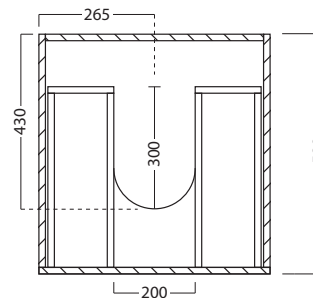

TECHNICAL DRAWINGS

Stainless Steel Top & Sink (left)

Drawers

Side Section

NOTES

*Additional Cost. Accessories not included. Drawing indicates the technical measurement only and is not a reflection of how the product will look. Sizes are nominal only. All drawings in millimeters. Drawings not to scale. Nov 2024.

DESCRIPTION

600 Laundry Cabinet, 2 Drawers, with 1200 Horoi Stainless Steel Top - **Pull Handle**

PRODUCT CODE

LUS60 / LUS60M

Dimensions W 1200 x H 920 x D 600 (mm)

Finishes White Gloss paint or Melamine.

Top Stainless steel with tub (left or right overhang with sink centred over drawers).

TECHNICAL DRAWINGS

Stainless Steel Top & Sink (left)

Internal Drawers

Drawers with Overhang

Side Section

NOTES

*Additional Cost. Accessories not included. Drawing indicates the technical measurement only and is not a reflection of how the product will look. Sizes are nominal only. All drawings in millimeters. Drawings not to scale. Nov 2024.