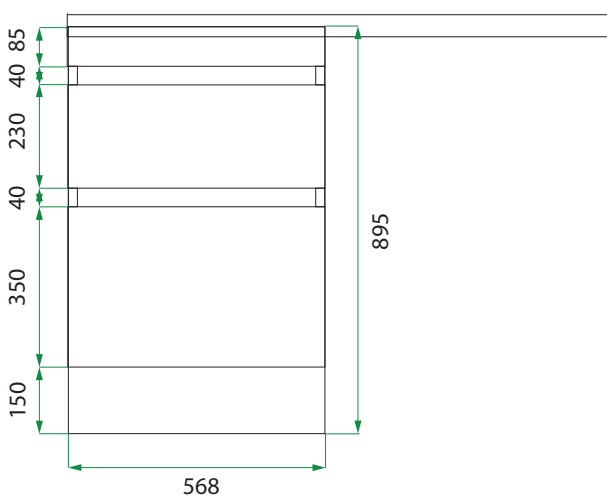

DESCRIPTION

600 Laundry Cabinet, 2 Drawers, with 1200 Horoi Stainless Steel Top - **J Rail Handle**

PRODUCT CODE

LUS60 / LUS60M

Dimensions	W 1200 x H 920 x D 600 (mm)
Finishes	White Gloss paint or Melamine.
Top	Stainless steel with tub (left or right overhang with sink centred over drawers).
Handle	Recessed Silver J Rail
Origin	New Zealand made cabinetry.
Features	Choice of left or right overhang (sink centred over drawers). 2 Drawers with soft-close. Our Melamine is a low-pressure laminate. See website for all finish colours.

TECHNICAL DRAWINGS

Stainless Steel Top & Sink (left)

Drawers

Side Section

NOTES

*Additional Cost. Accessories not included. Drawing indicates the technical measurement only and is not a reflection of how the product will look. Sizes are nominal only. All drawings in millimeters. Drawings not to scale. Nov 2024.

DESCRIPTION

600 Laundry Cabinet, 2 Drawers, with 1200 Horoi Stainless Steel Top - **Pull Handle**

PRODUCT CODE

LUS60 / LUS60M

Dimensions W 1200 x H 920 x D 600 (mm)

Finishes White Gloss paint or Melamine.

Top Stainless steel with tub (left or right overhang with sink centred over drawers).

TECHNICAL DRAWINGS

Stainless Steel Top & Sink (left)

Internal Drawers

Drawers with Overhang

Side Section

NOTES

*Additional Cost. Accessories not included. Drawing indicates the technical measurement only and is not a reflection of how the product will look. Sizes are nominal only. All drawings in millimeters. Drawings not to scale. Nov 2024.