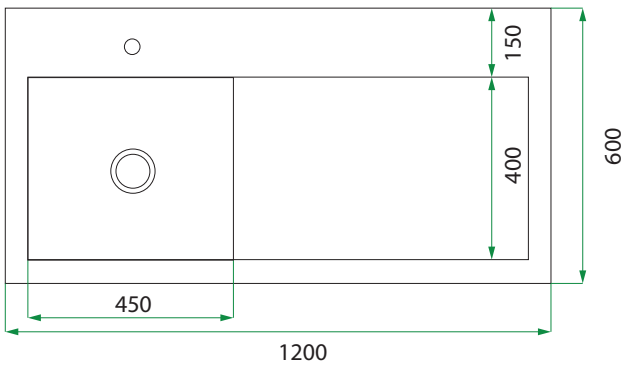

DESCRIPTION

600 Laundry Cabinet, 2 Drawers, with 1200 Horoi Stainless Steel Top - **J Rail Handle**

PRODUCT CODE

LUS60 / LUS60M

Dimensions	W 1200 x H 920 x D 600 (mm)
Finishes	White Gloss paint or Melamine.
Top	Stainless steel with tub (left or right overhang with sink centred over drawers).
Handle	Recessed Silver J Rail
Origin	New Zealand made cabinetry.
Features	Choice of left or right overhang (sink centred over drawers). 2 Drawers with soft-close. Our Melamine is a low-pressure laminate. See website for all finish colours.

TECHNICAL DRAWINGS

Stainless Steel Top & Sink (left)

Drawers

Side Section

NOTES

*Additional Cost. Accessories not included. Drawing indicates the technical measurement only and is not a reflection of how the product will look. Sizes are nominal only. All drawings in millimeters. Drawings not to scale. Nov 2024.

DESCRIPTION

600 Laundry Cabinet, 2 Drawers, with 1200 Horoi Stainless Steel Top - **Pull Handle**

PRODUCT CODE

LUS60 / LUS60M

Dimensions W 1200 x H 920 x D 600 (mm)

Finishes White Gloss paint or Melamine.

Top Stainless steel with tub (left or right overhang with sink centred over drawers).