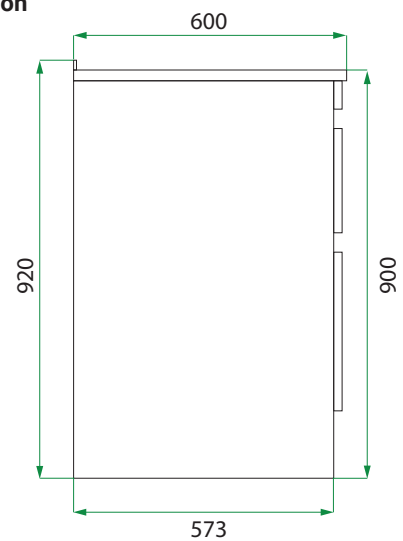

DESCRIPTION

600 Laundry Cabinet, 2 Drawers, with 1200 Horoi Stainless Steel Top - **J Rail Handle**

PRODUCT CODE

LUS60 / LUS60M

Dimensions	W 1200 x H 920 x D 600 (mm)
Finishes	White Gloss paint or Melamine.
Top	Stainless steel with tub (left or right overhang with sink centred over drawers).
Handle	Recessed Silver J Rail
Origin	New Zealand made cabinetry.
Features	Choice of left or right overhang (sink centred over drawers). 2 Drawers with soft-close. Our Melamine is a low-pressure laminate. See website for all finish colours.

TECHNICAL DRAWINGS

Stainless Steel Top & Sink (left)

Drawers

Side Section

NOTES

*Additional Cost. Accessories not included. Drawing indicates the technical measurement only and is not a reflection of how the product will look. Sizes are nominal only. All drawings in millimeters. Drawings not to scale. Nov 2024.

DESCRIPTION

600 Laundry Cabinet, 2 Drawers, with 1200 Horoi Stainless Steel Top - **Pull Handle**

PRODUCT CODE

LUS60 / LUS60M

Dimensions W 1200 x H 920 x D 600 (mm)

Finishes White Gloss paint or Melamine.

Top Stainless steel with tub (left or right overhang with sink centred over drawers).

TECHNICAL DRAWINGS

Stainless Steel Top & Sink (left)

Internal Drawers

Drawers with Overhang

Side Section

NOTES

*Additional Cost. Accessories not included. Drawing indicates the technical measurement only and is not a reflection of how the product will look. Sizes are nominal only. All drawings in millimeters. Drawings not to scale. Nov 2024.