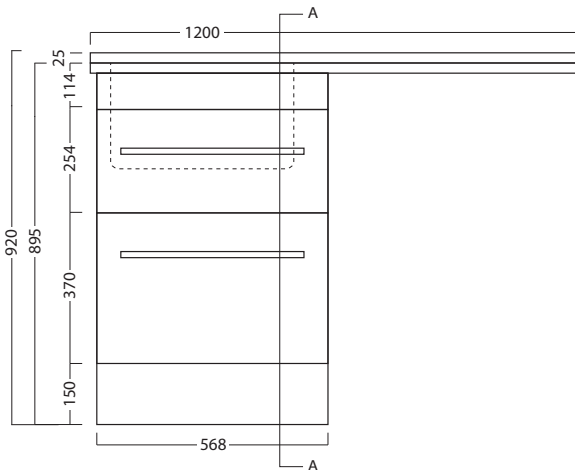

DESCRIPTION

600 Laundry Cabinet, 2 Drawers, with 1200 Horoi Stainless Steel Top - **J Rail Handle**

PRODUCT CODE

LUS60 / LUS60M

Dimensions	W 1200 x H 920 x D 600 (mm)
Finishes	White Gloss paint or Melamine.
Top	Stainless steel with tub (left or right overhang with sink centred over drawers).
Handle	Recessed Silver J Rail
Origin	New Zealand made cabinetry.
Features	Choice of left or right overhang (sink centred over drawers). 2 Drawers with soft-close. Our Melamine is a low-pressure laminate. See website for all finish colours.

TECHNICAL DRAWINGS

Stainless Steel Top & Sink (left)

Drawers

Side Section

NOTES

*Additional Cost. Accessories not included. Drawing indicates the technical measurement only and is not a reflection of how the product will look. Sizes are nominal only. All drawings in millimeters. Drawings not to scale. Nov 2024.

DESCRIPTION

600 Laundry Cabinet, 2 Drawers, with 1200 Horoi Stainless Steel Top - **Pull Handle**

PRODUCT CODE

LUS60 / LUS60M

Dimensions W 1200 x H 920 x D 600 (mm)

Finishes White Gloss paint or Melamine.

Top Stainless steel with tub (left or right overhang with sink centred over drawers).

TECHNICAL DRAWINGS

Stainless Steel Top & Sink (left)

Internal Drawers

Drawers with Overhang

Side Section

NOTES

*Additional Cost. Accessories not included. Drawing indicates the technical measurement only and is not a reflection of how the product will look. Sizes are nominal only. All drawings in millimeters. Drawings not to scale. Nov 2024.