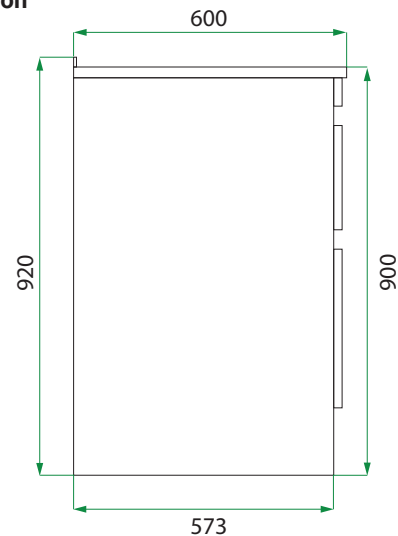

DESCRIPTION

600 Laundry Cabinet, 2 Drawers, with 1200 Horoi Stainless Steel Top - **J Rail Handle**

PRODUCT CODE

LUS60 / LUS60M

Dimensions	W 1200	x H 920	x D 600	(mm)
Finishes	White Gloss paint or Melamine.			
Top	Stainless steel with tub (left or right overhang with sink centred over drawers).			
Handle	Recessed Silver J Rail			
Origin	New Zealand made cabinetry.			
Features	Choice of left or right overhang (sink centred over drawers). 2 Drawers with soft-close. Our Melamine is a low-pressure laminate. See website for all finish colours.			

TECHNICAL DRAWINGS

Stainless Steel Top & Sink (Right)

Drawers

Side Section

NOTES

*Additional Cost. Accessories not included. Drawing indicates the technical measurement only and is not a reflection of how the product will look. Sizes are nominal only. All drawings in millimeters. Drawings not to scale. Nov 2024.

DESCRIPTION

600 Laundry Cabinet, 2 Drawers, with 1200 Horoi Stainless Steel Top - **Pull Handle**

PRODUCT CODE

LUS60 / LUS60M

Dimensions W 1200 x H 920 x D 600 (mm)

Finishes White Gloss paint or Melamine.

Top Stainless steel with tub (left or right overhang with sink centred over drawers).