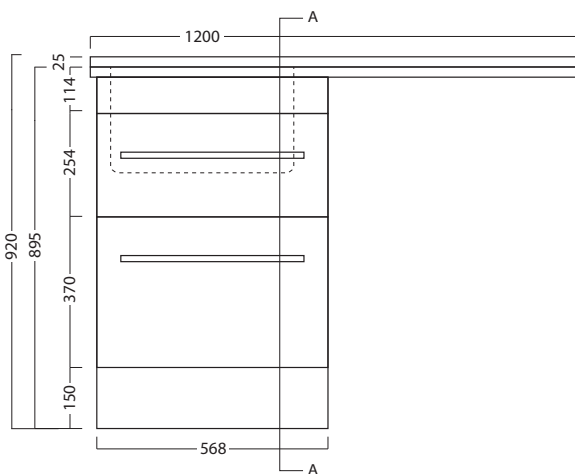

DESCRIPTION

600 Laundry Cabinet, 2 Drawers, with 1200 Horoi Stainless Steel Top - **Pull Handle**

PRODUCT CODE

LUS60 / LUS60M

Dimensions W 1200 x H 920 x D 600 (mm)

Finishes White Gloss paint or Melamine.

Top Stainless steel with tub (left or right overhang with sink centred over drawers).

TECHNICAL DRAWINGS

Stainless Steel Top & Sink (left)

Internal Drawers

Drawers with Overhang

Side Section

NOTES

*Additional Cost. Accessories not included. Drawing indicates the technical measurement only and is not a reflection of how the product will look. Sizes are nominal only. All drawings in millimeters. Drawings not to scale. Nov 2024.