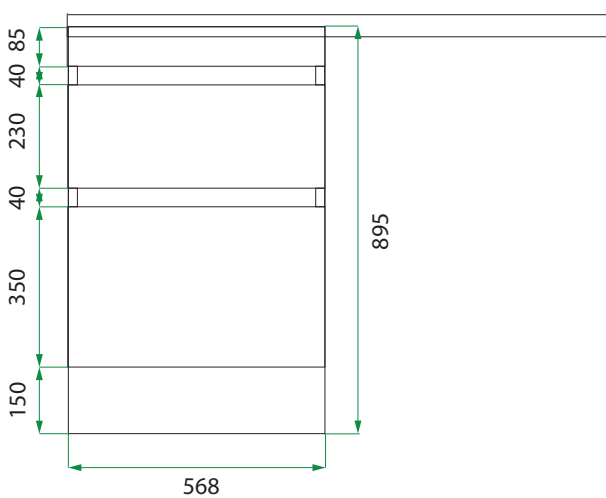

DESCRIPTION

600 Laundry Cabinet, 2 Drawers, with 1200 Horoi Stainless Steel Top - **J Rail Handle**

PRODUCT CODE

LUS60 / LUS60M

Dimensions	W 1200	x H 920	x D 600	(mm)
Finishes	White Gloss paint or Melamine.			
Top	Stainless steel with tub (left or right overhang with sink centred over drawers).			
Handle	Recessed Silver J Rail			
Origin	New Zealand made cabinetry.			
Features	Choice of left or right overhang (sink centred over drawers). 2 Drawers with soft-close. Our Melamine is a low-pressure laminate. See website for all finish colours.			

TECHNICAL DRAWINGS

Stainless Steel Top & Sink (left)

Drawers

Side Section

NOTES

*Additional Cost. Accessories not included. Drawing indicates the technical measurement only and is not a reflection of how the product will look. Sizes are nominal only. All drawings in millimeters. Drawings not to scale. Nov 2024.

DESCRIPTION

600 Laundry Cabinet, 2 Drawers, with 1200 Horoi Stainless Steel Top - **Pull Handle**

PRODUCT CODE

LUS60 / LUS60M

Dimensions W 1200 x H 920 x D 600 (mm)

Finishes White Gloss paint or Melamine.

Top Stainless steel with tub (left or right overhang with sink centred over drawers).