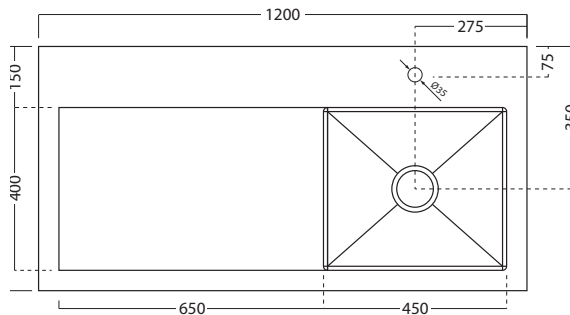

TECHNICAL DRAWINGS

Stainless Steel Top & Sink (left)

Internal Drawers

Drawers with Overhang

Side Section

NOTES

*Additional Cost. Accessories not included. Drawing indicates the technical measurement only and is not a reflection of how the product will look. Sizes are nominal only. All drawings in millimeters. Drawings not to scale. Nov 2024.

DESCRIPTION

600 Laundry Cabinet, 2 Drawers, with 1200 Horoi Stainless Steel Top - **Pull Handle**

PRODUCT CODE

LUS60 / LUS60M

Dimensions W 1200 x H 920 x D 600 (mm)

Finishes White Gloss paint or Melamine.

Top Stainless steel with tub (left or right overhang with sink centred over drawers).