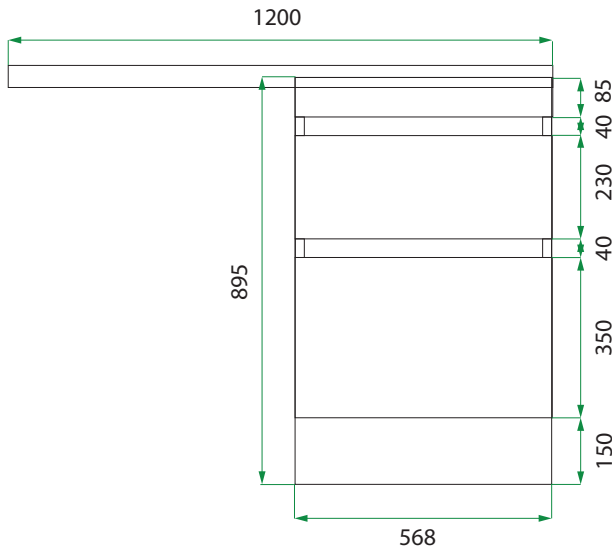

DESCRIPTION

600 Laundry Cabinet, 2 Drawers, with 1200 Horoi Stainless Steel Top - **J Rail Handle**

PRODUCT CODE

LUS60 / LUS60M

Dimensions	W 1200	x H 920	x D 600	(mm)
Finishes	White Gloss paint or Melamine.			
Top	Stainless steel with tub (left or right overhang with sink centred over drawers).			
Handle	Recessed Silver J Rail			
Origin	New Zealand made cabinetry.			
Features	Choice of left or right overhang (sink centred over drawers). 2 Drawers with soft-close. Our Melamine is a low-pressure laminate. See website for all finish colours.			

TECHNICAL DRAWINGS

Stainless Steel Top & Sink (Right)

Drawers

Side Section

NOTES

*Additional Cost. Accessories not included. Drawing indicates the technical measurement only and is not a reflection of how the product will look. Sizes are nominal only. All drawings in millimeters. Drawings not to scale. Nov 2024.

DESCRIPTION

600 Laundry Cabinet, 2 Drawers, with 1200 Horoi Stainless Steel Top - **Pull Handle**

PRODUCT CODE

LUS60 / LUS60M

Dimensions W 1200 x H 920 x D 600 (mm)

Finishes White Gloss paint or Melamine.

Top Stainless steel with tub (left or right overhang with sink centred over drawers).