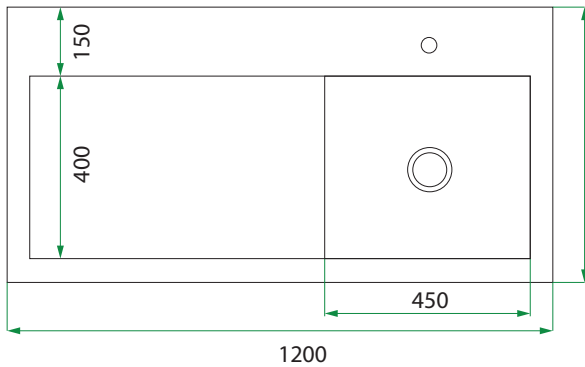

TECHNICAL DRAWINGS

Stainless Steel Top & Sink (left)

Drawers

Side Section

NOTES

*Additional Cost. Accessories not included. Drawing indicates the technical measurement only and is not a reflection of how the product will look. Sizes are nominal only. All drawings in millimeters. Drawings not to scale. Nov 2024.

DESCRIPTION

600 Laundry Cabinet, 2 Drawers, with 1200 Horoi Stainless Steel Top - **J Rail Handle**

PRODUCT CODE

LUS60 / LUS60M

Dimensions	W 1200	x H 920	x D 600	(mm)
Finishes	White Gloss paint or Melamine.			
Top	Stainless steel with tub (left or right overhang with sink centred over drawers).			
Handle	Recessed Silver J Rail			
Origin	New Zealand made cabinetry.			
Features	Choice of left or right overhang (sink centred over drawers). 2 Drawers with soft-close. Our Melamine is a low-pressure laminate. See website for all finish colours.			

TECHNICAL DRAWINGS

Stainless Steel Top & Sink (Right)

Drawers

Side Section

NOTES

*Additional Cost. Accessories not included. Drawing indicates the technical measurement only and is not a reflection of how the product will look. Sizes are nominal only. All drawings in millimeters. Drawings not to scale. Nov 2024.

DESCRIPTION

600 Laundry Cabinet, 2 Drawers, with 1200 Horoi Stainless Steel Top - **Pull Handle**

PRODUCT CODE

LUS60 / LUS60M

Dimensions W 1200 x H 920 x D 600 (mm)

Finishes White Gloss paint or Melamine.

Top Stainless steel with tub (left or right overhang with sink centred over drawers).