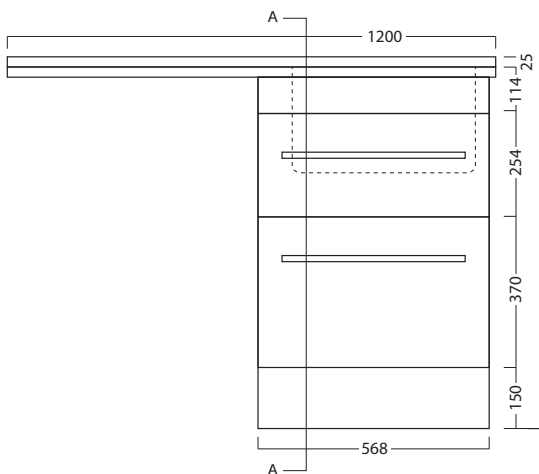

DESCRIPTION

600 Laundry Cabinet, 2 Drawers, with 1200 Horoi Stainless Steel Top - **Pull Handle**

PRODUCT CODE

LUS60 / LUS60M

Dimensions W 1200 x H 920 x D 600 (mm)

Finishes White Gloss paint or Melamine.

Top Stainless steel with tub (left or right overhang with sink centred over drawers).

TECHNICAL DRAWINGS

Stainless Steel Top & Sink (left)

Internal Drawers

Drawers with Overhang

Side Section

NOTES

*Additional Cost. Accessories not included. Drawing indicates the technical measurement only and is not a reflection of how the product will look. Sizes are nominal only. All drawings in millimeters. Drawings not to scale. Nov 2024.