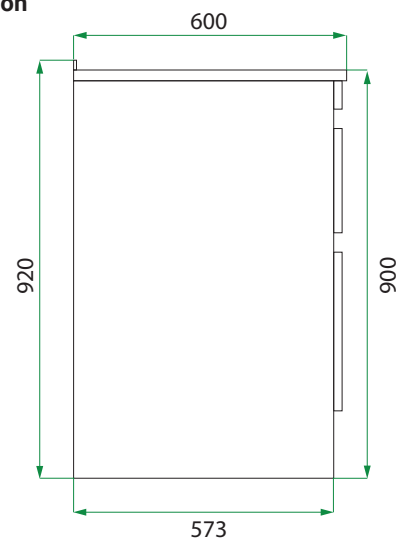

DESCRIPTION

600 Laundry Cabinet, 2 Drawers, with 1200 Horoi Stainless Steel Top - **J Rail Handle**

PRODUCT CODE

LUS60 / LUS60M

Dimensions	W 1200	x H 920	x D 600	(mm)
Finishes	White Gloss paint or Melamine.			
Top	Stainless steel with tub (left or right overhang with sink centred over drawers).			
Handle	Recessed Silver J Rail			
Origin	New Zealand made cabinetry.			
Features	Choice of left or right overhang (sink centred over drawers). 2 Drawers with soft-close. Our Melamine is a low-pressure laminate. See website for all finish colours.			

TECHNICAL DRAWINGS

Stainless Steel Top & Sink (left)

Drawers

Side Section

NOTES

*Additional Cost. Accessories not included. Drawing indicates the technical measurement only and is not a reflection of how the product will look. Sizes are nominal only. All drawings in millimeters. Drawings not to scale. Nov 2024.

DESCRIPTION

600 Laundry Cabinet, 2 Drawers, with 1200 Horoi Stainless Steel Top - **Pull Handle**

PRODUCT CODE

LUS60 / LUS60M

Dimensions W 1200 x H 920 x D 600 (mm)

Finishes White Gloss paint or Melamine.

Top Stainless steel with tub (left or right overhang with sink centred over drawers).