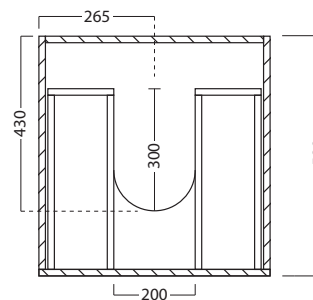

DESCRIPTION

600 Laundry Cabinet, 2 Drawers, with 1200 Horoi Stainless Steel Top - **Pull Handle**

PRODUCT CODE

LUS60 / LUS60M

Dimensions W 1200 x H 920 x D 600 (mm)

Finishes White Gloss paint or Melamine.

Top Stainless steel with tub (left or right overhang with sink centred over drawers).

TECHNICAL DRAWINGS

Stainless Steel Top & Sink (left)

Internal Drawers

Drawers with Overhang

Side Section

NOTES

*Additional Cost. Accessories not included. Drawing indicates the technical measurement only and is not a reflection of how the product will look. Sizes are nominal only. All drawings in millimeters. Drawings not to scale. Nov 2024.