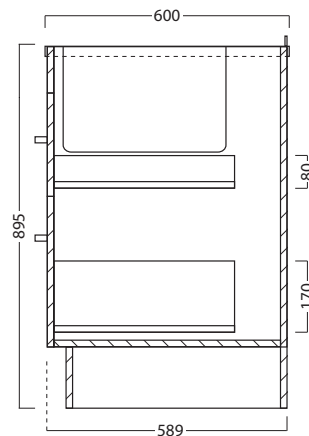

DESCRIPTION

600 Laundry Cabinet, 2 Drawers, with 1200 Horoi Stainless Steel Top - **Pull Handle**

PRODUCT CODE

LUS60 / LUS60M

Dimensions W 1200 x H 920 x D 600 (mm)

Finishes White Gloss paint or Melamine.

Top Stainless steel with tub (left or right overhang with sink centred over drawers).

TECHNICAL DRAWINGS

Stainless Steel Top & Sink (left)

Internal Drawers

Drawers with Overhang

Side Section

NOTES

*Additional Cost. Accessories not included. Drawing indicates the technical measurement only and is not a reflection of how the product will look. Sizes are nominal only. All drawings in millimeters. Drawings not to scale. Nov 2024.