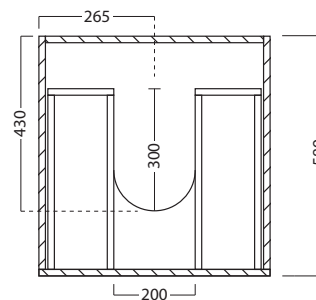

DESCRIPTION

600 Laundry Cabinet, 2 Drawers, with 1200 Horoi Stainless Steel Top - **Pull Handle**

PRODUCT CODE

LUS60 / LUS60M

Dimensions W 1200 x H 920 x D 600 (mm)

Finishes White Gloss paint or Melamine.

Top Stainless steel with tub (left or right overhang with sink centred over drawers).

TECHNICAL DRAWINGS

Stainless Steel Top & Sink (left)

Internal Drawers

Drawers with Overhang

Side Section

NOTES

*Additional Cost. Accessories not included. Drawing indicates the technical measurement only and is not a reflection of how the product will look. Sizes are nominal only. All drawings in millimeters. Drawings not to scale. Nov 2024.