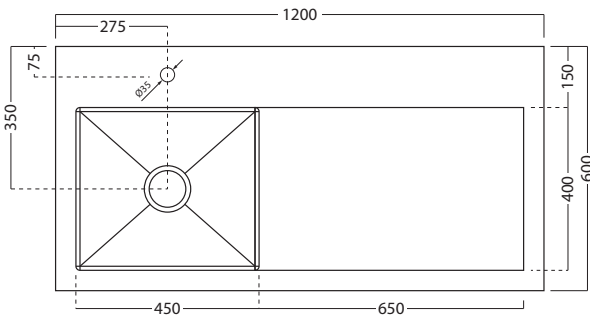

TECHNICAL DRAWINGS

Stainless Steel Top & Sink (Right)

Drawers

Side Section

NOTES

*Additional Cost. Accessories not included. Drawing indicates the technical measurement only and is not a reflection of how the product will look. Sizes are nominal only. All drawings in millimeters. Drawings not to scale. Nov 2024.

DESCRIPTION

600 Laundry Cabinet, 2 Drawers, with 1200 Horoi Stainless Steel Top - **Pull Handle**

PRODUCT CODE

LUS60 / LUS60M

Dimensions W 1200 x H 920 x D 600 (mm)

Finishes White Gloss paint or Melamine.

Top Stainless steel with tub (left or right overhang with sink centred over drawers).

TECHNICAL DRAWINGS

Stainless Steel Top & Sink (left)

Internal Drawers

Drawers with Overhang

Side Section

NOTES

*Additional Cost. Accessories not included. Drawing indicates the technical measurement only and is not a reflection of how the product will look. Sizes are nominal only. All drawings in millimeters. Drawings not to scale. Nov 2024.