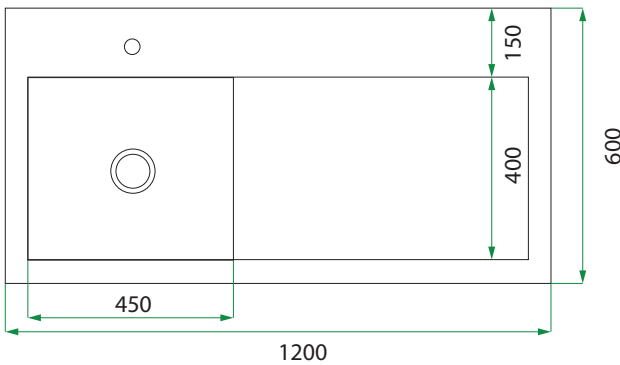

DESCRIPTION

600 Laundry Cabinet, 2 Drawers, with 1200 Horoi Stainless Steel Top - **J Rail Handle**

PRODUCT CODE

LUS60 / LUS60M

Dimensions	W 1200	x H 920	x D 600	(mm)
Finishes	White Gloss paint or Melamine.			
Top	Stainless steel with tub (left or right overhang with sink centred over drawers).			
Handle	Recessed Silver J Rail			
Origin	New Zealand made cabinetry.			
Features	Choice of left or right overhang (sink centred over drawers). 2 Drawers with soft-close. Our Melamine is a low-pressure laminate. See website for all finish colours.			

TECHNICAL DRAWINGS

Stainless Steel Top & Sink (left)

Drawers

Side Section

NOTES

*Additional Cost. Accessories not included. Drawing indicates the technical measurement only and is not a reflection of how the product will look. Sizes are nominal only. All drawings in millimeters. Drawings not to scale. Nov 2024.

DESCRIPTION

600 Laundry Cabinet, 2 Drawers, with 1200 Horoi Stainless Steel Top - **Pull Handle**

PRODUCT CODE

LUS60 / LUS60M

Dimensions W 1200 x H 920 x D 600 (mm)

Finishes White Gloss paint or Melamine.

Top Stainless steel with tub (left or right overhang with sink centred over drawers).