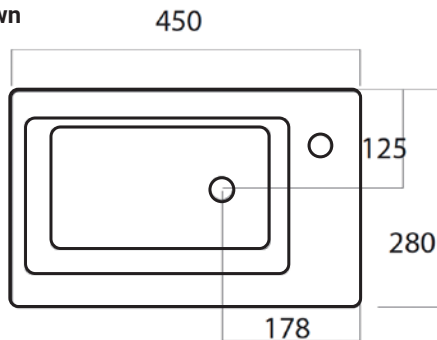

DESCRIPTION

Ice - 1 Door, Wall Hung Vanity with Ceramic Basin

PRODUCT CODE

ICE45WHT / ICE45WHCC

Dimensions	W 450 x H 400 x D 280 (mm)
Finishes	Timber Veneer & Custom Colour Paint
Basin	Ceramic Top with Integrated Basin (No Overflow)
Handle	Chrome Metal Handle
Origin	New Zealand made cabinetry.
Features	<ul style="list-style-type: none"> • Custom Colour Paint – The paint used on our products is polyurethane or UV-based. It is harder and more durable than lacquer finishes. • Timber Veneer finishes are 100% natural, each may have variations in grain and colour. All come stained and sealed with a protective UV finish.

TECHNICAL DRAWINGS

Front

Side

Top Down

NOTES

Accessories not included. Drawing indicates the technical measurement only and is not a reflection of how the product will look. Sizes are nominal only. All drawings in millimeters. Drawings not to scale. August 2024.