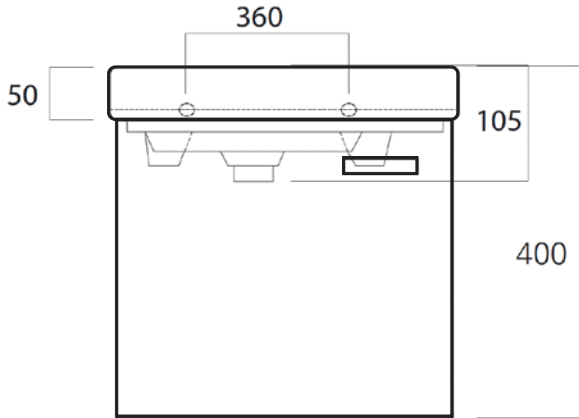

DESCRIPTION

Ice - 1 Door, Wall Hung Vanity with Ceramic Basin

PRODUCT CODE

ICE45WHT / ICE45WHCC

Dimensions	W 450 x H 400 x D 280 (mm)
Finishes	Timber Veneer & Custom Colour Paint
Basin	Ceramic Top with Integrated Basin (No Overflow)
Handle	Chrome Metal Handle
Origin	New Zealand made cabinetry.
Features	<ul style="list-style-type: none"> • Custom Colour Paint – The paint used on our products is polyurethane or UV-based. It is harder and more durable than lacquer finishes. • Timber Veneer finishes are 100% natural, each may have variations in grain and colour. All come stained and sealed with a protective UV finish.

TECHNICAL DRAWINGS

Front

Side

Top Down

NOTES

Accessories not included. Drawing indicates the technical measurement only and is not a reflection of how the product will look. Sizes are nominal only. All drawings in millimeters. Drawings not to scale. August 2024.