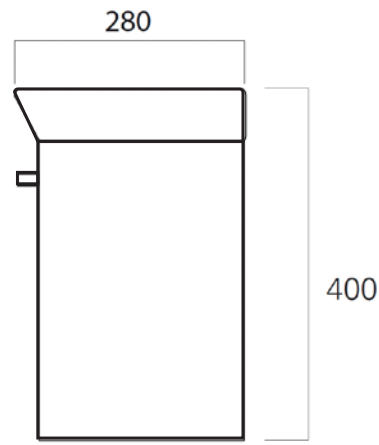

DESCRIPTION

Ice - 1 Door, Wall Hung Vanity with Ceramic Basin

PRODUCT CODE

ICE45WHT / ICE45WHCC

Dimensions	W 450 x H 400 x D 280 (mm)
Finishes	Timber Veneer & Custom Colour Paint
Basin	Ceramic Top with Integrated Basin (No Overflow)
Handle	Chrome Metal Handle
Origin	New Zealand made cabinetry.
Features	<ul style="list-style-type: none"> • Custom Colour Paint – The paint used on our products is polyurethane or UV-based. It is harder and more durable than lacquer finishes. • Timber Veneer finishes are 100% natural, each may have variations in grain and colour. All come stained and sealed with a protective UV finish.

TECHNICAL DRAWINGS

Front

Side

Top Down

NOTES

Accessories not included. Drawing indicates the technical measurement only and is not a reflection of how the product will look. Sizes are nominal only. All drawings in millimeters. Drawings not to scale. August 2024.