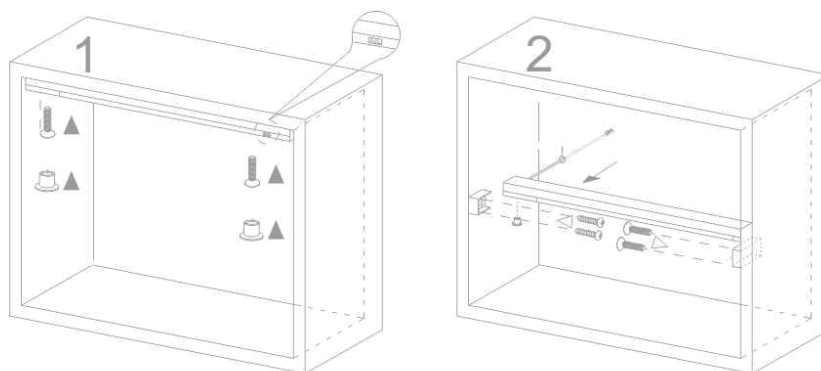

DESCRIPTION

LED Lighting Under Cabinet (1500mm or less)

PRODUCT CODE

EXLED845

Dimensions W 845 x H 19 x D 30 (mm)

Temperature White

- Features
- Installed under cabinets 1500mm or less.
 - Surface mounting type, screw fixings, fixings included.
 - Made of aluminium and acrylic.
 - 15W, 4100K.
 - IP44 rated conforms to CE and ROHS standards.

TECHNICAL DRAWINGS

INSTALLATION

Ø8mm hole for wire

NOTES

Accessories not included. Drawing indicates the technical measurement only and is not a reflection of how the product will look. Sizes are nominal only. All drawings in millimeters. Drawings not to scale. August 2019.