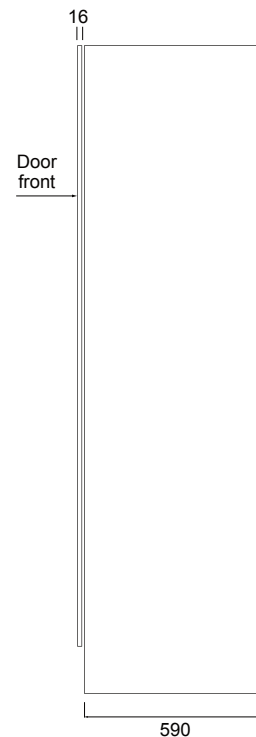

UTILITY CABINET WITH 1 FIXED SHELF

LAUNDRY

DESCRIPTION

Tall Laundry Utility Cabinet, 1 Fixed Shelf, White / Timber Veneer / Melamine

PRODUCT CODE

LTC / LTCT / LTCM

FEATURES

- Dimensions - H 2100 x W 450 x 590 mm
- Available painted White, in Timber Veneer*, or woodgrain effect Melamine.
- The paint used on our products is polyurethane or UV based. Our high-tech process means each panel is painted and heated at least five times, then assembled into the units with a surface that feels silken to the touch.
- Timber veneer finishes are 100% natural, so each have variations in grain and colour, Satin or Gloss finish (Gloss finish 20% surcharge). All come stained and sealed with a protective UV finish.
- Comes with 1 shelf.
Also available with 5 fixed shelves (LTCX5).

TECHNICAL DRAWINGS

Front

Side

NOTES

*Non-stock item. Sizes nominal only. All drawings in millimeters. Drawing indicates the technical measurement only and is not a reflection of how the product will look.