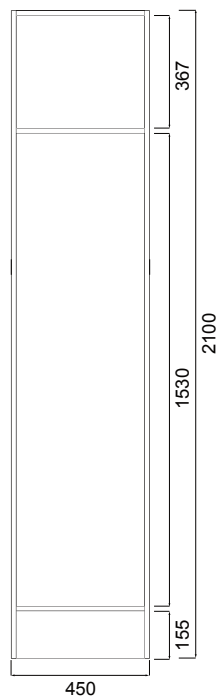

UTILITY CABINET WITH 1 FIXED SHELF

LAUNDRY

DESCRIPTION

Tall Laundry Utility Cabinet, 1 Fixed Shelf, White / Timber Veneer / Melamine

PRODUCT CODE

LTC / LTCT / LTCM

FEATURES

- Dimensions - H 2100 x W 450 x 590 mm
- Available painted White, in Timber Veneer*, or woodgrain effect Melamine.
- The paint used on our products is polyurethane or UV based. Our high-tech process means each panel is painted and heated at least five times, then assembled into the units with a surface that feels silken to the touch.
- Timber veneer finishes are 100% natural, so each have variations in grain and colour, Satin or Gloss finish (Gloss finish 20% surcharge). All come stained and sealed with a protective UV finish.
- Comes with 1 shelf.
Also available with 5 fixed shelves (LTCX5).

TECHNICAL DRAWINGS

Front

Side

NOTES

*Non-stock item. Sizes nominal only. All drawings in millimeters. Drawing indicates the technical measurement only and is not a reflection of how the product will look.