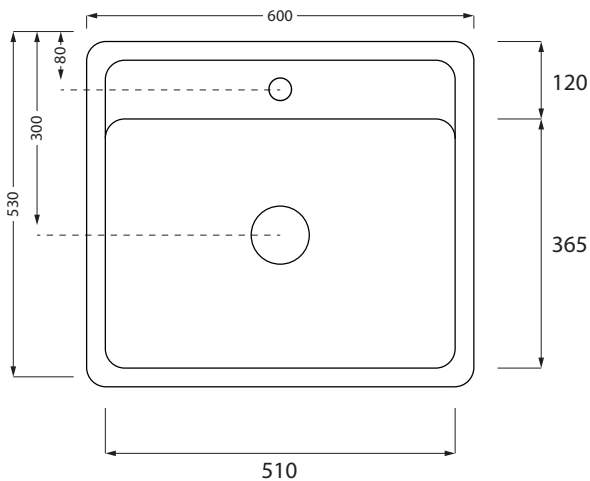

DESCRIPTION

Lancashire Semi-Recessed Laundry Sink

PRODUCT CODE

LANCASHIRE

Dimensions W 600 x H 213 x D 530 (mm)

Water Capacity 33L (to top)

Finish White Gloss

Material Vitreous China

Waste Basket Waste Included

Sink Type Semi-Recessed Laundry Sink

Features

- The traditional design of the Lancashire, made from high-grade ceramic, is crafted to function and perform with ergonomics, easy of use and cleanliness in mind.
- Lancashire laundry sink is semi-recessed into the Kordura benchtop.
- Not compatible with 450 Laundry Cabinets or Accessory Cabinets.

TECHNICAL DRAWINGS

Top Down

Side Section

NOTES

Not sold separately. Tapware & accessories not included. Drawing indicates the technical measurement only and is not a reflection of how the product will look. Sizes are nominal only. All drawings in millimeters. Drawings not to scale. October 2024.