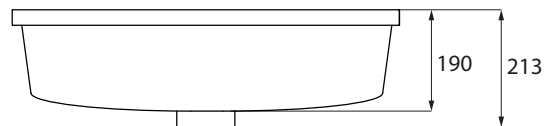

DESCRIPTION

Lancashire Semi-Recessed Laundry Sink

PRODUCT CODE

LANCASHIRE

Dimensions W 600 x H 213 x D 530 (mm)

Water Capacity 33L (to top)

Finish White Gloss

Material Vitreous China

Waste Basket Waste Included

Sink Type Semi-Recessed Laundry Sink

Features

- The traditional design of the Lancashire, made from high-grade ceramic, is crafted to function and perform with ergonomics, easy of use and cleanliness in mind.
- Lancashire laundry sink is semi-recessed into the Kordura benchtop.
- Not compatible with 450 Laundry Cabinets or Accessory Cabinets.

TECHNICAL DRAWINGS

Top Down

Side Section

NOTES

Not sold separately. Tapware & accessories not included. Drawing indicates the technical measurement only and is not a reflection of how the product will look. Sizes are nominal only. All drawings in millimeters. Drawings not to scale. October 2024.