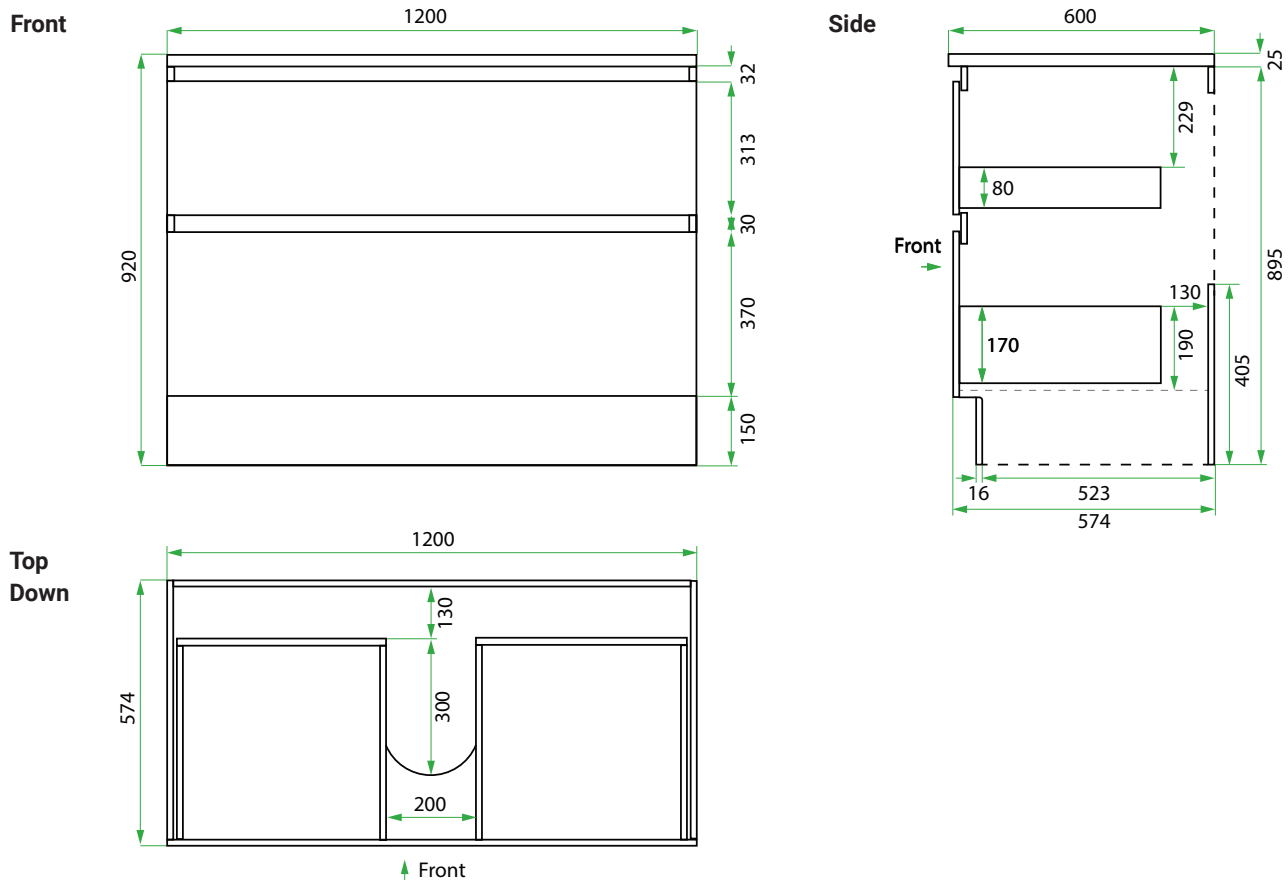

1200 CABINET /

LAUNDRY

DESCRIPTION

1200 Laundry Cabinet, 2 Drawers

PRODUCT CODE

VLUA120D2 / VLUA120D2M / VLUA120D2T / VLUA120D2CC

Dimensions	W 1200 x H 920 x D 600 (mm)
Finishes	White Gloss or Custom Colour Paint*, Melamine or Timber Veneer*.
Kordura	Standard (White) or Colour* (Carrara Marble, Ariston, Ice Crystal, Peak Stone, Akashi Grey or Black Granite)
Handle	Recessed Rail Matching or Aluminium* (Black or Silver): White Gloss or Melamine Only or 45° Handle: Timber Veneer or Custom Colour Paint Only.
Origin	New Zealand made cabinetry
Notes	2 Drawers with soft-close. Choose one of our 7, matte Kordura top finishes (sold per 100mm). See website for all finish colours. Sinks sold separately.

TECHNICAL DRAWINGS

NOTES

*Additional Cost. Accessories not included. See our website for product prices. Drawing indicates the technical measurement only and is not a reflection of how the product will look. Sizes are nominal only. All drawings in millimeters. Drawings not to scale. June 2024.