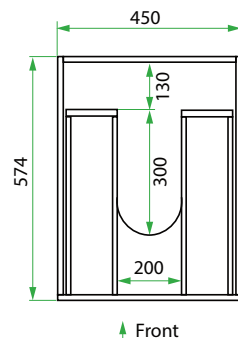

450 CABINET /

LAUNDRY

DESCRIPTION

450 Laundry Cabinet, 1 Drawer

PRODUCT CODE

VLUA45D / VLUA45DM / VLUA45DT / VLUA45DCC

Dimensions	W 450 x H 920 x D 600 (mm)
Finishes	White Gloss or Custom Colour Paint*, Melamine or Timber Veneer*.
Kordura	Standard (White) or Colour* (Carrara Marble, Ariston, Ice Crystal, Peak Stone, Akashi Grey or Black Granite)
Handle	Recessed Rail Matching or Aluminium* (Black or Silver): White Gloss or Melamine Only or 45° Handle: Timber Veneer or Custom Colour Paint Only.
Origin	New Zealand made cabinetry
Notes	1 Drawer with soft-close. Choose one of our 7, matte Kordura top finishes (sold per 100mm). See website for all finish colours. Sinks sold separately.

TECHNICAL DRAWINGS

Front

Side

Top Down

NOTES

*Additional Cost. Accessories not included. See our website for product prices. Drawing indicates the technical measurement only and is not a reflection of how the product will look. Sizes are nominal only. All drawings in millimeters. Drawings not to scale. June 2024.