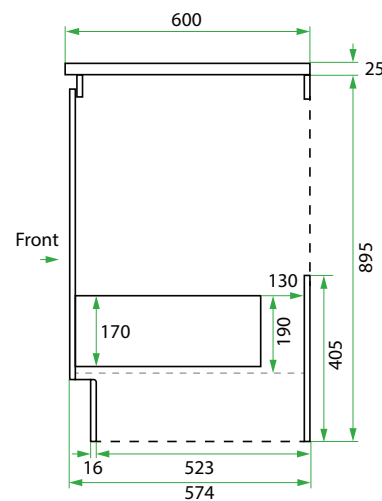

450 CABINET /

LAUNDRY

DESCRIPTION

450 Laundry Cabinet, 1 Drawer

PRODUCT CODE

VLUA45D / VLUA45DM / VLUA45DT / VLUA45DCC

Dimensions	W 450 x H 920 x D 600 (mm)
Finishes	White Gloss or Custom Colour Paint*, Melamine or Timber Veneer*.
Kordura	Standard (White) or Colour* (Carrara Marble, Ariston, Ice Crystal, Peak Stone, Akashi Grey or Black Granite)
Handle	Recessed Rail Matching or Aluminium* (Black or Silver): White Gloss or Melamine Only or 45° Handle: Timber Veneer or Custom Colour Paint Only.
Origin	New Zealand made cabinetry
Notes	1 Drawer with soft-close. Choose one of our 7, matte Kordura top finishes (sold per 100mm). See website for all finish colours. Sinks sold separately.

TECHNICAL DRAWINGS

Front

Side

Top Down

NOTES

*Additional Cost. Accessories not included. See our website for product prices. Drawing indicates the technical measurement only and is not a reflection of how the product will look. Sizes are nominal only. All drawings in millimeters. Drawings not to scale. June 2024.