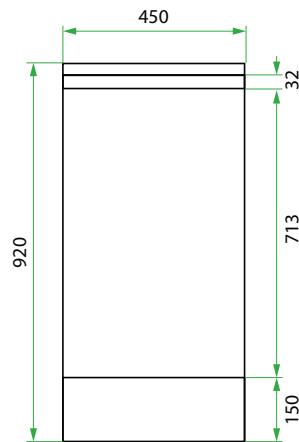

450 CABINET /

LAUNDRY

DESCRIPTION

450 Laundry Cabinet, 1 Drawer

PRODUCT CODE

VLUA45D / VLUA45DM / VLUA45DT / VLUA45DCC

Dimensions	W 450 x H 920 x D 600 (mm)
Finishes	White Gloss or Custom Colour Paint*, Melamine or Timber Veneer*.
Kordura	Standard (White) or Colour* (Carrara Marble, Ariston, Ice Crystal, Peak Stone, Akashi Grey or Black Granite)
Handle	Recessed Rail Matching or Aluminium* (Black or Silver): White Gloss or Melamine Only or 45° Handle: Timber Veneer or Custom Colour Paint Only.
Origin	New Zealand made cabinetry
Notes	1 Drawer with soft-close. Choose one of our 7, matte Kordura top finishes (sold per 100mm). See website for all finish colours. Sinks sold separately.

TECHNICAL DRAWINGS

Front

Side

Top Down

NOTES

*Additional Cost. Accessories not included. See our website for product prices. Drawing indicates the technical measurement only and is not a reflection of how the product will look. Sizes are nominal only. All drawings in millimeters. Drawings not to scale. June 2024.