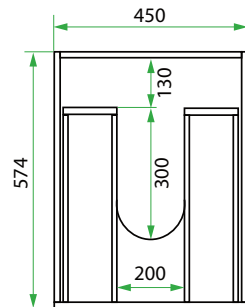

## PRODUCT CODE

VLUA45D2 / VLUA45D2M / VLUA45D2T / VLUA45D2CC

<b>Dimensions</b>	W 450 x H 920 x D 600 (mm)
<b>Finishes</b>	White Gloss or Custom Colour Paint*, Melamine or Timber Veneer*.
<b>Kordura</b>	Standard (White) or Colour* (Carrara Marble, Ariston, Ice Crystal, Peak Stone, Akashi Grey or Black Granite)
<b>Handle</b>	<b>Recessed Rail Matching</b> or Aluminium* (Black or Silver): White Gloss or Melamine Only or <b>45° Handle:</b> Timber Veneer or Custom Colour Paint Only.
<b>Origin</b>	New Zealand made cabinetry
<b>Notes</b>	2 Drawers with soft-close. Choose one of our 7, matte Kordura top finishes (sold per 100mm). See website for all finish colours. Sinks sold separately.

## TECHNICAL DRAWINGS

Front

Side

Top  
Down

↑ Front

## NOTES

\*Additional Cost. Accessories not included. See our website for product prices. Drawing indicates the technical measurement only and is not a reflection of how the product will look. Sizes are nominal only. All drawings in millimeters. Drawings not to scale. June 2024.