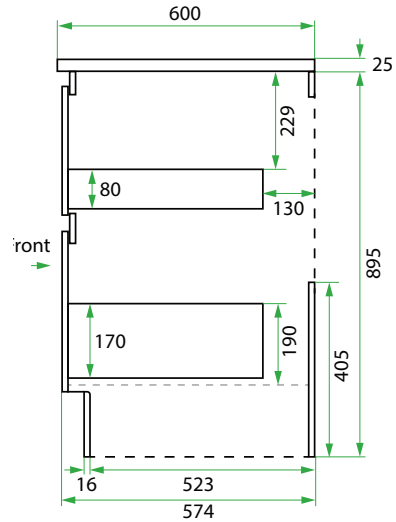

## PRODUCT CODE

VLUA45D2 / VLUA45D2M / VLUA45D2T / VLUA45D2CC

<b>Dimensions</b>	W 450 x H 920 x D 600 (mm)
<b>Finishes</b>	White Gloss or Custom Colour Paint*, Melamine or Timber Veneer*.
<b>Kordura</b>	Standard (White) or Colour* (Carrara Marble, Ariston, Ice Crystal, Peak Stone, Akashi Grey or Black Granite)
<b>Handle</b>	<b>Recessed Rail Matching</b> or Aluminium* (Black or Silver): White Gloss or Melamine Only or <b>45° Handle:</b> Timber Veneer or Custom Colour Paint Only.
<b>Origin</b>	New Zealand made cabinetry
<b>Notes</b>	2 Drawers with soft-close. Choose one of our 7, matte Kordura top finishes (sold per 100mm). See website for all finish colours. Sinks sold separately.

## TECHNICAL DRAWINGS

Front

Side

Top  
Down

↑ Front

## NOTES

\*Additional Cost. Accessories not included. See our website for product prices. Drawing indicates the technical measurement only and is not a reflection of how the product will look. Sizes are nominal only. All drawings in millimeters. Drawings not to scale. June 2024.