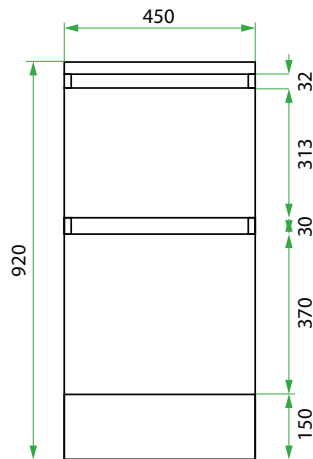

## PRODUCT CODE

VLUA45D2 / VLUA45D2M / VLUA45D2T / VLUA45D2CC

<b>Dimensions</b>	W 450 x H 920 x D 600 (mm)
<b>Finishes</b>	White Gloss or Custom Colour Paint*, Melamine or Timber Veneer*.
<b>Kordura</b>	Standard (White) or Colour* (Carrara Marble, Ariston, Ice Crystal, Peak Stone, Akashi Grey or Black Granite)
<b>Handle</b>	<b>Recessed Rail Matching</b> or Aluminium* (Black or Silver): White Gloss or Melamine Only or <b>45° Handle:</b> Timber Veneer or Custom Colour Paint Only.
<b>Origin</b>	New Zealand made cabinetry
<b>Notes</b>	2 Drawers with soft-close. Choose one of our 7, matte Kordura top finishes (sold per 100mm). See website for all finish colours. Sinks sold separately.

## TECHNICAL DRAWINGS

Front

Side

Top  
Down

↑ Front

## NOTES

\*Additional Cost. Accessories not included. See our website for product prices. Drawing indicates the technical measurement only and is not a reflection of how the product will look. Sizes are nominal only. All drawings in millimeters. Drawings not to scale. June 2024.