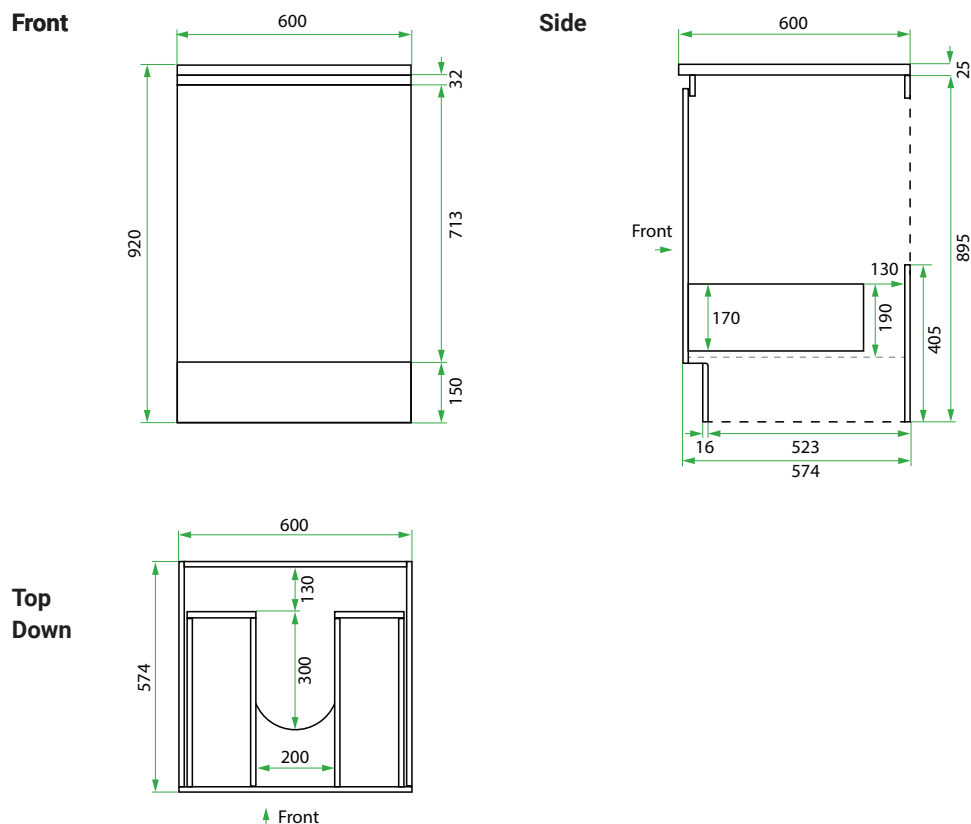

600 CABINET /

LAUNDRY

DESCRIPTION

600 Laundry Cabinet, 1 Drawer

PRODUCT CODE

VLUA60D / VLUA60DM / VLUA60DT / VLUA60DCC

Dimensions	W 600 x H 920 x D 600 (mm)
Finishes	White Gloss or Custom Colour Paint*, Melamine or Timber Veneer*.
Kordura	Standard (White) or Colour* (Carrara Marble, Ariston, Ice Crystal, Peak Stone, Akashi Grey or Black Granite)
Handle	Recessed Rail Matching or Aluminium* (Black or Silver): White Gloss or Melamine Only or 45° Handle: Timber Veneer or Custom Colour Paint Only.
Origin	New Zealand made cabinetry
Notes	1 Drawer with soft-close. Choose one of our 7, matte Kordura top finishes (sold per 100mm). See website for all finish colours. Sinks sold separately.

TECHNICAL DRAWINGS

NOTES

*Additional Cost. Accessories not included. See our website for product prices. Drawing indicates the technical measurement only and is not a reflection of how the product will look. Sizes are nominal only. All drawings in millimeters. Drawings not to scale. June 2024.