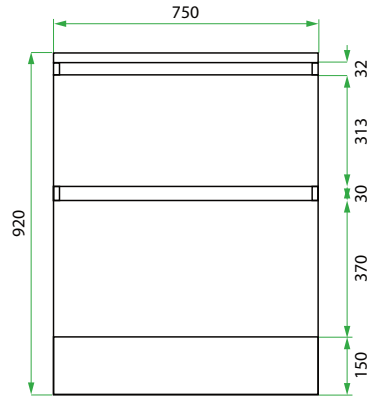

750 CABINET /

LAUNDRY

DESCRIPTION

750 Laundry Cabinet, 2 Drawers

PRODUCT CODE

VLUA675D2 / VLUA75D2M / VLUA75D2T / VLUA75D2CC

Dimensions	W 750 x H 920 x D 600 (mm)
Finishes	White Gloss or Custom Colour Paint*, Melamine or Timber Veneer*.
Kordura	Standard (White) or Colour* (Carrara Marble, Ariston, Ice Crystal, Peak Stone, Akashi Grey or Black Granite)
Handle	Recessed Rail Matching or Aluminium* (Black or Silver): White Gloss or Melamine Only or 45° Handle: Timber Veneer or Custom Colour Paint Only.
Origin	New Zealand made cabinetry
Notes	2 Drawers with soft-close. Choose one of our 7, matte Kordura top finishes (sold per 100mm). See website for all finish colours. Sinks sold separately.

TECHNICAL DRAWINGS

Front

Side

Top
Down

NOTES

*Additional Cost. Accessories not included. See our website for product prices. Drawing indicates the technical measurement only and is not a reflection of how the product will look. Sizes are nominal only. All drawings in millimeters. Drawings not to scale. June 2024.