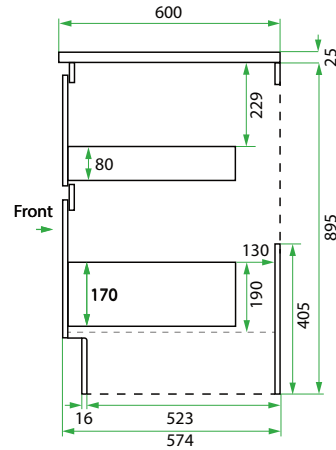

750 CABINET /

LAUNDRY

DESCRIPTION

750 Laundry Cabinet, 2 Drawers

PRODUCT CODE

VLUA675D2 / VLUA75D2M / VLUA75D2T / VLUA75D2CC

Dimensions	W 750 x H 920 x D 600 (mm)
Finishes	White Gloss or Custom Colour Paint*, Melamine or Timber Veneer*.
Kordura	Standard (White) or Colour* (Carrara Marble, Ariston, Ice Crystal, Peak Stone, Akashi Grey or Black Granite)
Handle	Recessed Rail Matching or Aluminium* (Black or Silver): White Gloss or Melamine Only or 45° Handle: Timber Veneer or Custom Colour Paint Only.
Origin	New Zealand made cabinetry
Notes	2 Drawers with soft-close. Choose one of our 7, matte Kordura top finishes (sold per 100mm). See website for all finish colours. Sinks sold separately.

TECHNICAL DRAWINGS

Front

Side

Top
Down

NOTES

*Additional Cost. Accessories not included. See our website for product prices. Drawing indicates the technical measurement only and is not a reflection of how the product will look. Sizes are nominal only. All drawings in millimeters. Drawings not to scale. June 2024.