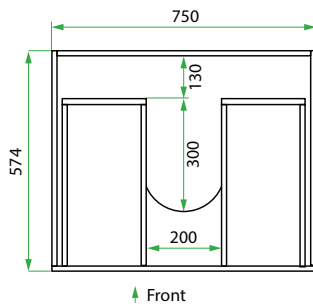

750 CABINET /

LAUNDRY

DESCRIPTION

750 Laundry Cabinet, 2 Drawers

PRODUCT CODE

VLUA675D2 / VLUA75D2M / VLUA75D2T / VLUA75D2CC

Dimensions	W 750 x H 920 x D 600 (mm)
Finishes	White Gloss or Custom Colour Paint*, Melamine or Timber Veneer*.
Kordura	Standard (White) or Colour* (Carrara Marble, Ariston, Ice Crystal, Peak Stone, Akashi Grey or Black Granite)
Handle	Recessed Rail Matching or Aluminium* (Black or Silver): White Gloss or Melamine Only or 45° Handle: Timber Veneer or Custom Colour Paint Only.
Origin	New Zealand made cabinetry
Notes	2 Drawers with soft-close. Choose one of our 7, matte Kordura top finishes (sold per 100mm). See website for all finish colours. Sinks sold separately.

TECHNICAL DRAWINGS

Front

Side

Top
Down

NOTES

*Additional Cost. Accessories not included. See our website for product prices. Drawing indicates the technical measurement only and is not a reflection of how the product will look. Sizes are nominal only. All drawings in millimeters. Drawings not to scale. June 2024.