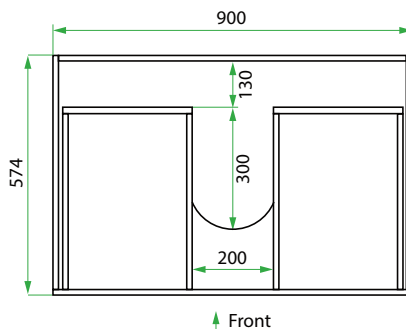

900 CABINET /

LAUNDRY

DESCRIPTION

900 Laundry Cabinet, 2 Drawers

PRODUCT CODE

VLUA90D2 / VLUA90D2M / VLUA90D2T / VLUA90D2CC

Dimensions	W 900 x H 920 x D 600 (mm)
Finishes	White Gloss or Custom Colour Paint*, Melamine or Timber Veneer*.
Kordura	Standard (White) or Colour* (Carrara Marble, Ariston, Ice Crystal, Peak Stone, Akashi Grey or Black Granite)
Handle	Recessed Rail Matching or Aluminium* (Black or Silver): White Gloss or Melamine Only or 45° Handle: Timber Veneer or Custom Colour Paint Only.
Origin	New Zealand made cabinetry
Notes	2 Drawers with soft-close. Choose one of our 7, matte Kordura top finishes (sold per 100mm). See website for all finish colours. Sinks sold separately.

TECHNICAL DRAWINGS

Front

Side

Top Down

NOTES

*Additional Cost. Accessories not included. See our website for product prices. Drawing indicates the technical measurement only and is not a reflection of how the product will look. Sizes are nominal only. All drawings in millimeters. Drawings not to scale. June 2024.