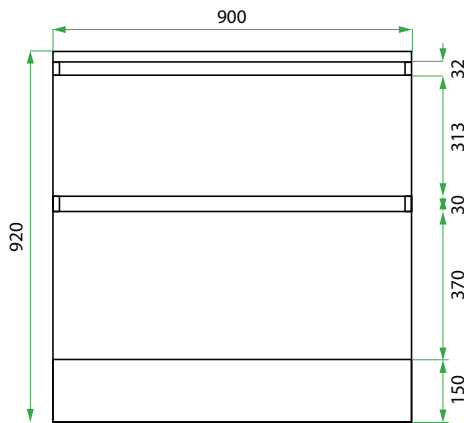

900 CABINET /

LAUNDRY

DESCRIPTION

900 Laundry Cabinet, 2 Drawers

PRODUCT CODE

VLUA90D2 / VLUA90D2M / VLUA90D2T / VLUA90D2CC

Dimensions	W 900 x H 920 x D 600 (mm)
Finishes	White Gloss or Custom Colour Paint*, Melamine or Timber Veneer*.
Kordura	Standard (White) or Colour* (Carrara Marble, Ariston, Ice Crystal, Peak Stone, Akashi Grey or Black Granite)
Handle	Recessed Rail Matching or Aluminium* (Black or Silver): White Gloss or Melamine Only or 45° Handle: Timber Veneer or Custom Colour Paint Only.
Origin	New Zealand made cabinetry
Notes	2 Drawers with soft-close. Choose one of our 7, matte Kordura top finishes (sold per 100mm). See website for all finish colours. Sinks sold separately.

TECHNICAL DRAWINGS

Front

Side

Top Down

NOTES

*Additional Cost. Accessories not included. See our website for product prices. Drawing indicates the technical measurement only and is not a reflection of how the product will look. Sizes are nominal only. All drawings in millimeters. Drawings not to scale. June 2024.