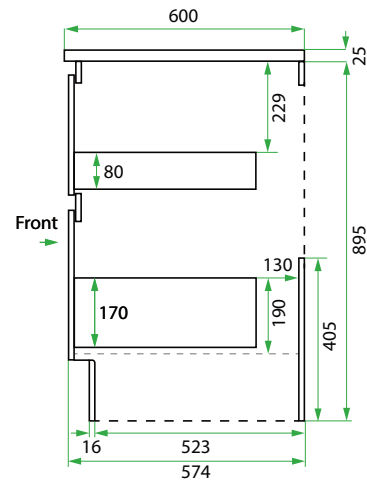

900 CABINET /

LAUNDRY

DESCRIPTION

900 Laundry Cabinet, 2 Drawers

PRODUCT CODE

VLUA90D2 / VLUA90D2M / VLUA90D2T / VLUA90D2CC

Dimensions	W 900 x H 920 x D 600 (mm)
Finishes	White Gloss or Custom Colour Paint*, Melamine or Timber Veneer*.
Kordura	Standard (White) or Colour* (Carrara Marble, Ariston, Ice Crystal, Peak Stone, Akashi Grey or Black Granite)
Handle	Recessed Rail Matching or Aluminium* (Black or Silver): White Gloss or Melamine Only or 45° Handle: Timber Veneer or Custom Colour Paint Only.
Origin	New Zealand made cabinetry
Notes	2 Drawers with soft-close. Choose one of our 7, matte Kordura top finishes (sold per 100mm). See website for all finish colours. Sinks sold separately.

TECHNICAL DRAWINGS

Front

Side

Top Down

NOTES

*Additional Cost. Accessories not included. See our website for product prices. Drawing indicates the technical measurement only and is not a reflection of how the product will look. Sizes are nominal only. All drawings in millimeters. Drawings not to scale. June 2024.