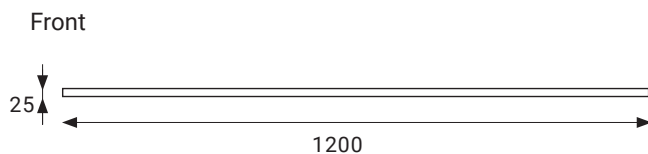

Fixing Mechanism

NOTES

*Additional Cost. Accessories not included. See our website for product prices. Drawing indicates the technical measurement only and is not a reflection of how the product will look. Sizes are nominal only. All drawings in millimeters. Drawings not to scale. Oct 2024.