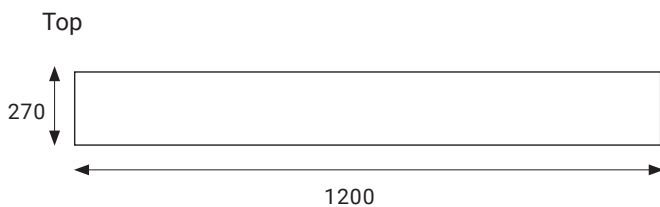

FLOATING SHELF /

LAUNDRY

DESCRIPTION

Modern Laundry Floating Shelf 1200

PRODUCT CODE

LS120 / LS120T / LS120CC

Dimensions W 1200 x H 25 x D 270 (mm)

Finishes White Gloss Paint, Timber Veneer* or Custom Colour* Paint.

Origin New Zealand made cabinetry.

Features

- The paint used on our products is polyurethane or UV based. Our high-tech process means each panel is painted and heated at least five times, for our signature hard paint finish.
- Timber veneer finishes are 100% natural, so each have variations in grain and colour. All come stained and sealed with a protective UV finish.

TECHNICAL DRAWINGS

Fixing Mechanism

NOTES

*Additional Cost. Accessories not included. See our website for product prices. Drawing indicates the technical measurement only and is not a reflection of how the product will look. Sizes are nominal only. All drawings in millimeters. Drawings not to scale. Oct 2024.