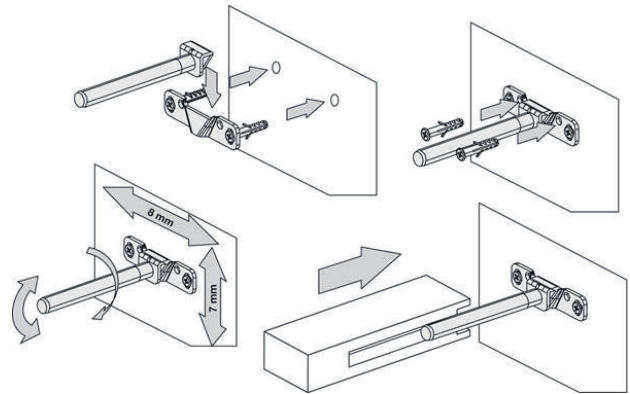

FLOATING SHELF /

LAUNDRY

DESCRIPTION

Modern Laundry Floating Shelf 1200

PRODUCT CODE

LS120 / LS120T / LS120CC

Dimensions W 1200 x H 25 x D 270 (mm)

Finishes White Gloss Paint, Timber Veneer* or Custom Colour* Paint.

TECHNICAL DRAWINGS

Fixing Mechanism

NOTES

*Additional Cost. Accessories not included. See our website for product prices. Drawing indicates the technical measurement only and is not a reflection of how the product will look. Sizes are nominal only. All drawings in millimeters. Drawings not to scale. Oct 2024.