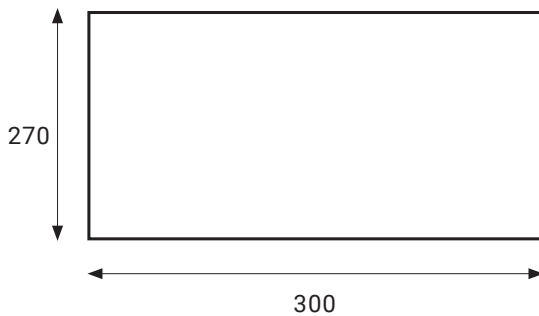

TECHNICAL DRAWINGS

Top