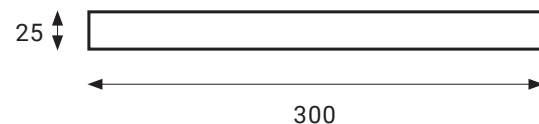

FLOATING SHELF /

LAUNDRY

DESCRIPTION

Modern Laundry Floating Shelf 300

PRODUCT CODE

LS30 / LS30T / LS30CC

Dimensions W 300 x H 25 x D 270 (mm)

Finishes White Gloss Paint, Timber Veneer* or Custom Colour* Paint.

TECHNICAL DRAWINGS

Top

Front

Fixing Mechanism

NOTES

*Additional Cost. Accessories not included. See our website for product prices. Drawing indicates the technical measurement only and is not a reflection of how the product will look. Sizes are nominal only. All drawings in millimeters. Drawings not to scale. Oct 2024.