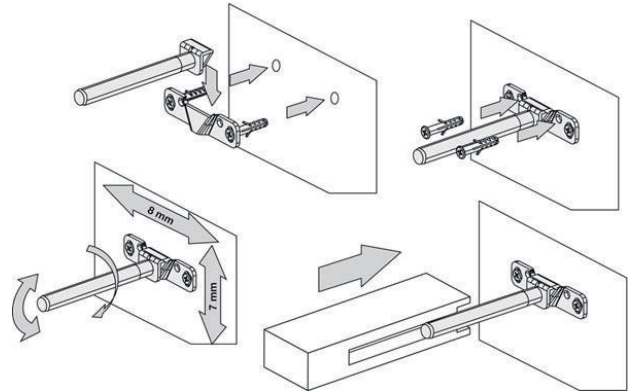

Fixing Mechanism

NOTES

*Additional Cost. Accessories not included. See our website for product prices. Drawing indicates the technical measurement only and is not a reflection of how the product will look. Sizes are nominal only. All drawings in millimeters. Drawings not to scale. Oct 2024.