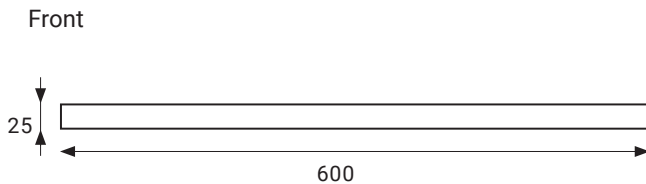

Fixing Mechanism

NOTES

*Additional Cost. Accessories not included. See our website for product prices. Drawing indicates the technical measurement only and is not a reflection of how the product will look. Sizes are nominal only. All drawings in millimeters. Drawings not to scale. Oct 2024.