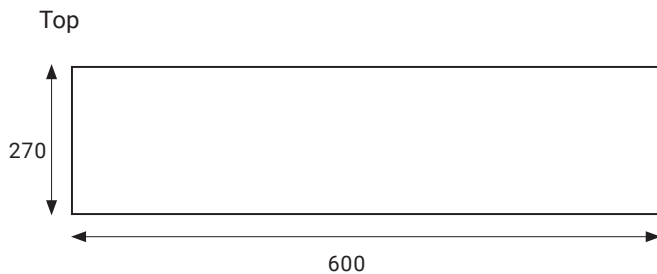

## PRODUCT CODE

LS60 / LS60T / LS60CC

**Dimensions** W 600 x H 25 x D 270 (mm)

**Finishes** White Gloss Paint, Timber Veneer\* or Custom Colour\* Paint.

**Origin** New Zealand made cabinetry.

**Features**

- The paint used on our products is polyurethane or UV based. Our high-tech process means each panel is painted and heated at least five times, for our signature hard paint finish.
- Timber veneer finishes are 100% natural, so each have variations in grain and colour. All come stained and sealed with a protective UV finish.

## TECHNICAL DRAWINGS