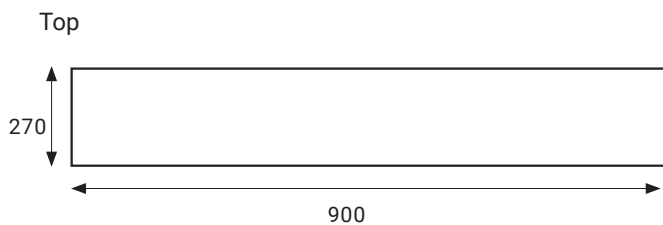

## PRODUCT CODE

LS90 / LS90T / LS90CC

**Dimensions** W 900 x H 25 x D 270 (mm)

**Finishes** White Gloss Paint, Timber Veneer\* or Custom Colour\* Paint.

**Origin** New Zealand made cabinetry.

**Features**

- The paint used on our products is polyurethane or UV based. Our high-tech process means each panel is painted and heated at least five times, for our signature hard paint finish.
- Timber veneer finishes are 100% natural, so each have variations in grain and colour. All come stained and sealed with a protective UV finish.

## TECHNICAL DRAWINGS