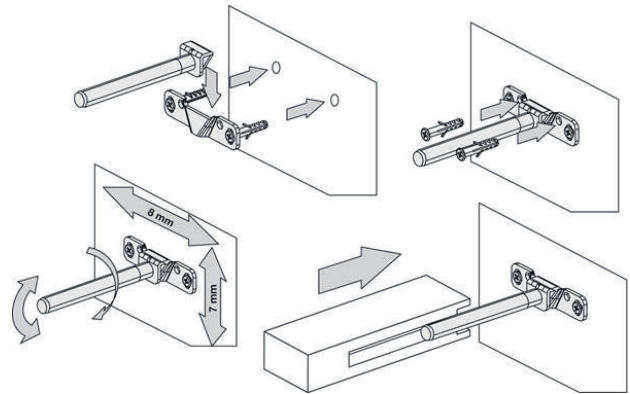

Fixing Mechanism

NOTES

*Additional Cost. Accessories not included. See our website for product prices. Drawing indicates the technical measurement only and is not a reflection of how the product will look. Sizes are nominal only. All drawings in millimeters. Drawings not to scale. Oct 2024.