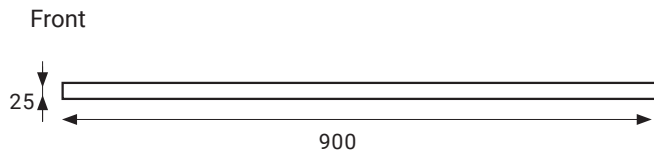

Fixing Mechanism

NOTES

*Additional Cost. Accessories not included. See our website for product prices. Drawing indicates the technical measurement only and is not a reflection of how the product will look. Sizes are nominal only. All drawings in millimeters. Drawings not to scale. Oct 2024.