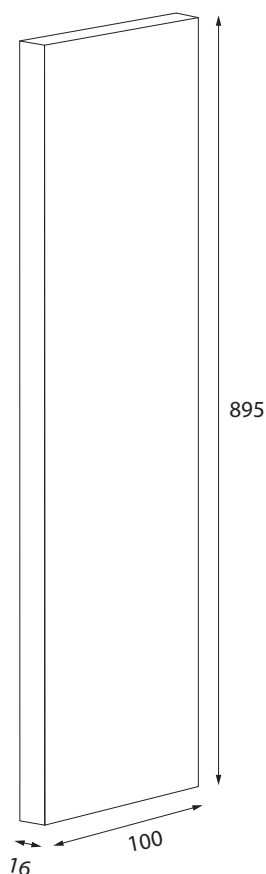

## DESCRIPTION

Standard Packer Panel

## PRODUCT CODE

LPP / LPPM / LPPT / LPPCC

- Dimensions** W 16 x H 895 x D 100 (mm)
- Finishes** White or Custom Colour Paint, Timber Veneer or Melamine
- Origin** New Zealand made cabinetry
- Features** Designed to fill spaces between whiteware & the walls to create a seamless laundry with a 'built in' appearance. See website for all finish colours.

## TECHNICAL DRAWINGS