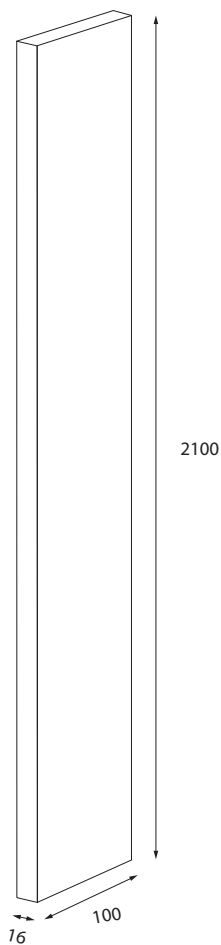

DESCRIPTION

Tall Packer Panel

PRODUCT CODE

LPPTALL / LPPTALLM / LPPTALLT / LPPTALLCC

Dimensions W 16 x H 2100 x D 100 (mm)

Finishes White or Custom Colour Paint, Timber Veneer or Melamine

Origin New Zealand made cabinetry

Features Designed to fill spaces between whiteware & the walls to create a seamless laundry with a 'built in' appearance. See website for all finish colours.

TECHNICAL DRAWINGS

NOTES

*Additional Cost. Accessories not included. Drawing indicates the technical measurement only and is not a reflection of how the product will look. Sizes are nominal only. All drawings in millimeters. Drawings not to scale. June 2024.