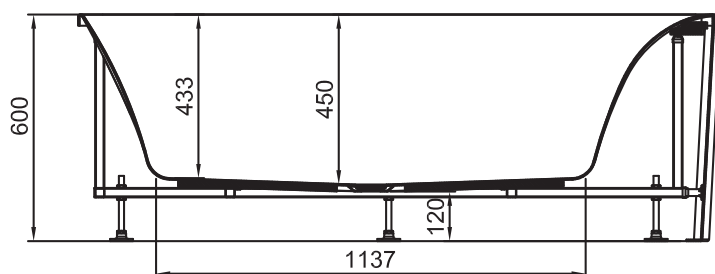

DESCRIPTION

Lux Corner Bath in Acrylic Gloss White - Left

PRODUCT CODE

BBA8649A-1.7

Dimensions	W 1700 x H 600 x D 750 (mm)
Material	Acrylic (Gloss White Finish)
Weight	48kg
Water Capacity	228L*
Displaced Capacity	158L**
Included	Overflow and waste
Features	<ul style="list-style-type: none"> • An acrylic composition with excellent thermal properties, Lux is able to retain heat and is warm to touch. • Corner back-to-wall bath with shelf to maximise storage.

TECHNICAL DRAWINGS

Top Down

Side Section

End Section

NOTES

*Volume of water contained in the bath if filled to the overflow. **Volume of water contained in the bath if filled to the overflow, less 70 litres to allow for an average-sized person in the bath. Drawing indicates the technical measurement only and is not a reflection of how the product will look. Sizes are nominal only. All drawings in millimeters. Drawings not to scale. December 2024.