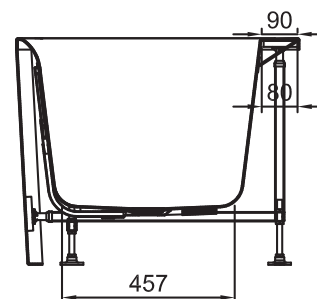

DESCRIPTION

Lux Corner Bath in Acrylic Gloss White - Left

PRODUCT CODE

BBA8649A-1.7

Dimensions	W 1700 x H 600 x D 750 (mm)
Material	Acrylic (Gloss White Finish)
Weight	48kg
Water Capacity	228L*
Displaced Capacity	158L**
Included	Overflow and waste
Features	<ul style="list-style-type: none"> • An acrylic composition with excellent thermal properties, Lux is able to retain heat and is warm to touch. • Corner back-to-wall bath with shelf to maximise storage.

TECHNICAL DRAWINGS

Top Down

Side Section

End Section

NOTES

*Volume of water contained in the bath if filled to the overflow. **Volume of water contained in the bath if filled to the overflow, less 70 litres to allow for an average-sized person in the bath. Drawing indicates the technical measurement only and is not a reflection of how the product will look. Sizes are nominal only. All drawings in millimeters. Drawings not to scale. December 2024.