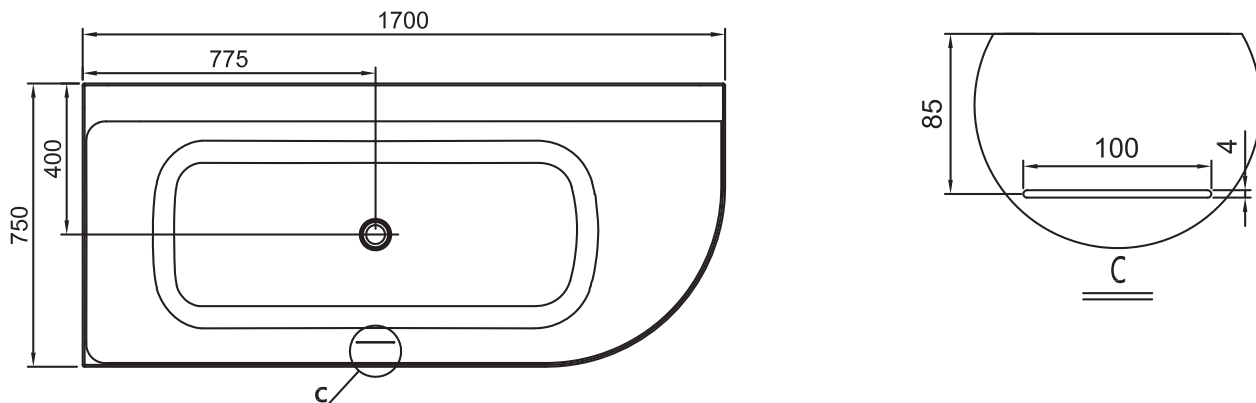

DESCRIPTION

Lux Corner Bath in Acrylic Gloss White - Left

PRODUCT CODE

BBA8649A-1.7

Dimensions	W 1700 x H 600 x D 750 (mm)
Material	Acrylic (Gloss White Finish)
Weight	48kg
Water Capacity	228L*
Displaced Capacity	158L**
Included	Overflow and waste
Features	<ul style="list-style-type: none"> • An acrylic composition with excellent thermal properties, Lux is able to retain heat and is warm to touch. • Corner back-to-wall bath with shelf to maximise storage.

TECHNICAL DRAWINGS

Top Down

Side Section

End Section

NOTES

*Volume of water contained in the bath if filled to the overflow. **Volume of water contained in the bath if filled to the overflow, less 70 litres to allow for an average-sized person in the bath. Drawing indicates the technical measurement only and is not a reflection of how the product will look. Sizes are nominal only. All drawings in millimeters. Drawings not to scale. December 2024.