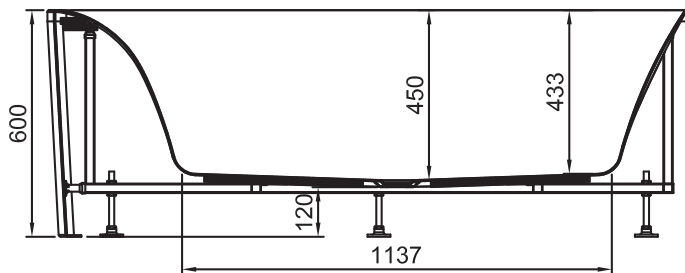

DESCRIPTION

Lux Corner Bath in Acrylic Gloss White - Right

PRODUCT CODE

BBA8649B-1.7

Dimensions	W 1700 x H 600 x D 750 (mm)
Material	Acrylic (Gloss White Finish)
Weight	48kg
Water Capacity	224L*
Displaced Capacity	154L**
Included	Overflow and waste
Features	<ul style="list-style-type: none"> • An acrylic composition with excellent thermal properties, Lux is able to retain heat and is warm to touch. • Corner back-to-wall bath with shelf to maximise storage.

TECHNICAL DRAWINGS

Top Down

Side Section

End Section

NOTES

*Volume of water contained in the bath if filled to the overflow. **Volume of water contained in the bath if filled to the overflow, less 70 litres to allow for an average-sized person in the bath. Drawing indicates the technical measurement only and is not a reflection of how the product will look. Sizes are nominal only. All drawings in millimeters. Drawings not to scale. December 2024.