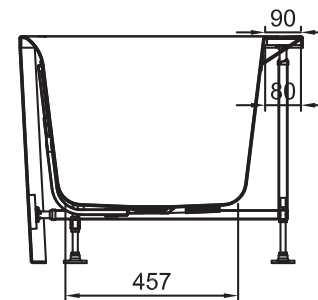

DESCRIPTION

Lux Corner Bath in Acrylic Gloss White - Right

PRODUCT CODE

BBA8649B-1.7

Dimensions	W 1700 x H 600 x D 750 (mm)
Material	Acrylic (Gloss White Finish)
Weight	48kg
Water Capacity	224L*
Displaced Capacity	154L**
Included	Overflow and waste
Features	<ul style="list-style-type: none"> • An acrylic composition with excellent thermal properties, Lux is able to retain heat and is warm to touch. • Corner back-to-wall bath with shelf to maximise storage.

TECHNICAL DRAWINGS

Top Down

Side Section

End Section

NOTES

*Volume of water contained in the bath if filled to the overflow. **Volume of water contained in the bath if filled to the overflow, less 70 litres to allow for an average-sized person in the bath. Drawing indicates the technical measurement only and is not a reflection of how the product will look. Sizes are nominal only. All drawings in millimeters. Drawings not to scale. December 2024.