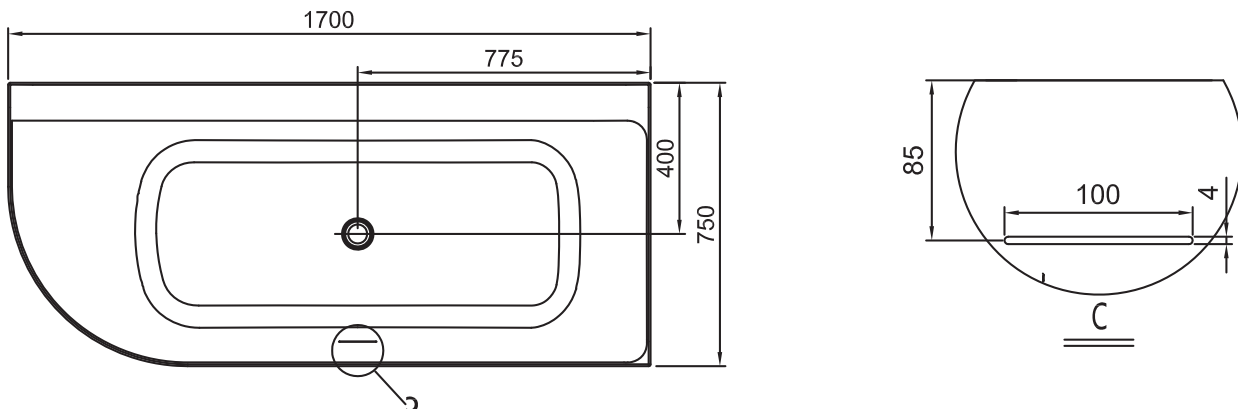

DESCRIPTION

Lux Corner Bath in Acrylic Gloss White - Right

PRODUCT CODE

BBA8649B-1.7

Dimensions	W 1700 x H 600 x D 750 (mm)
Material	Acrylic (Gloss White Finish)
Weight	48kg
Water Capacity	224L*
Displaced Capacity	154L**
Included	Overflow and waste
Features	<ul style="list-style-type: none"> • An acrylic composition with excellent thermal properties, Lux is able to retain heat and is warm to touch. • Corner back-to-wall bath with shelf to maximise storage.

TECHNICAL DRAWINGS

Top Down

Side Section

End Section

NOTES

*Volume of water contained in the bath if filled to the overflow. **Volume of water contained in the bath if filled to the overflow, less 70 litres to allow for an average-sized person in the bath. Drawing indicates the technical measurement only and is not a reflection of how the product will look. Sizes are nominal only. All drawings in millimeters. Drawings not to scale. December 2024.