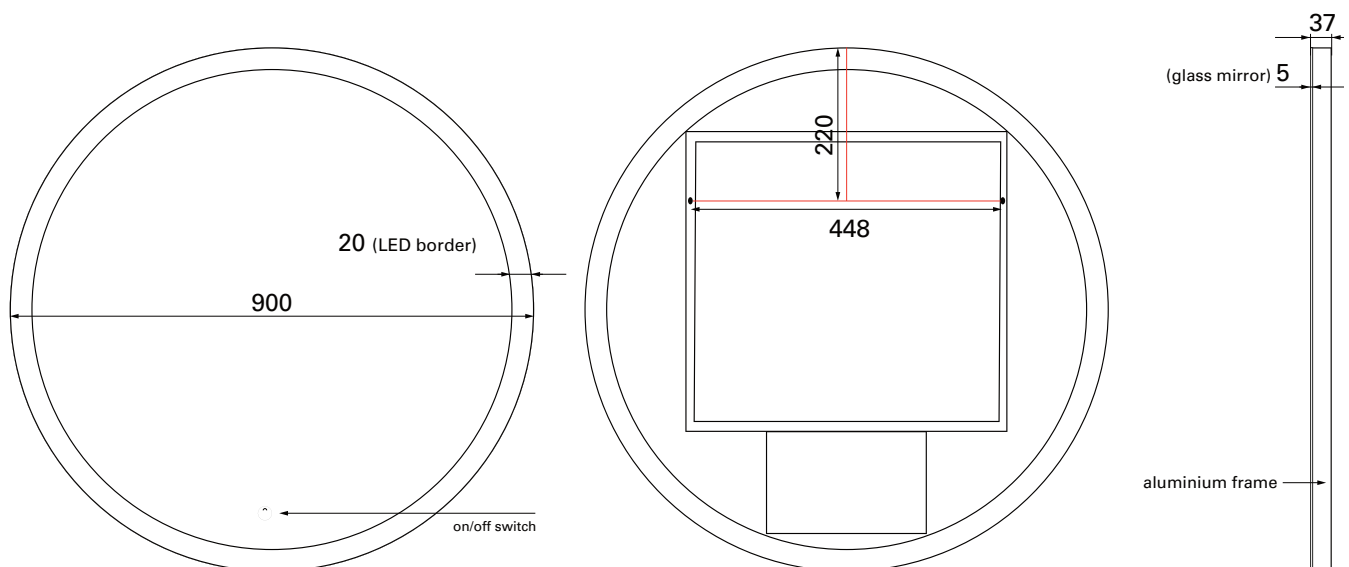

LED Light Mirrors

vcbc

DESCRIPTION

Round LED Light Mirror, 900 x 900 diameter

PRODUCT CODE

MLO9090

FEATURES

- Dimensions: 900 x 900 dia x D37 mm
- LED edges
- Frosted glass border
- De-mist function
- Full brushed Aluminium frame
- On/off switch, plugs in to wall
- 5mm thick glass
- 25 watts
- Colour: 6500K
- Conforms to NZ/Aus electrical standards, certificate available

TECHNICAL DRAWINGS

Front

Back

Side

NOTES

- Drawing indicates the technical measurement only and is not a reflection of how the product will look. Sizes nominal only. Drawings in millimetres. Not to scale. February 2020.