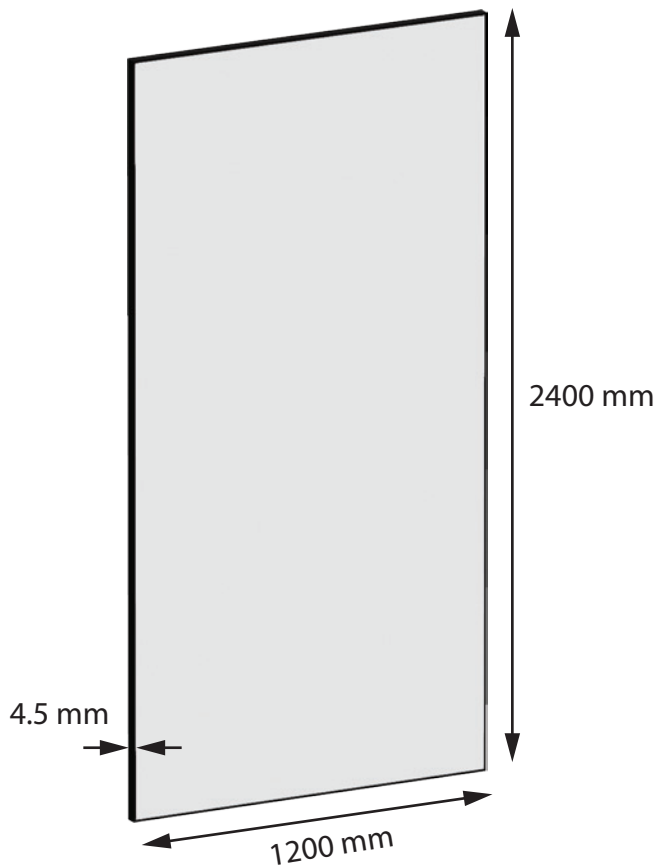

TECHNICAL DRAWINGS

Wall Panel