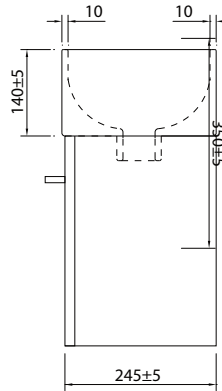

DESCRIPTION

Metro - 2 Doors, Wall Hung Vanity with Ceramic Basin

PRODUCT CODE

MEWHT / MEWHCC

Dimensions	W 500 x H 480 x D 250 (mm)
Finishes	Timber Veneer & Custom Colour Paint*
Basin	Ceramic Top with Integrated Basin (No Overflow) Right Taphole Only
Handle	Chrome Metal Handles
Origin	New Zealand made cabinetry
Features	<ul style="list-style-type: none"> • Custom Colour Paint* – The paint used on our products is polyurethane or UV-based. It is harder and more durable than lacquer finishes. • Timber Veneer finishes are 100% natural, each may have variations in grain and colour. All come stained and sealed with a protective UV finish.

TECHNICAL DRAWINGS

Front

Side

Top Down

NOTES

*Additional cost. Accessories not included. Drawing indicates the technical measurement only and is not a reflection of how the product will look. Sizes are nominal only. All drawings in millimeters. Drawings not to scale. August 2024.