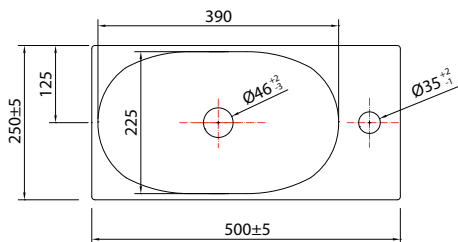

DESCRIPTION

Metro - 2 Doors, Wall Hung Vanity with Ceramic Basin

PRODUCT CODE

MEWHT / MEWHCC

Dimensions	W 500 x H 480 x D 250 (mm)
Finishes	Timber Veneer & Custom Colour Paint*
Basin	Ceramic Top with Integrated Basin (No Overflow) Right Taphole Only
Handle	Chrome Metal Handles
Origin	New Zealand made cabinetry
Features	<ul style="list-style-type: none"> • Custom Colour Paint* – The paint used on our products is polyurethane or UV-based. It is harder and more durable than lacquer finishes. • Timber Veneer finishes are 100% natural, each may have variations in grain and colour. All come stained and sealed with a protective UV finish.

TECHNICAL DRAWINGS

Front

Side

Top Down

NOTES

*Additional cost. Accessories not included. Drawing indicates the technical measurement only and is not a reflection of how the product will look. Sizes are nominal only. All drawings in millimeters. Drawings not to scale. August 2024.