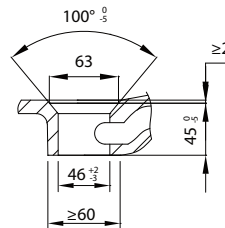

DESCRIPTION

Metro - 2 Doors, Wall Hung Vanity with Ceramic Basin

PRODUCT CODE

MEWHT / MEWHCC

Dimensions	W 500 x H 480 x D 250 (mm)
Finishes	Timber Veneer & Custom Colour Paint*
Basin	Ceramic Top with Integrated Basin (No Overflow) Right Taphole Only
Handle	Chrome Metal Handles
Origin	New Zealand made cabinetry
Features	<ul style="list-style-type: none"> • Custom Colour Paint* – The paint used on our products is polyurethane or UV-based. It is harder and more durable than lacquer finishes. • Timber Veneer finishes are 100% natural, each may have variations in grain and colour. All come stained and sealed with a protective UV finish.

TECHNICAL DRAWINGS

Front

Side

Top Down

NOTES

*Additional cost. Accessories not included. Drawing indicates the technical measurement only and is not a reflection of how the product will look. Sizes are nominal only. All drawings in millimeters. Drawings not to scale. August 2024.