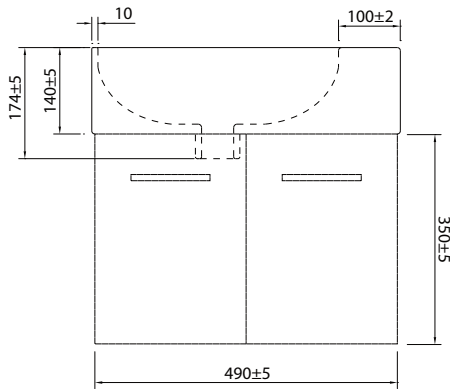

DESCRIPTION

Metro - 2 Doors, Wall Hung Vanity with Ceramic Basin

PRODUCT CODE

MEWHT / MEWHCC

Dimensions	W 500 x H 480 x D 250 (mm)
Finishes	Timber Veneer & Custom Colour Paint*
Basin	Ceramic Top with Integrated Basin (No Overflow) Right Taphole Only
Handle	Chrome Metal Handles
Origin	New Zealand made cabinetry
Features	<ul style="list-style-type: none"> • Custom Colour Paint* – The paint used on our products is polyurethane or UV-based. It is harder and more durable than lacquer finishes. • Timber Veneer finishes are 100% natural, each may have variations in grain and colour. All come stained and sealed with a protective UV finish.

TECHNICAL DRAWINGS

Front

Side

Top Down

NOTES

*Additional cost. Accessories not included. Drawing indicates the technical measurement only and is not a reflection of how the product will look. Sizes are nominal only. All drawings in millimeters. Drawings not to scale. August 2024.