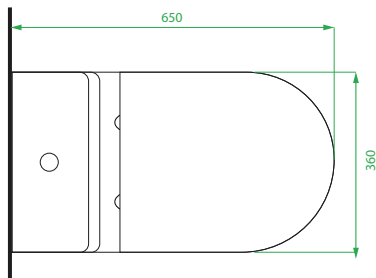

## FEATURES

- Dimensions - W365 x H855 x D650 mm
- Rimless back-to-wall toilet suite
- Toilet suite includes soft close seat and lid, and dual flush cistern. Floor-fix screw and elbow also included
- Vitreous china with Nano Glaze rim and trap – helps keep ceramic stay cleaner for longer
- Removable soft close seat with stainless steel hinges.
- P-Trap pan, and comes with S-Trap Connector (284.M.30846).
- Top/back left or right inlet cistern.
- Rated 4 stars WELS (3/4.5L water flush use)

## TECHNICAL DRAWINGS

Top

Side Section

Front

## NOTES

Drawing indicates the technical measurement only and is not a reflection of how the unit will look. Sizes are nominal only. All drawings in millimeters. Drawings not to scale. March 2023.