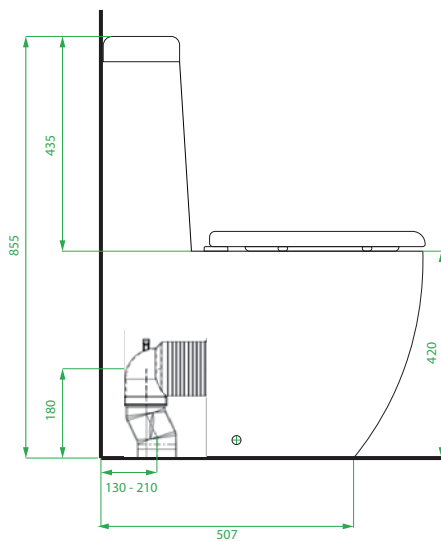

## FEATURES

- Dimensions - W365 x H855 x D650 mm
- Rimless back-to-wall toilet suite
- Toilet suite includes soft close seat and lid, and dual flush cistern. Floor-fix screw and elbow also included
- Vitreous china with Nano Glaze rim and trap – helps keep ceramic stay cleaner for longer
- Removable soft close seat with stainless steel hinges.
- P-Trap pan, and comes with S-Trap Connector (284.M.30846).
- Top/back left or right inlet cistern.
- Rated 4 stars WELS (3/4.5L water flush use)

## TECHNICAL DRAWINGS

Top

Side Section

Front

## NOTES

Drawing indicates the technical measurement only and is not a reflection of how the unit will look. Sizes are nominal only. All drawings in millimeters. Drawings not to scale. March 2023.