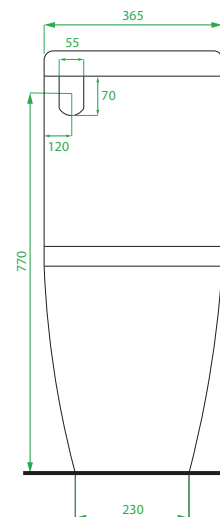

## FEATURES

- Dimensions - W365 x H855 x D650 mm
- Rimless back-to-wall toilet suite
- Toilet suite includes soft close seat and lid, and dual flush cistern. Floor-fix screw and elbow also included
- Vitreous china with Nano Glaze rim and trap – helps keep ceramic stay cleaner for longer
- Removable soft close seat with stainless steel hinges.
- P-Trap pan, and comes with S-Trap Connector (284.M.30846).
- Top/back left or right inlet cistern.
- Rated 4 stars WELS (3/4.5L water flush use)

## TECHNICAL DRAWINGS

Top

Side Section

Front

## NOTES

Drawing indicates the technical measurement only and is not a reflection of how the unit will look. Sizes are nominal only. All drawings in millimeters. Drawings not to scale. March 2023.