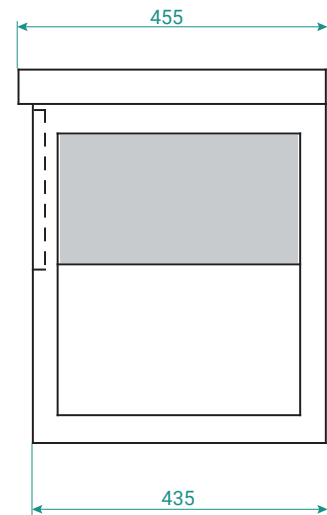

DESCRIPTION

Milos 1000, 1 Drawer, Wall Hung Vanity

PRODUCT CODE

MI100DOSWH

FEATURES

- Dimensions - W 1000 x H 550 x D 455 mm
- Available in White Paint or Melamine finishes.
- Ceramic basin with overflow from Europe.
- White Paint - The paint used on our products is polyurethane or UV based. It is five times harder and more durable than lacquer finishes.
- Melamine - Our wood grain melamine is a low-pressure laminate.
- NZ-made cabinetry with soft close drawer & handleless design.

See our website for product prices. Drawing indicates the technical measurement only and is not a reflection of how the product will look. Sizes are nominal only. All drawings in millimeters. Drawings not to scale. 2023.

DESCRIPTION

Milos 1000, 1 Drawer, Wall Hung Vanity

PRODUCT CODE

MI100DOSWH

TECHNICAL DRAWINGS

Front

Side Section

Basin Top

Basin Side View

NOTES

See our website for product prices. Drawing indicates the technical measurement only and is not a reflection of how the product will look. Sizes are nominal only. All drawings in millimeters. Drawings not to scale. 2023.