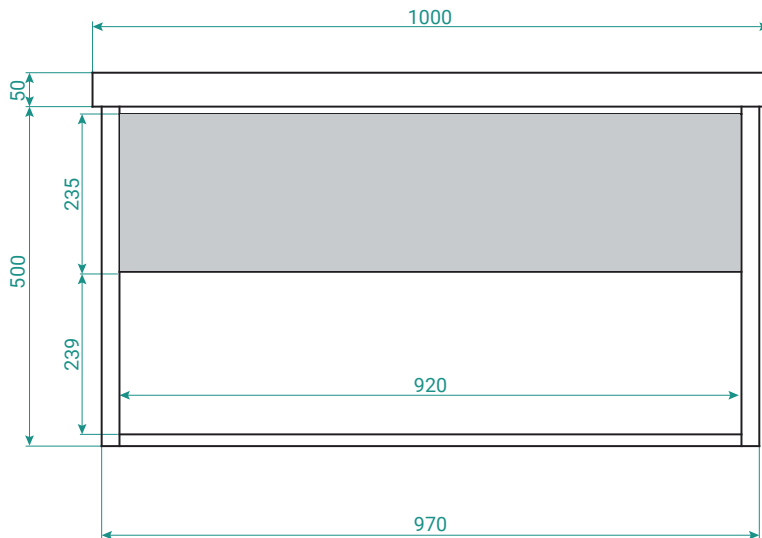

DESCRIPTION

Milos 1000, 1 Drawer, Wall Hung Vanity

PRODUCT CODE

MI100DOSWH

TECHNICAL DRAWINGS

Front

Side Section