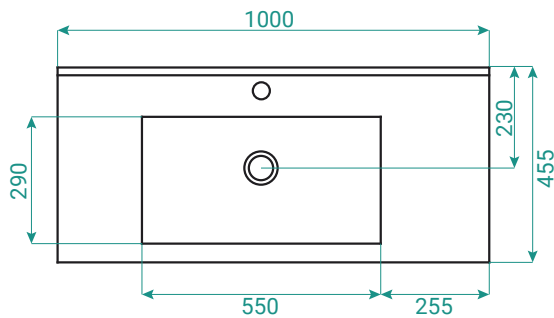

DESCRIPTION

Milos 1000, 1 Drawer, Wall Hung Vanity

PRODUCT CODE

MI100DOSWH

FEATURES

- Dimensions - W 1000 x H 550 x D 455 mm
- Available in White Paint or Melamine finishes.
- Ceramic basin with overflow from Europe.
- White Paint - The paint used on our products is polyurethane or UV based. It is five times harder and more durable than lacquer finishes.
- Melamine - Our wood grain melamine is a low-pressure laminate.
- NZ-made cabinetry with soft close drawer & handleless design.

See our website for product prices. Drawing indicates the technical measurement only and is not a reflection of how the product will look. Sizes are nominal only. All drawings in millimeters. Drawings not to scale. 2023.

DESCRIPTION

Milos 1000, 1 Drawer, Wall Hung Vanity

PRODUCT CODE

MI100DOSWH

TECHNICAL DRAWINGS

Front

Side Section

Basin Top

Basin Side View

NOTES

See our website for product prices. Drawing indicates the technical measurement only and is not a reflection of how the product will look. Sizes are nominal only. All drawings in millimeters. Drawings not to scale. 2023.