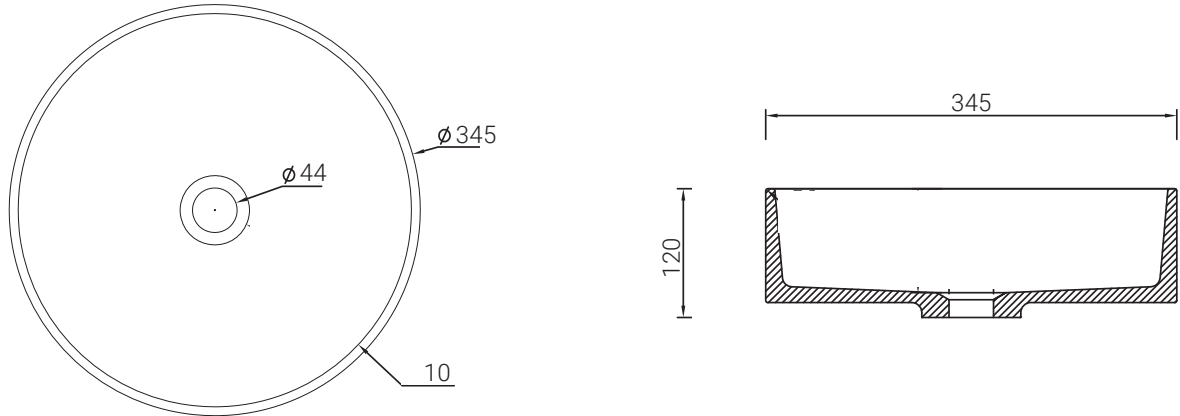

## FEATURES

- Dimensions - Diameter 345 x H 120 mm
- Matte White
- Seamless, smooth finish
- Round, counter-top design
- Made of solid Kordura (acrylic and resin composite)
- Pair with Moode, Tablo, Zero or Soft Solid Surface vanities, and from a selection of Kordura Top finishes.

Side Section

## NOTES

- Tapware & accessories not included • No tap holes or overflow. • Please use a contoured waste with all basins. Requires an unslotted waste.
- Drawing indicates the technical measurement only and is not a reflection of how the product will look. Sizes nominal only. Drawings in millimetres. Not to scale. • Tap holes do not come pre-drilled – this is the responsibility of the installer, and can be cut with a hole saw, jigsaw or router. March 2021.