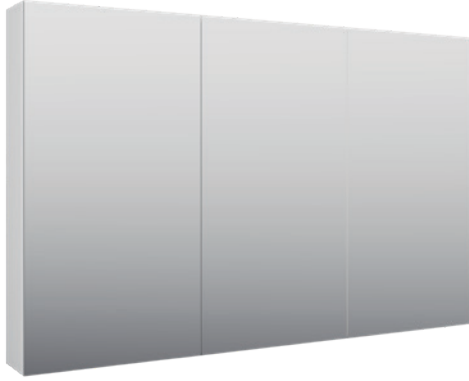

# MIRROR CABINET /

## DESCRIPTION

Mirror Cabinet 1050, 3 Doors, 4 Shelves

## PRODUCT CODE

M105 / M105M / M105CC

Dimensions	W 1030 x H 750 x D 120 (mm)
Finishes	White Gloss Paint, Melamine or Matte Custom Paint
Handleless	Handleless finger pull design
Origin	New Zealand made cabinetry
Features	<ul style="list-style-type: none"><li>• 3 Doors, 6 shelves (4 Adjustable).</li><li>• White Paint - The paint used on our products is polyurethane or UV based.</li><li>• Melamine - Our wood look melamine is a low-pressure laminate.</li><li>• LED under cabinet strip lighting or over cabinet lighting, available at additional cost.</li><li>• Can be recessed into a wall by a qualified tradesperson.</li></ul>