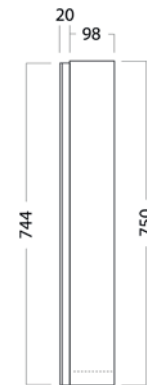

## DESCRIPTION

Mirror Cabinet 1050, 3 Doors, 4 Shelves

## PRODUCT CODE

M105 / M105M / M105CC

Dimensions	W 1030 x H 750 x D 120 (mm)
Finishes	White Gloss Paint, Melamine or Matte Custom Paint
Handleless	Handleless finger pull design
Origin	New Zealand made cabinetry
Features	<ul style="list-style-type: none"><li>• 3 Doors, 6 shelves (4 Adjustable).</li><li>• White Paint - The paint used on our products is polyurethane or UV based.</li><li>• Melamine - Our wood look melamine is a low-pressure laminate.</li><li>• LED under cabinet strip lighting or over cabinet lighting, available at additional cost.</li><li>• Can be recessed into a wall by a qualified tradesperson.</li></ul>

## TECHNICAL DRAWINGS

Front

Side

Shelves

Top Down

## NOTES

\*Additional Cost. Accessories not included. Drawing indicates the technical measurement only and is not a reflection of how the product will look. Sizes are nominal only. All drawings in millimeters. Drawings not to scale. Sept 2024.