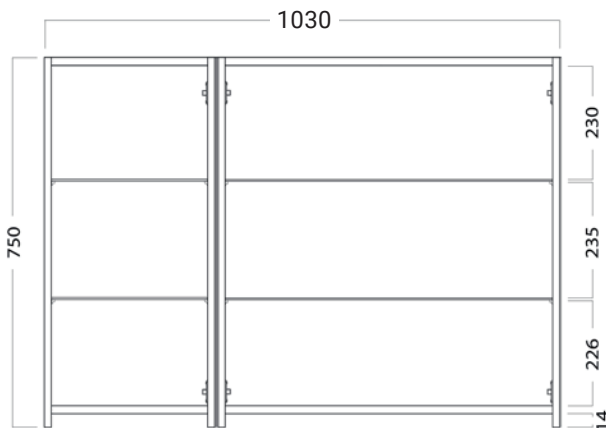

## DESCRIPTION

Mirror Cabinet 1050, 3 Doors, 4 Shelves

## PRODUCT CODE

M105 / M105M / M105CC

Dimensions	W 1030 x H 750 x D 120 (mm)
Finishes	White Gloss Paint, Melamine or Matte Custom Paint
Handleless	Handleless finger pull design
Origin	New Zealand made cabinetry
Features	<ul style="list-style-type: none"><li>• 3 Doors, 6 shelves (4 Adjustable).</li><li>• White Paint - The paint used on our products is polyurethane or UV based.</li><li>• Melamine - Our wood look melamine is a low-pressure laminate.</li><li>• LED under cabinet strip lighting or over cabinet lighting, available at additional cost.</li><li>• Can be recessed into a wall by a qualified tradesperson.</li></ul>

## TECHNICAL DRAWINGS

Front

Side

Shelves

Top Down

## NOTES

\*Additional Cost. Accessories not included. Drawing indicates the technical measurement only and is not a reflection of how the product will look. Sizes are nominal only. All drawings in millimeters. Drawings not to scale. Sept 2024.