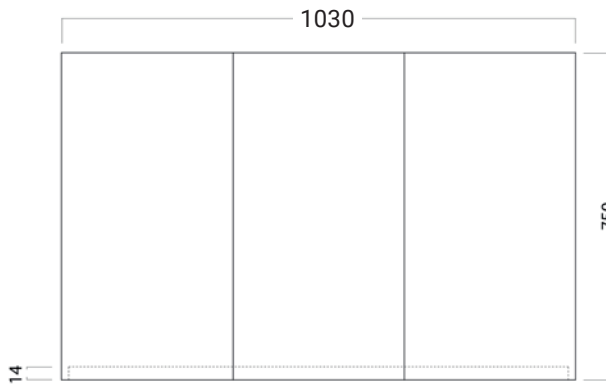

## DESCRIPTION

Mirror Cabinet 1050, 3 Doors, 4 Shelves

## PRODUCT CODE

M105 / M105M / M105CC

Dimensions	W 1030 x H 750 x D 120 (mm)
Finishes	White Gloss Paint, Melamine or Matte Custom Paint
Handleless	Handleless finger pull design
Origin	New Zealand made cabinetry
Features	<ul style="list-style-type: none"><li>• 3 Doors, 6 shelves (4 Adjustable).</li><li>• White Paint - The paint used on our products is polyurethane or UV based.</li><li>• Melamine - Our wood look melamine is a low-pressure laminate.</li><li>• LED under cabinet strip lighting or over cabinet lighting, available at additional cost.</li><li>• Can be recessed into a wall by a qualified tradesperson.</li></ul>

## TECHNICAL DRAWINGS

Front

Side

Shelves

Top Down