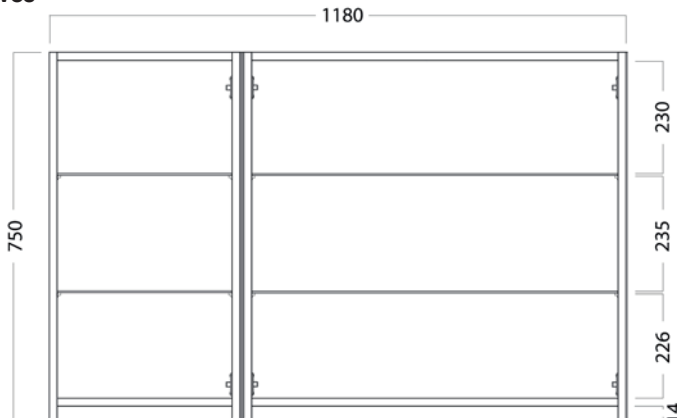

MIRROR CABINET /

Michel César

DESCRIPTION

Mirror Cabinet 1200, 3 Doors, 4 Shelves

PRODUCT CODE

M1203 / M1203T / M1203CC

Dimensions W 1180 x H 750 x D 120 (mm)

Finishes Timber Veneer or White Gloss or Custom Paint

TECHNICAL DRAWINGS

Front

Side

Shelves

Top Down

NOTES

*Additional Cost. Accessories not included. Drawing indicates the technical measurement only and is not a reflection of how the product will look. Sizes are nominal only. All drawings in millimeters. Drawings not to scale. Sept 2024.