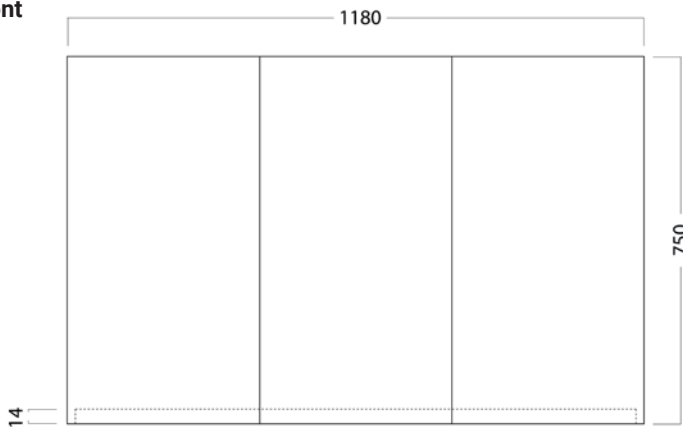

MIRROR CABINET /

Michel César

DESCRIPTION

Mirror Cabinet 1200, 3 Doors, 4 Shelves

PRODUCT CODE

M1203 / M1203T / M1203CC

Dimensions W 1180 x H 750 x D 120 (mm)

Finishes Timber Veneer or White Gloss or Custom Paint

Handleless Handleless finger pull design

Origin New Zealand made cabinetry

Features

- 3 Doors, 6 shelves (4 Adjustable).
- Paint - The paint used on our products is polyurethane or UV based.
- Timber Veneer - As a natural product, each has natural variation in grain and colour.
- Can be recessed into a wall by a qualified tradesperson.

TECHNICAL DRAWINGS

Front

Side

Shelves

Top Down

NOTES

*Additional Cost. Accessories not included. Drawing indicates the technical measurement only and is not a reflection of how the product will look. Sizes are nominal only. All drawings in millimeters. Drawings not to scale. Sept 2024.