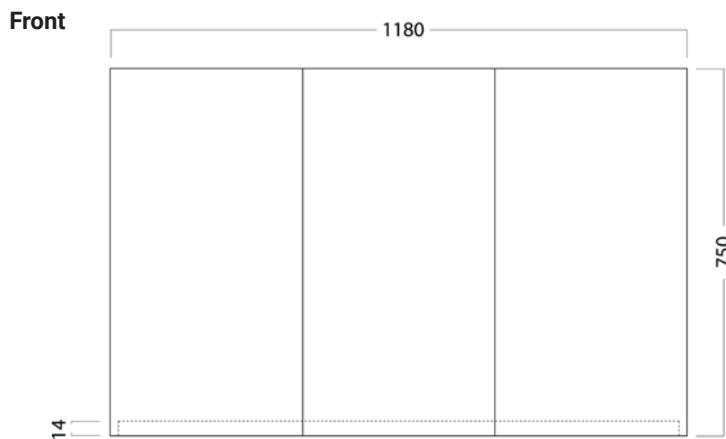

MIRROR CABINET /

DESCRIPTION

Mirror Cabinet 1200, 3 Doors, 4 Shelves

PRODUCT CODE

M1203 / M1203M / M1203CC

Dimensions	W 1180 x H 750 x D 120 (mm)
Finishes	White Gloss Paint, Melamine or Matte Custom Paint
Handleless	Handleless finger pull design
Origin	New Zealand made cabinetry
Features	<ul style="list-style-type: none">• 3 Doors, 6 shelves (4 Adjustable).• White Paint - The paint used on our products is polyurethane or UV based.• Melamine - Our wood look melamine is a low-pressure laminate.• LED under cabinet strip lighting or over cabinet lighting, available at additional cost.• Can be recessed into a wall by a qualified tradesperson.

TECHNICAL DRAWINGS

NOTES

*Additional Cost. Accessories not included. Drawing indicates the technical measurement only and is not a reflection of how the product will look. Sizes are nominal only. All drawings in millimeters. Drawings not to scale. Sept 2024.