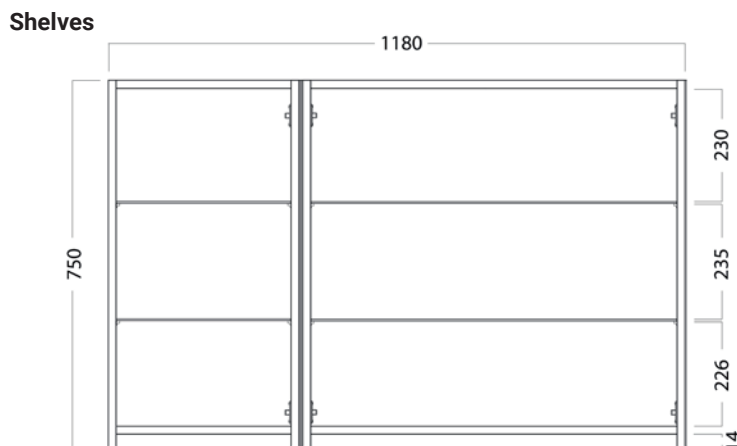

MIRROR CABINET /

DESCRIPTION

Mirror Cabinet 1200, 3 Doors, 4 Shelves

PRODUCT CODE

M1203 / M1203M / M1203CC

Dimensions	W 1180 x H 750 x D 120 (mm)
Finishes	White Gloss Paint, Melamine or Matte Custom Paint
Handleless	Handleless finger pull design
Origin	New Zealand made cabinetry
Features	<ul style="list-style-type: none">• 3 Doors, 6 shelves (4 Adjustable).• White Paint - The paint used on our products is polyurethane or UV based.• Melamine - Our wood look melamine is a low-pressure laminate.• LED under cabinet strip lighting or over cabinet lighting, available at additional cost.• Can be recessed into a wall by a qualified tradesperson.

TECHNICAL DRAWINGS

NOTES

*Additional Cost. Accessories not included. Drawing indicates the technical measurement only and is not a reflection of how the product will look. Sizes are nominal only. All drawings in millimeters. Drawings not to scale. Sept 2024.