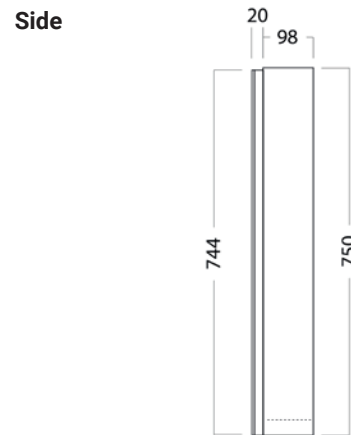

MIRROR CABINET /

DESCRIPTION

Mirror Cabinet 1200, 3 Doors, 4 Shelves

PRODUCT CODE

M1203 / M1203M / M1203CC

Dimensions	W 1180 x H 750 x D 120 (mm)
Finishes	White Gloss Paint, Melamine or Matte Custom Paint
Handleless	Handleless finger pull design
Origin	New Zealand made cabinetry
Features	<ul style="list-style-type: none">• 3 Doors, 6 shelves (4 Adjustable).• White Paint - The paint used on our products is polyurethane or UV based.• Melamine - Our wood look melamine is a low-pressure laminate.• LED under cabinet strip lighting or over cabinet lighting, available at additional cost.• Can be recessed into a wall by a qualified tradesperson.

TECHNICAL DRAWINGS

NOTES

*Additional Cost. Accessories not included. Drawing indicates the technical measurement only and is not a reflection of how the product will look. Sizes are nominal only. All drawings in millimeters. Drawings not to scale. Sept 2024.