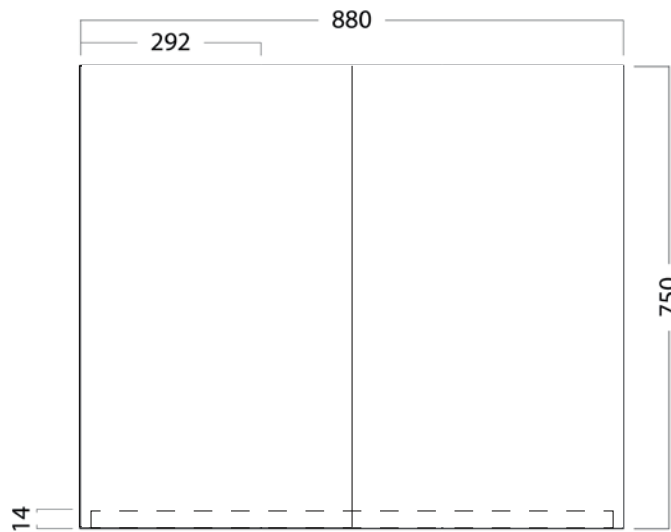

MIRROR CABINET /

DESCRIPTION

Mirror Cabinet 900, 2 Doors, 3 Shelves

PRODUCT CODE

M902 / M902M / M902CC

Dimensions	W 880 x H 750 x D 120 (mm)
Finishes	White Gloss Paint, Melamine or Matte Custom Paint
Handleless	Handleless finger pull design
Origin	New Zealand made cabinetry
Features	<ul style="list-style-type: none">• 2 Doors, 3 shelves (2 adjustable).• White Paint - The paint used on our products is polyurethane or UV based.• Melamine - Our wood look melamine is a low-pressure laminate.• LED under cabinet strip lighting or over cabinet lighting, available at additional cost.• Can be recessed into a wall by a qualified tradesperson.

TECHNICAL DRAWINGS

Front

Side

Top Down

NOTES

*Additional Cost. Accessories not included. Drawing indicates the technical measurement only and is not a reflection of how the product will look. Sizes are nominal only. All drawings in millimeters. Drawings not to scale. Sept 2024.