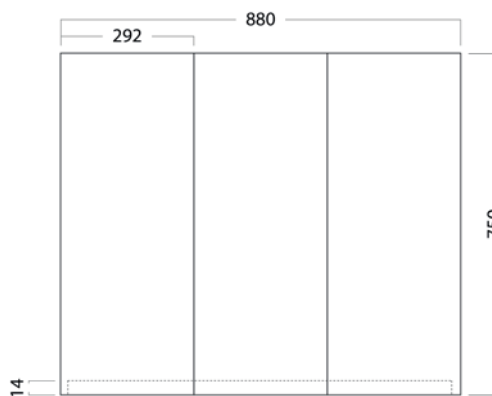

MIRROR CABINET /

vcbc

DESCRIPTION

Mirror Cabinet 900, 3 Doors, 6 Shelves

PRODUCT CODE

M901 / M901M / M901CC

Dimensions	W 880 x H 750 x D 120 (mm)
Finishes	White Gloss Paint, Melamine or Matte Custom Paint
Handleless	Handleless finger pull design
Origin	New Zealand made cabinetry
Features	<ul style="list-style-type: none">• 3 Doors, 9 shelves (6 adjustable).• White Paint - The paint used on our products is polyurethane or UV based.• Melamine - Our wood look melamine is a low-pressure laminate.• LED under cabinet strip lighting or over cabinet lighting, available at additional cost.• Can be recessed into a wall by a qualified tradesperson.

TECHNICAL DRAWINGS

Front

Side

Top Down

Shelves

NOTES

*Additional Cost. Accessories not included. Drawing indicates the technical measurement only and is not a reflection of how the product will look. Sizes are nominal only. All drawings in millimeters. Drawings not to scale. Sept 2024.