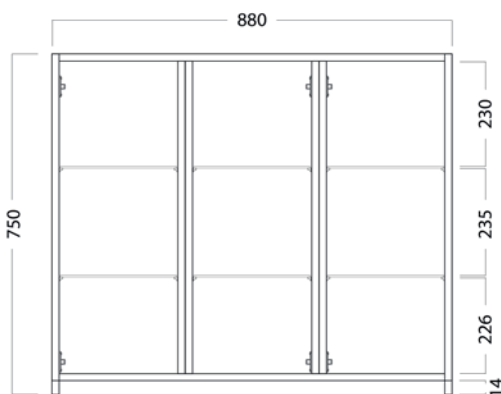

MIRROR CABINET /

vcbc

DESCRIPTION

Mirror Cabinet 900, 3 Doors, 6 Shelves

PRODUCT CODE

M901 / M901M / M901CC

Dimensions	W 880 x H 750 x D 120 (mm)
Finishes	White Gloss Paint, Melamine or Matte Custom Paint
Handleless	Handleless finger pull design
Origin	New Zealand made cabinetry
Features	<ul style="list-style-type: none">• 3 Doors, 9 shelves (6 adjustable).• White Paint - The paint used on our products is polyurethane or UV based.• Melamine - Our wood look melamine is a low-pressure laminate.• LED under cabinet strip lighting or over cabinet lighting, available at additional cost.• Can be recessed into a wall by a qualified tradesperson.

TECHNICAL DRAWINGS

Front

Side

Top Down

Shelves

NOTES

*Additional Cost. Accessories not included. Drawing indicates the technical measurement only and is not a reflection of how the product will look. Sizes are nominal only. All drawings in millimeters. Drawings not to scale. Sept 2024.