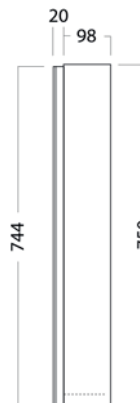

MIRROR CABINET /

vcbc

DESCRIPTION

Mirror Cabinet 900, 3 Doors, 6 Shelves

PRODUCT CODE

M901 / M901M / M901CC

Dimensions	W 880 x H 750 x D 120 (mm)
Finishes	White Gloss Paint, Melamine or Matte Custom Paint
Handleless	Handleless finger pull design
Origin	New Zealand made cabinetry
Features	<ul style="list-style-type: none">• 3 Doors, 9 shelves (6 adjustable).• White Paint - The paint used on our products is polyurethane or UV based.• Melamine - Our wood look melamine is a low-pressure laminate.• LED under cabinet strip lighting or over cabinet lighting, available at additional cost.• Can be recessed into a wall by a qualified tradesperson.

TECHNICAL DRAWINGS

Front

Side

Top Down

Shelves

NOTES

*Additional Cost. Accessories not included. Drawing indicates the technical measurement only and is not a reflection of how the product will look. Sizes are nominal only. All drawings in millimeters. Drawings not to scale. Sept 2024.