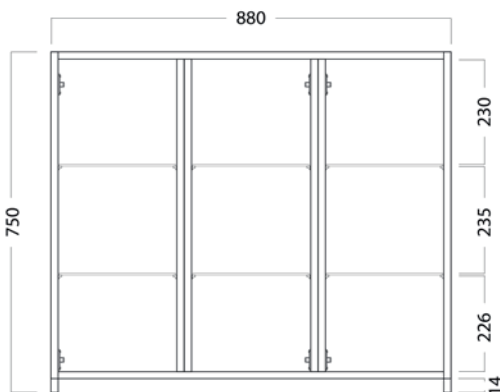

MIRROR CABINET /

Michel César

DESCRIPTION

Mirror Cabinet 900, 3 Doors, 6 Shelves

PRODUCT CODE

M901 / M901T / M901CC

Dimensions W 880 x H 750 x D 120 (mm)

Finishes Timber Veneer or White Gloss or Custom Paint

Handleless Handleless finger pull design

Origin New Zealand made cabinetry

Features

- 3 Doors, 9 shelves (6 adjustable).
- Paint - The paint used on our products is polyurethane or UV based.
- Timber Veneer - As a natural product, each has natural variation in grain and colour.
- Can be recessed into a wall by a qualified tradesperson.

TECHNICAL DRAWINGS

Front

Side

Top Down

Shelves

NOTES

*Additional Cost. Accessories not included. Drawing indicates the technical measurement only and is not a reflection of how the product will look. Sizes are nominal only. All drawings in millimeters. Drawings not to scale. Sept 2024.