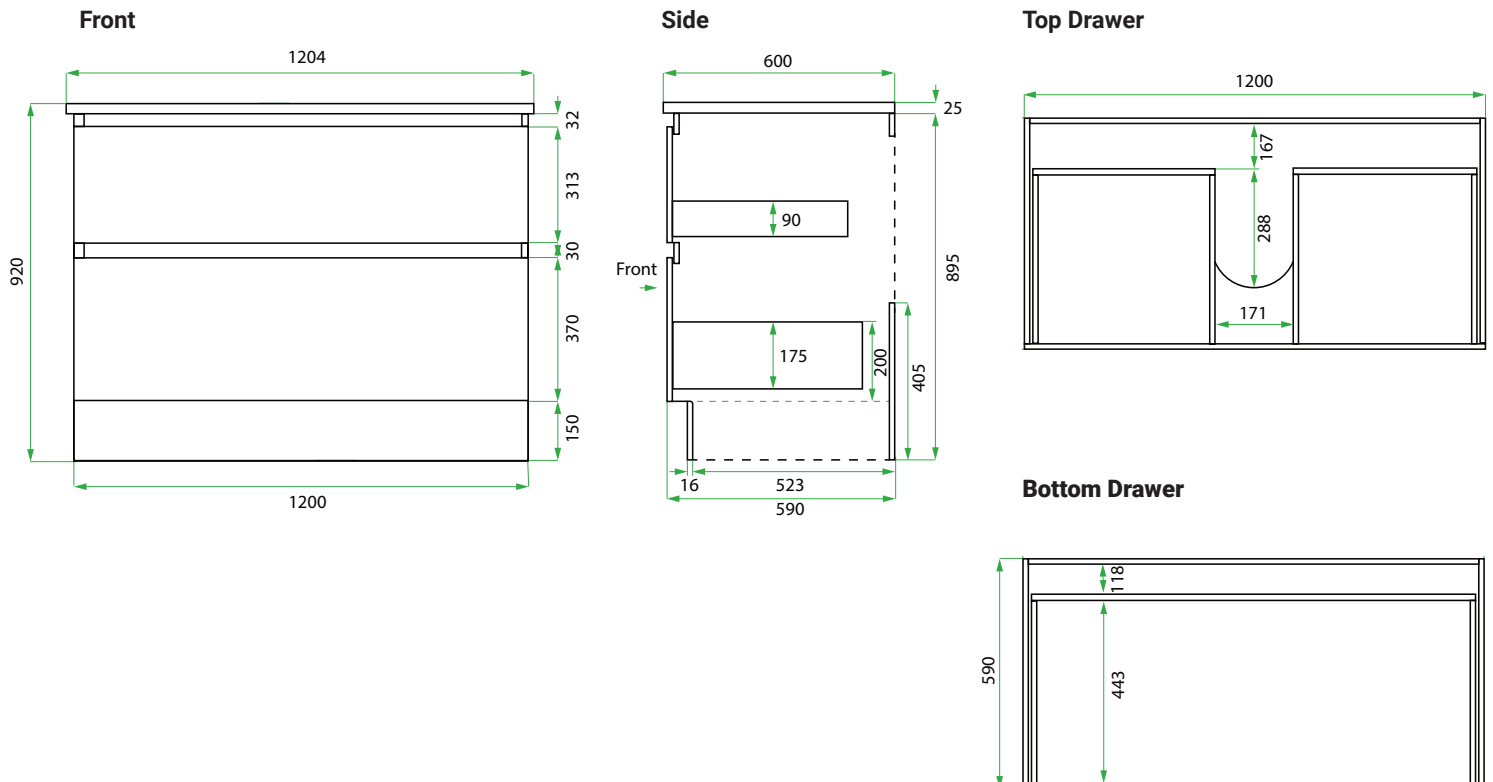

1200 CABINET /

LAUNDRY

DESCRIPTION

1200 Laundry Cabinet, 2 Drawers

PRODUCT CODE

VLUA120D2 / VLUA120D2M / VLUA120D2T / VLUA120D2CC

Dimensions	W 1200 x H 920 x D 600 (mm)
Finishes	White Gloss or Custom Colour Paint*, Melamine or Timber Veneer*.
Kordura	Standard (White) or Colour* (Carrara Marble, Ariston, Ice Crystal, Peak Stone, Akashi Grey or Black Granite)
Handle	Recessed Rail Matching or Aluminium* (Black or Silver): White Gloss or Melamine Only or 45° Handle: Timber Veneer or Custom Colour Paint Only.
Origin	New Zealand made cabinetry
Notes	2 Drawers with soft-close. Choose one of our 7, matte Kordura top finishes (sold per 100mm). See website for all finish colours. Sinks sold separately.

TECHNICAL DRAWINGS

NOTES

*Additional Cost. Accessories not included. See our website for product prices. Drawing indicates the technical measurement only and is not a reflection of how the product will look. Sizes are nominal only. All drawings in millimeters. Drawings not to scale. Nov 2024.