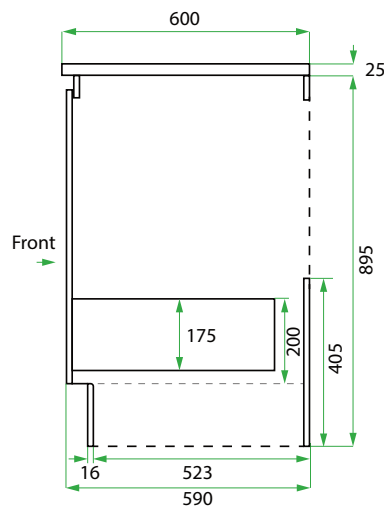

450 CABINET /

LAUNDRY

DESCRIPTION

450 Laundry Cabinet, 1 Drawer

PRODUCT CODE

VLUA45D / VLUA45DM / VLUA45DT / VLUA45DCC

Dimensions	W 450 x H 920 x D 600 (mm)
Finishes	White Gloss or Custom Colour Paint*, Melamine or Timber Veneer*.
Kordura	Standard (White) or Colour* (Carrara Marble, Ariston, Ice Crystal, Peak Stone, Akashi Grey or Black Granite)
Handle	Recessed Rail Matching or Aluminium* (Black or Silver): White Gloss or Melamine Only or 45° Handle: Timber Veneer or Custom Colour Paint Only.
Origin	New Zealand made cabinetry
Notes	1 Drawer with soft-close. Choose one of our 7, matte Kordura top finishes (sold per 100mm). See website for all finish colours. Sinks sold separately.

TECHNICAL DRAWINGS

Front

Side

Drawer

NOTES

*Additional Cost. Accessories not included. See our website for product prices. Drawing indicates the technical measurement only and is not a reflection of how the product will look. Sizes are nominal only. All drawings in millimeters. Drawings not to scale. Nov 2024.