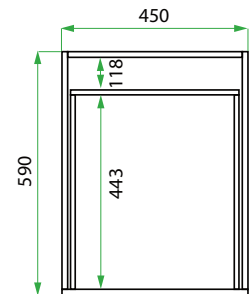

450 CABINET /

LAUNDRY

DESCRIPTION

450 Laundry Cabinet, 1 Drawer

PRODUCT CODE

VLUA45D / VLUA45DM / VLUA45DT / VLUA45DCC

Dimensions	W 450 x H 920 x D 600 (mm)
Finishes	White Gloss or Custom Colour Paint*, Melamine or Timber Veneer*.
Kordura	Standard (White) or Colour* (Carrara Marble, Ariston, Ice Crystal, Peak Stone, Akashi Grey or Black Granite)
Handle	Recessed Rail Matching or Aluminium* (Black or Silver): White Gloss or Melamine Only or 45° Handle: Timber Veneer or Custom Colour Paint Only.
Origin	New Zealand made cabinetry
Notes	1 Drawer with soft-close. Choose one of our 7, matte Kordura top finishes (sold per 100mm). See website for all finish colours. Sinks sold separately.

TECHNICAL DRAWINGS

Front

Side

Drawer

NOTES

*Additional Cost. Accessories not included. See our website for product prices. Drawing indicates the technical measurement only and is not a reflection of how the product will look. Sizes are nominal only. All drawings in millimeters. Drawings not to scale. Nov 2024.