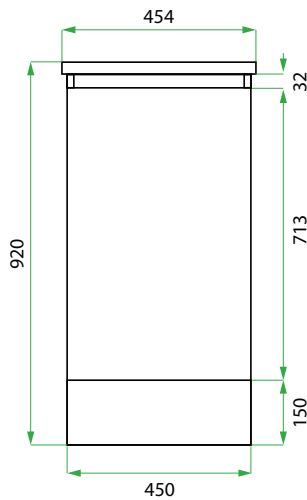

450 CABINET /

LAUNDRY

DESCRIPTION

450 Laundry Cabinet, 1 Drawer

PRODUCT CODE

VLUA45D / VLUA45DM / VLUA45DT / VLUA45DCC

Dimensions	W 450 x H 920 x D 600 (mm)
Finishes	White Gloss or Custom Colour Paint*, Melamine or Timber Veneer*.
Kordura	Standard (White) or Colour* (Carrara Marble, Ariston, Ice Crystal, Peak Stone, Akashi Grey or Black Granite)
Handle	Recessed Rail Matching or Aluminium* (Black or Silver): White Gloss or Melamine Only or 45° Handle: Timber Veneer or Custom Colour Paint Only.
Origin	New Zealand made cabinetry
Notes	1 Drawer with soft-close. Choose one of our 7, matte Kordura top finishes (sold per 100mm). See website for all finish colours. Sinks sold separately.

TECHNICAL DRAWINGS

Front

Side

Drawer

NOTES

*Additional Cost. Accessories not included. See our website for product prices. Drawing indicates the technical measurement only and is not a reflection of how the product will look. Sizes are nominal only. All drawings in millimeters. Drawings not to scale. Nov 2024.