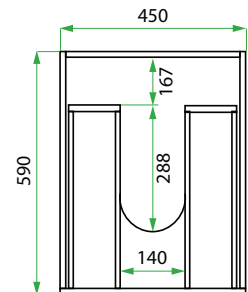

450 CABINET /

LAUNDRY

DESCRIPTION

450 Laundry Cabinet, 2 Drawers

PRODUCT CODE

VLUA45D2 / VLUA45D2M / VLUA45D2T / VLUA45D2CC

Dimensions	W 450 x H 920 x D 600 (mm)
Finishes	White Gloss or Custom Colour Paint*, Melamine or Timber Veneer*.
Kordura	Standard (White) or Colour* (Carrara Marble, Ariston, Ice Crystal, Peak Stone, Akashi Grey or Black Granite)
Handle	Recessed Rail Matching or Aluminium* (Black or Silver): White Gloss or Melamine Only or 45° Handle: Timber Veneer or Custom Colour Paint Only.
Origin	New Zealand made cabinetry
Notes	2 Drawers with soft-close. Choose one of our 7, matte Kordura top finishes (sold per 100mm). See website for all finish colours. Sinks sold separately.

TECHNICAL DRAWINGS

Front

Side

Top Drawer

Bottom Drawer

NOTES

*Additional Cost. Accessories not included. See our website for product prices. Drawing indicates the technical measurement only and is not a reflection of how the product will look. Sizes are nominal only. All drawings in millimeters. Drawings not to scale. Nov 2024.