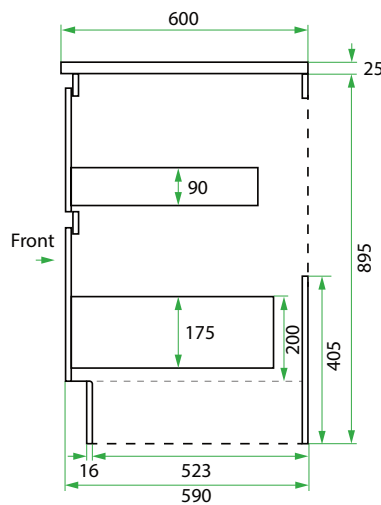

450 CABINET /

LAUNDRY

DESCRIPTION

450 Laundry Cabinet, 2 Drawers

PRODUCT CODE

VLUA45D2 / VLUA45D2M / VLUA45D2T / VLUA45D2CC

Dimensions	W 450 x H 920 x D 600 (mm)
Finishes	White Gloss or Custom Colour Paint*, Melamine or Timber Veneer*.
Kordura	Standard (White) or Colour* (Carrara Marble, Ariston, Ice Crystal, Peak Stone, Akashi Grey or Black Granite)
Handle	Recessed Rail Matching or Aluminium* (Black or Silver): White Gloss or Melamine Only or 45° Handle: Timber Veneer or Custom Colour Paint Only.
Origin	New Zealand made cabinetry
Notes	2 Drawers with soft-close. Choose one of our 7, matte Kordura top finishes (sold per 100mm). See website for all finish colours. Sinks sold separately.

TECHNICAL DRAWINGS

Front

Side

Top Drawer

Bottom Drawer

NOTES

*Additional Cost. Accessories not included. See our website for product prices. Drawing indicates the technical measurement only and is not a reflection of how the product will look. Sizes are nominal only. All drawings in millimeters. Drawings not to scale. Nov 2024.