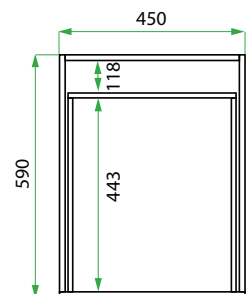

450 CABINET /

LAUNDRY

DESCRIPTION

450 Laundry Cabinet, 2 Drawers

PRODUCT CODE

VLUA45D2 / VLUA45D2M / VLUA45D2T / VLUA45D2CC

Dimensions	W 450 x H 920 x D 600 (mm)
Finishes	White Gloss or Custom Colour Paint*, Melamine or Timber Veneer*.
Kordura	Standard (White) or Colour* (Carrara Marble, Ariston, Ice Crystal, Peak Stone, Akashi Grey or Black Granite)
Handle	Recessed Rail Matching or Aluminium* (Black or Silver): White Gloss or Melamine Only or 45° Handle: Timber Veneer or Custom Colour Paint Only.
Origin	New Zealand made cabinetry
Notes	2 Drawers with soft-close. Choose one of our 7, matte Kordura top finishes (sold per 100mm). See website for all finish colours. Sinks sold separately.

TECHNICAL DRAWINGS

Front

Side

Top Drawer

Bottom Drawer

NOTES

*Additional Cost. Accessories not included. See our website for product prices. Drawing indicates the technical measurement only and is not a reflection of how the product will look. Sizes are nominal only. All drawings in millimeters. Drawings not to scale. Nov 2024.