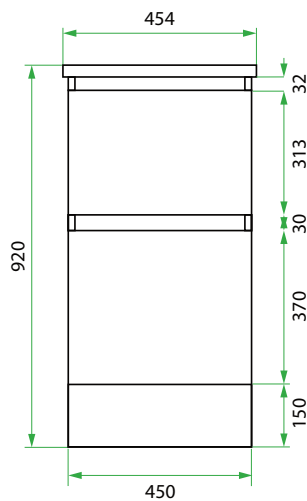

450 CABINET /

LAUNDRY

DESCRIPTION

450 Laundry Cabinet, 2 Drawers

PRODUCT CODE

VLUA45D2 / VLUA45D2M / VLUA45D2T / VLUA45D2CC

Dimensions	W 450 x H 920 x D 600 (mm)
Finishes	White Gloss or Custom Colour Paint*, Melamine or Timber Veneer*.
Kordura	Standard (White) or Colour* (Carrara Marble, Ariston, Ice Crystal, Peak Stone, Akashi Grey or Black Granite)
Handle	Recessed Rail Matching or Aluminium* (Black or Silver): White Gloss or Melamine Only or 45° Handle: Timber Veneer or Custom Colour Paint Only.
Origin	New Zealand made cabinetry
Notes	2 Drawers with soft-close. Choose one of our 7, matte Kordura top finishes (sold per 100mm). See website for all finish colours. Sinks sold separately.

TECHNICAL DRAWINGS

Front

Side

Top Drawer

Bottom Drawer

NOTES

*Additional Cost. Accessories not included. See our website for product prices. Drawing indicates the technical measurement only and is not a reflection of how the product will look. Sizes are nominal only. All drawings in millimeters. Drawings not to scale. Nov 2024.