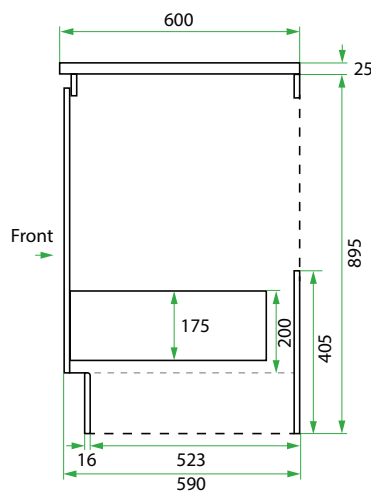

600 CABINET /

LAUNDRY

DESCRIPTION

600 Laundry Cabinet, 1 Drawer

PRODUCT CODE

VLUA60D / VLUA60DM / VLUA60DT / VLUA60DCC

Dimensions	W 600 x H 920 x D 600 (mm)
Finishes	White Gloss or Custom Colour Paint*, Melamine or Timber Veneer*.
Kordura	Standard (White) or Colour* (Carrara Marble, Ariston, Ice Crystal, Peak Stone, Akashi Grey or Black Granite)
Handle	Recessed Rail Matching or Aluminium* (Black or Silver): White Gloss or Melamine Only or 45° Handle: Timber Veneer or Custom Colour Paint Only.
Origin	New Zealand made cabinetry
Notes	1 Drawer with soft-close. Choose one of our 7, matte Kordura top finishes (sold per 100mm). See website for all finish colours. Sinks sold separately.

TECHNICAL DRAWINGS

Front

Side

Drawer

NOTES

*Additional Cost. Accessories not included. See our website for product prices. Drawing indicates the technical measurement only and is not a reflection of how the product will look. Sizes are nominal only. All drawings in millimeters. Drawings not to scale. Nov 2024.