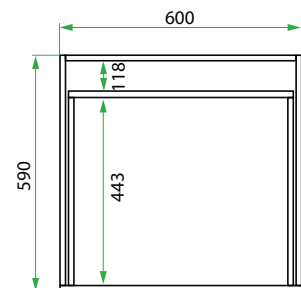

600 CABINET /

LAUNDRY

DESCRIPTION

600 Laundry Cabinet, 1 Drawer

PRODUCT CODE

VLUA60D / VLUA60DM / VLUA60DT / VLUA60DCC

Dimensions	W 600 x H 920 x D 600 (mm)
Finishes	White Gloss or Custom Colour Paint*, Melamine or Timber Veneer*.
Kordura	Standard (White) or Colour* (Carrara Marble, Ariston, Ice Crystal, Peak Stone, Akashi Grey or Black Granite)
Handle	Recessed Rail Matching or Aluminium* (Black or Silver): White Gloss or Melamine Only or 45° Handle: Timber Veneer or Custom Colour Paint Only.
Origin	New Zealand made cabinetry
Notes	1 Drawer with soft-close. Choose one of our 7, matte Kordura top finishes (sold per 100mm). See website for all finish colours. Sinks sold separately.

TECHNICAL DRAWINGS

Front

Side

Drawer

NOTES

*Additional Cost. Accessories not included. See our website for product prices. Drawing indicates the technical measurement only and is not a reflection of how the product will look. Sizes are nominal only. All drawings in millimeters. Drawings not to scale. Nov 2024.