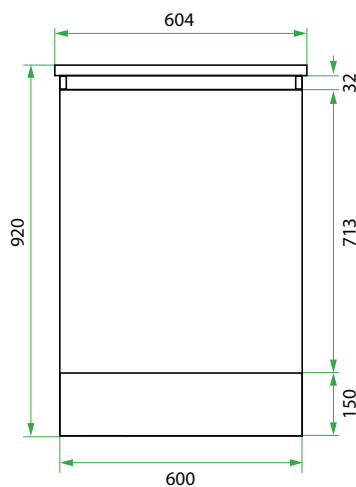

600 CABINET /

LAUNDRY

DESCRIPTION

600 Laundry Cabinet, 1 Drawer

PRODUCT CODE

VLUA60D / VLUA60DM / VLUA60DT / VLUA60DCC

Dimensions	W 600 x H 920 x D 600 (mm)
Finishes	White Gloss or Custom Colour Paint*, Melamine or Timber Veneer*.
Kordura	Standard (White) or Colour* (Carrara Marble, Ariston, Ice Crystal, Peak Stone, Akashi Grey or Black Granite)
Handle	Recessed Rail Matching or Aluminium* (Black or Silver): White Gloss or Melamine Only or 45° Handle: Timber Veneer or Custom Colour Paint Only.
Origin	New Zealand made cabinetry
Notes	1 Drawer with soft-close. Choose one of our 7, matte Kordura top finishes (sold per 100mm). See website for all finish colours. Sinks sold separately.

TECHNICAL DRAWINGS

Front

Side

Drawer

NOTES

*Additional Cost. Accessories not included. See our website for product prices. Drawing indicates the technical measurement only and is not a reflection of how the product will look. Sizes are nominal only. All drawings in millimeters. Drawings not to scale. Nov 2024.