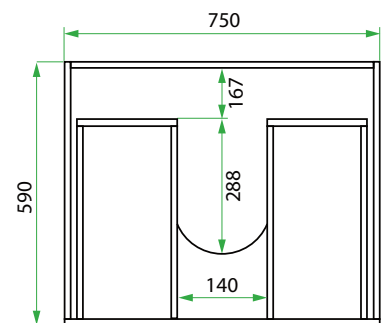

750 CABINET /

LAUNDRY

DESCRIPTION

750 Laundry Cabinet, 2 Drawers

PRODUCT CODE

VLUA675D2 / VLUA75D2M / VLUA75D2T / VLUA75D2CC

Dimensions	W 750 x H 920 x D 600 (mm)
Finishes	White Gloss or Custom Colour Paint*, Melamine or Timber Veneer*.
Kordura	Standard (White) or Colour* (Carrara Marble, Ariston, Ice Crystal, Peak Stone, Akashi Grey or Black Granite)
Handle	Recessed Rail Matching or Aluminium* (Black or Silver): White Gloss or Melamine Only or 45° Handle: Timber Veneer or Custom Colour Paint Only.
Origin	New Zealand made cabinetry
Notes	2 Drawers with soft-close. Choose one of our 7, matte Kordura top finishes (sold per 100mm). See website for all finish colours. Sinks sold separately.

TECHNICAL DRAWINGS

Front

Side

Top Drawer

Bottom Drawer

NOTES

*Additional Cost. Accessories not included. See our website for product prices. Drawing indicates the technical measurement only and is not a reflection of how the product will look. Sizes are nominal only. All drawings in millimeters. Drawings not to scale. Nov 2024.