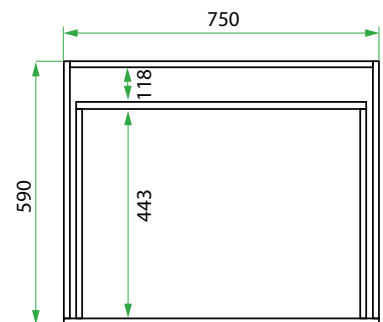

750 CABINET /

LAUNDRY

DESCRIPTION

750 Laundry Cabinet, 2 Drawers

PRODUCT CODE

VLUA675D2 / VLUA75D2M / VLUA75D2T / VLUA75D2CC

Dimensions	W 750 x H 920 x D 600 (mm)
Finishes	White Gloss or Custom Colour Paint*, Melamine or Timber Veneer*.
Kordura	Standard (White) or Colour* (Carrara Marble, Ariston, Ice Crystal, Peak Stone, Akashi Grey or Black Granite)
Handle	Recessed Rail Matching or Aluminium* (Black or Silver): White Gloss or Melamine Only or 45° Handle: Timber Veneer or Custom Colour Paint Only.
Origin	New Zealand made cabinetry
Notes	2 Drawers with soft-close. Choose one of our 7, matte Kordura top finishes (sold per 100mm). See website for all finish colours. Sinks sold separately.

TECHNICAL DRAWINGS

Front

Side

Top Drawer

Bottom Drawer

NOTES

*Additional Cost. Accessories not included. See our website for product prices. Drawing indicates the technical measurement only and is not a reflection of how the product will look. Sizes are nominal only. All drawings in millimeters. Drawings not to scale. Nov 2024.