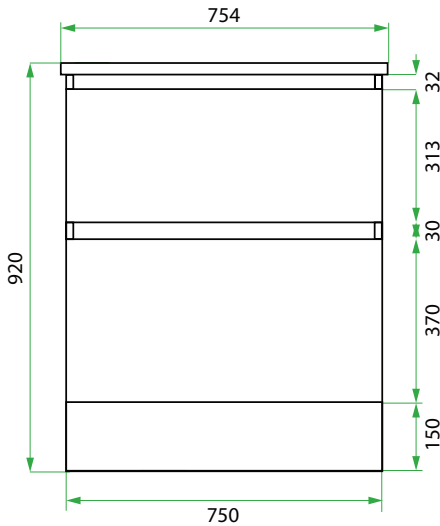

750 CABINET /

LAUNDRY

DESCRIPTION

750 Laundry Cabinet, 2 Drawers

PRODUCT CODE

VLUA675D2 / VLUA75D2M / VLUA75D2T / VLUA75D2CC

Dimensions	W 750 x H 920 x D 600 (mm)
Finishes	White Gloss or Custom Colour Paint*, Melamine or Timber Veneer*.
Kordura	Standard (White) or Colour* (Carrara Marble, Ariston, Ice Crystal, Peak Stone, Akashi Grey or Black Granite)
Handle	Recessed Rail Matching or Aluminium* (Black or Silver): White Gloss or Melamine Only or 45° Handle: Timber Veneer or Custom Colour Paint Only.
Origin	New Zealand made cabinetry
Notes	2 Drawers with soft-close. Choose one of our 7, matte Kordura top finishes (sold per 100mm). See website for all finish colours. Sinks sold separately.

TECHNICAL DRAWINGS

Front

Side

Top Drawer

Bottom Drawer

NOTES

*Additional Cost. Accessories not included. See our website for product prices. Drawing indicates the technical measurement only and is not a reflection of how the product will look. Sizes are nominal only. All drawings in millimeters. Drawings not to scale. Nov 2024.