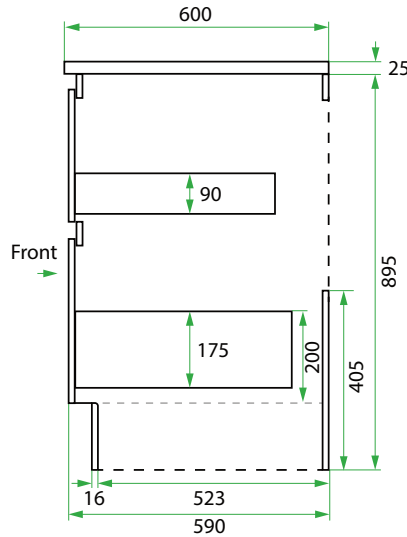

750 CABINET /

LAUNDRY

DESCRIPTION

750 Laundry Cabinet, 2 Drawers

PRODUCT CODE

VLUA675D2 / VLUA75D2M / VLUA75D2T / VLUA75D2CC

Dimensions	W 750 x H 920 x D 600 (mm)
Finishes	White Gloss or Custom Colour Paint*, Melamine or Timber Veneer*.
Kordura	Standard (White) or Colour* (Carrara Marble, Ariston, Ice Crystal, Peak Stone, Akashi Grey or Black Granite)
Handle	Recessed Rail Matching or Aluminium* (Black or Silver): White Gloss or Melamine Only or 45° Handle: Timber Veneer or Custom Colour Paint Only.
Origin	New Zealand made cabinetry
Notes	2 Drawers with soft-close. Choose one of our 7, matte Kordura top finishes (sold per 100mm). See website for all finish colours. Sinks sold separately.

TECHNICAL DRAWINGS

Front

Side

Top Drawer

Bottom Drawer

NOTES

*Additional Cost. Accessories not included. See our website for product prices. Drawing indicates the technical measurement only and is not a reflection of how the product will look. Sizes are nominal only. All drawings in millimeters. Drawings not to scale. Nov 2024.